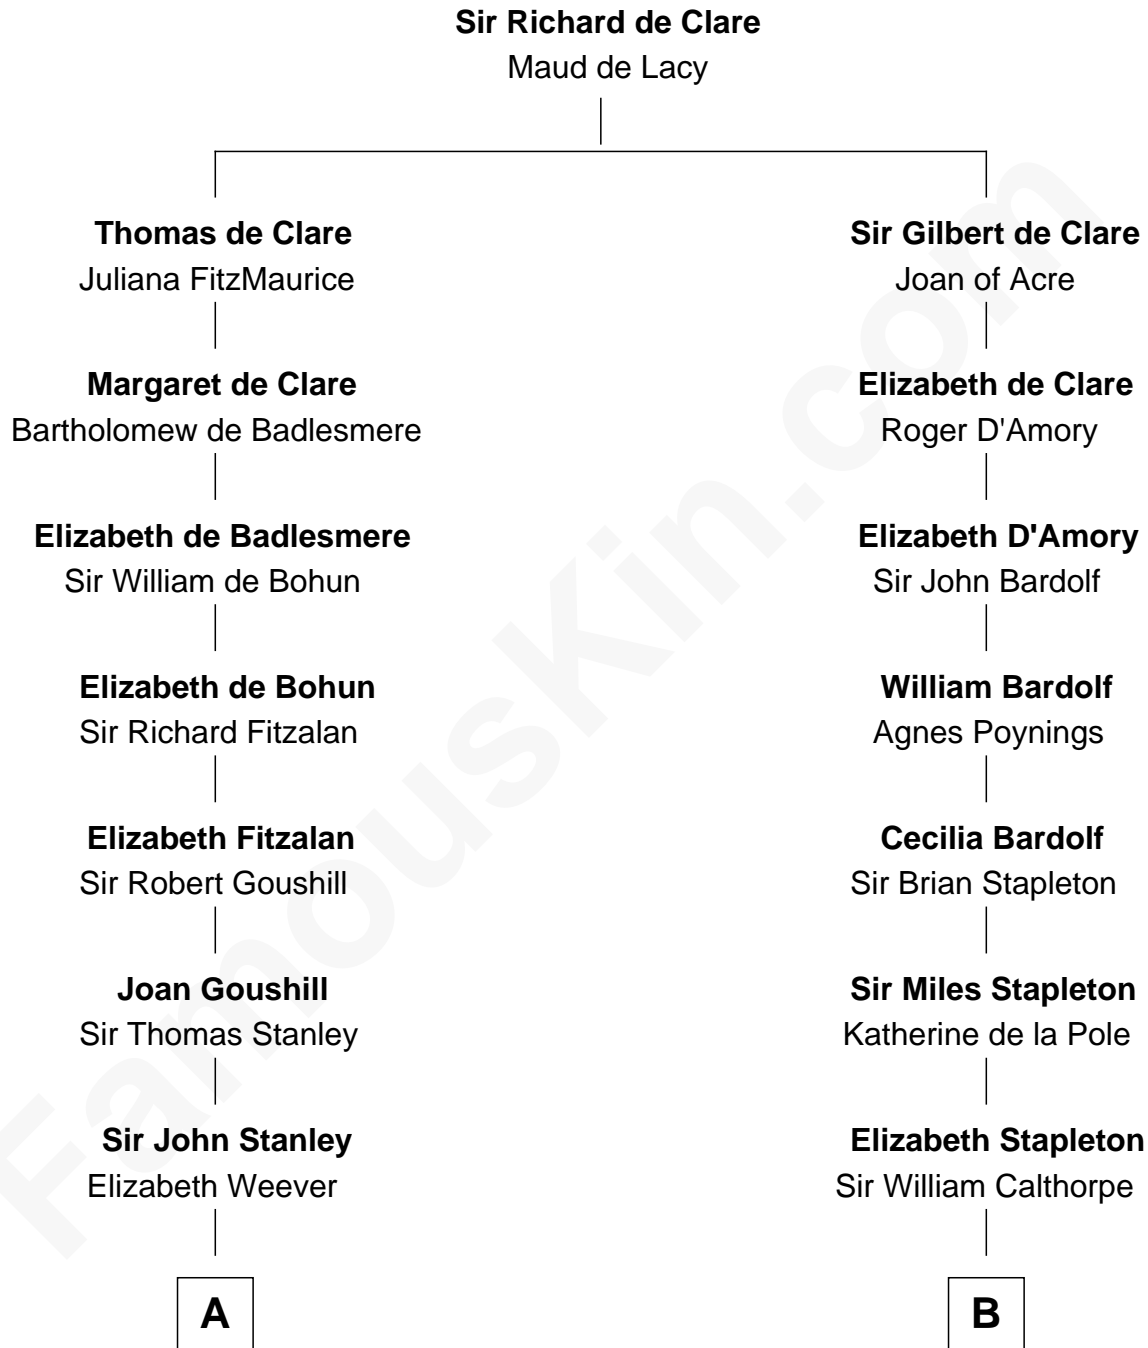

FamousKin.com

Relationship Chart of

Juliette Gordon Low
Founder of the Girl Scouts

20th cousin 1 time removed of

Vachel Lindsay
American Poet

C

Frances Wolcott
Arthur William Magill

Juliette Augusta Magill
John Harris Kinzie

Eleanor Lytle Kinzie
William Washington Gordon

Juliette Gordon Low
Founder of the Girl Scouts

D

Rachel Dorsey
Anthony Lindsay

Vachel Lindsay
Mary Anna Quisenberry

Nicholas Lindsay
Martha Ann Cane

Vachel Thomas Lindsay
Katherine Frazee