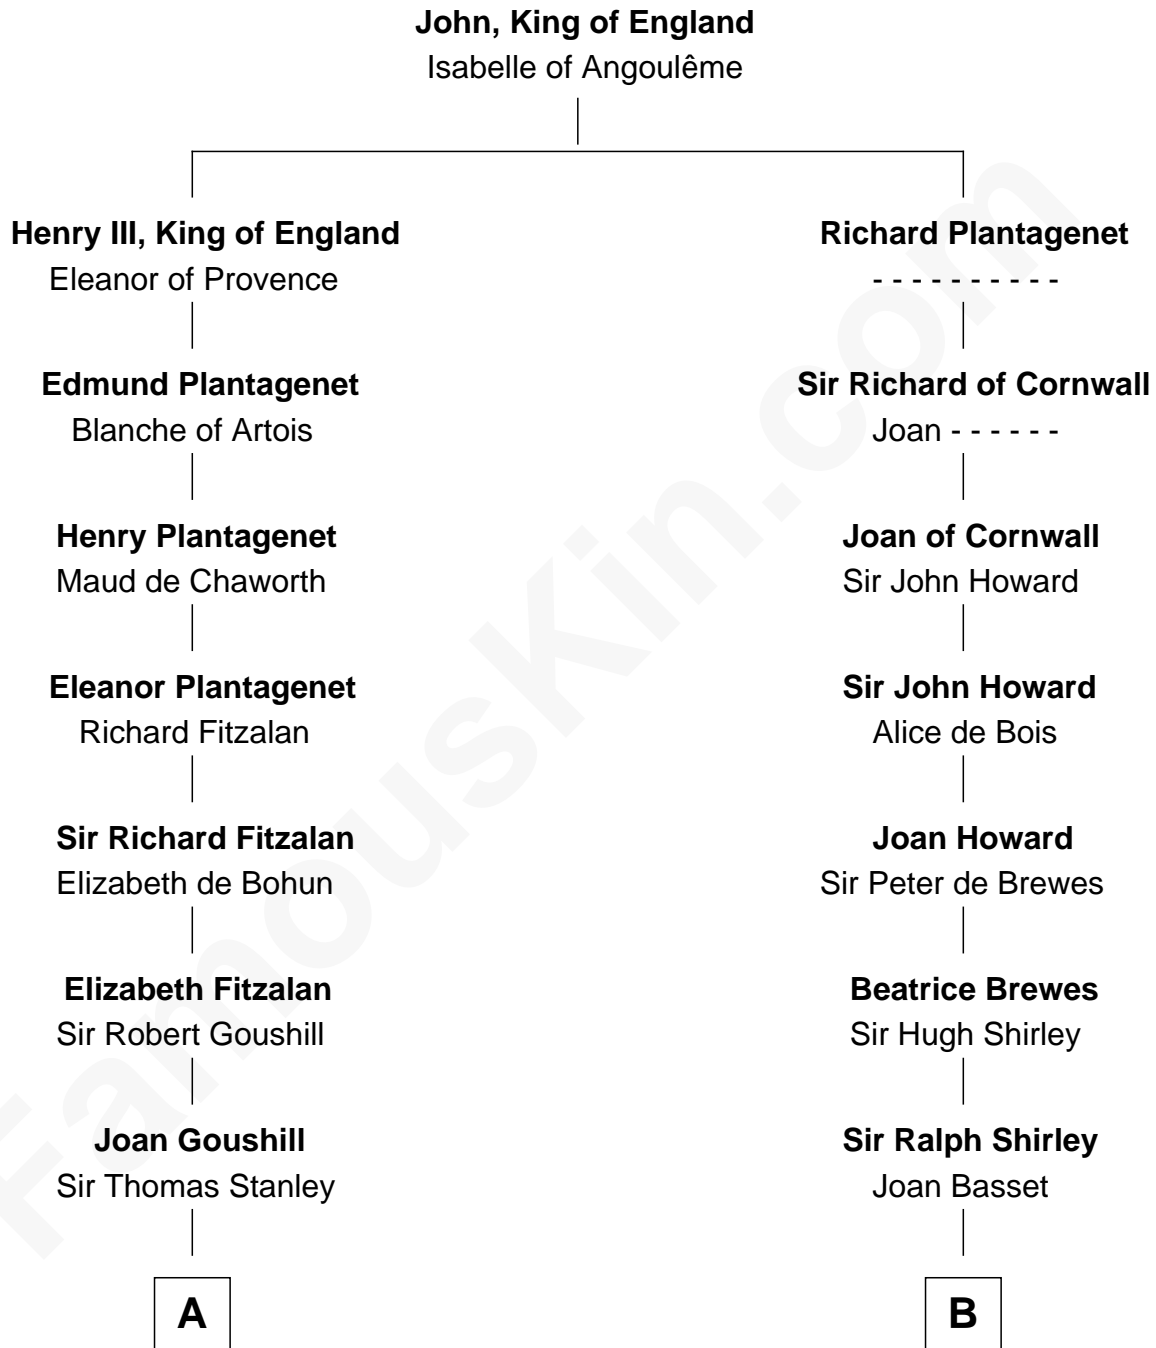

FamousKin.com Relationship Chart of

Juliette Gordon Low
Founder of the Girl Scouts

21st cousin of

Helen (Herron) Taft
First Lady of President William H. Taft

A

Sir John Stanley
Elizabeth Weever

Margery Stanley
Sir William Torbock

Thomas Torbock
Elizabeth Moore

William Torbock
Catherine Gerard

Margaret Torbock
Oliver Mainwaring

Oliver Mainwaring
Prudence Ashe

Oliver Mainwaring
Hannah Raymond

Love Mainwaring
John Richards

George Richards
Hester Hough