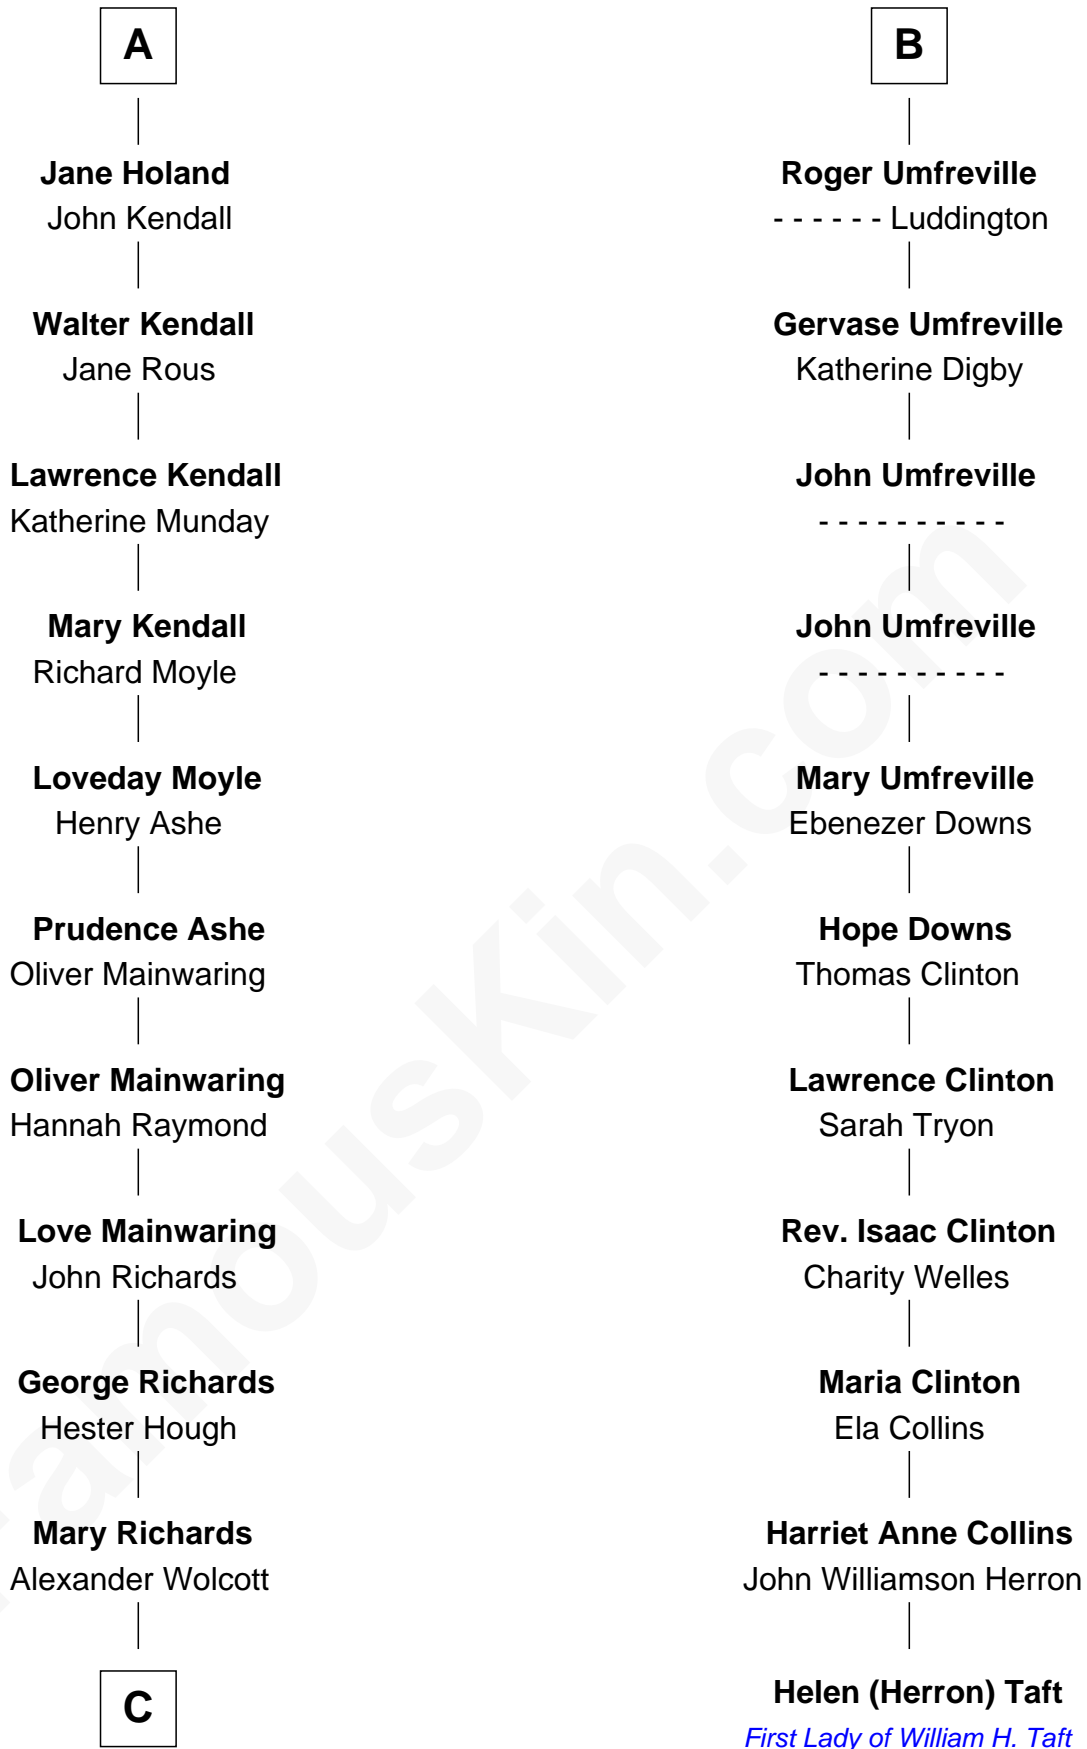

FamousKin.com Relationship Chart of

Juliette Gordon Low
Founder of the Girl Scouts

17th cousin 4 times removed of

Helen (Herron) Taft
First Lady of President William H. Taft

C

—
Alexander Wolcott

Frances Burbank

—
Frances Wolcott

Arthur William Magill

—
Juliette Augusta Magill

John Harris Kinzie

—
Eleanor Lytle Kinzie

William Washington Gordon

—
Juliette Gordon Low

Founder of the Girl Scouts