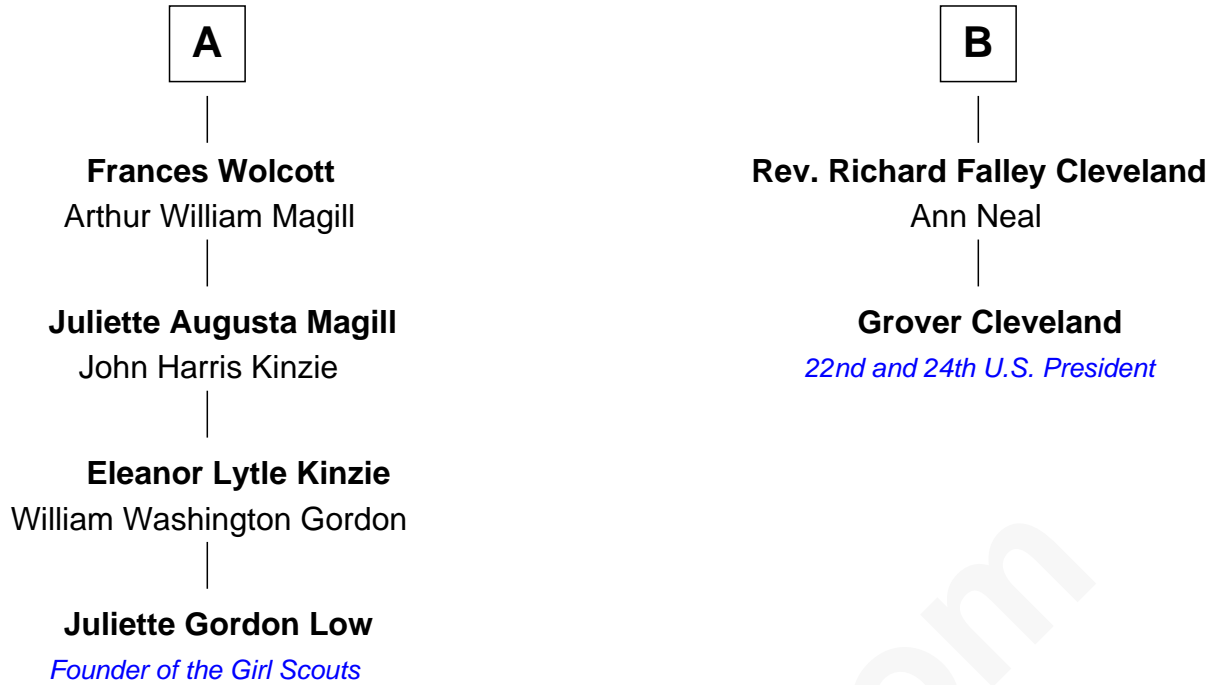

# FamousKin.com Relationship Chart of

**Juliette Gordon Low**  
*Founder of the Girl Scouts*

8th cousin 2 times removed of

**Grover Cleveland**  
*22nd and 24th U.S. President*

FamousKin.com