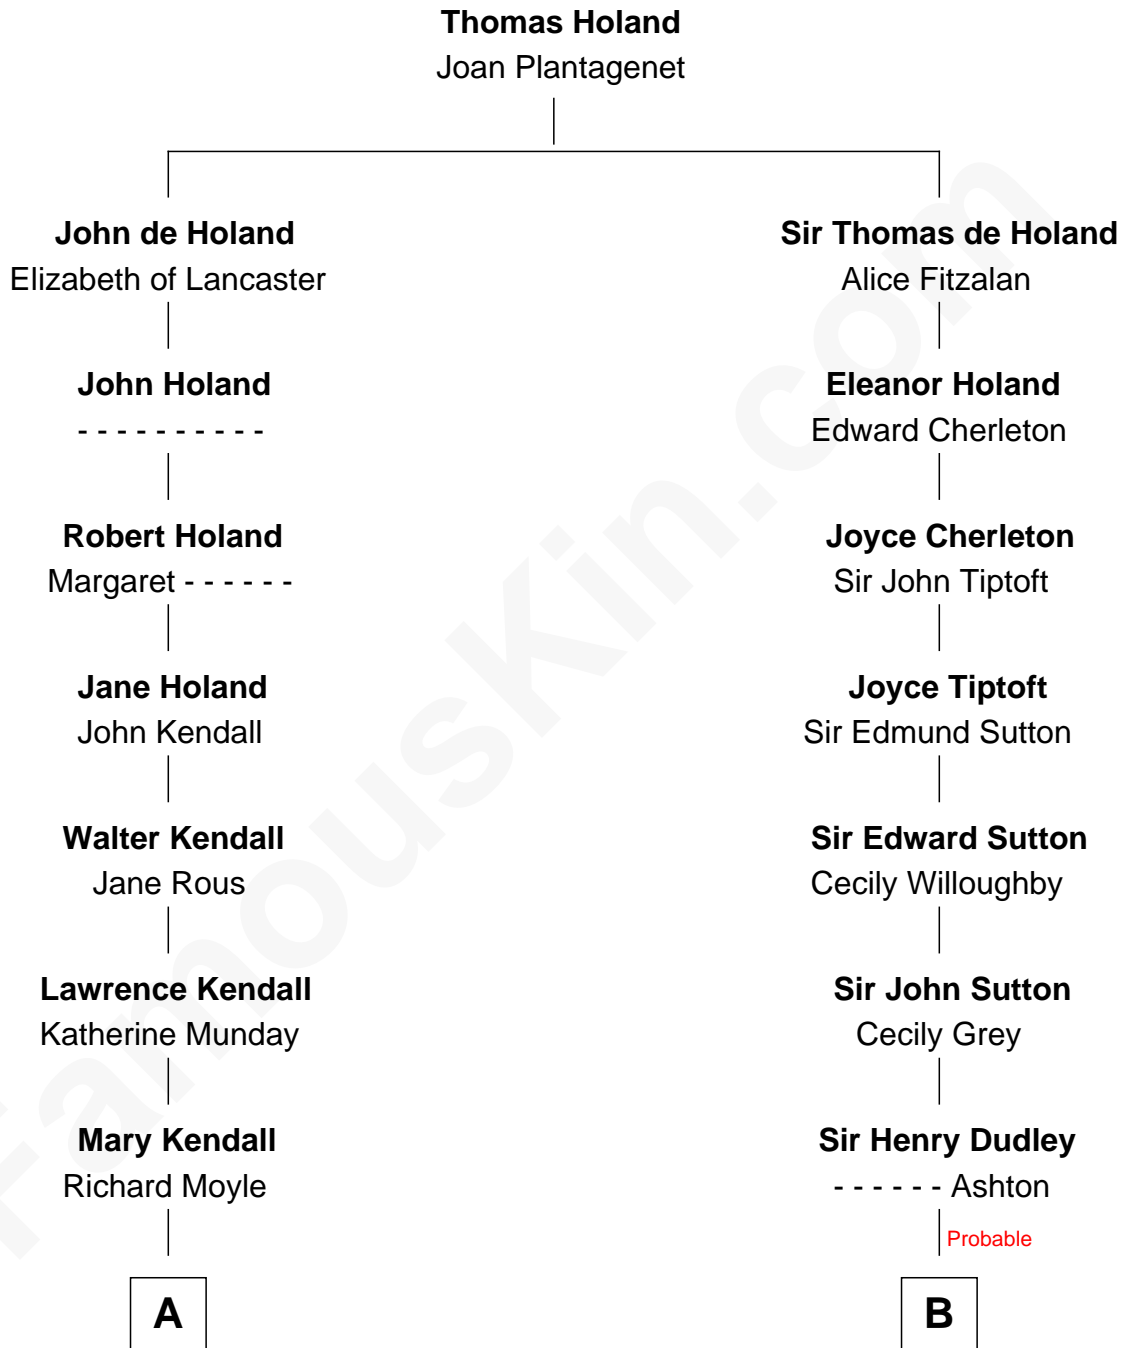

FamousKin.com
Relationship Chart of
Juliette Gordon Low
Founder of the Girl Scouts

17th cousin 2 times removed of

Herbert Hoover
31st U.S. President

C

Theodore Minthorn

Mary Wasley

Hulda Randall Minthorn

Jessie Clark Hoover

Herbert Hoover

31st U.S. President

FamousKin.com