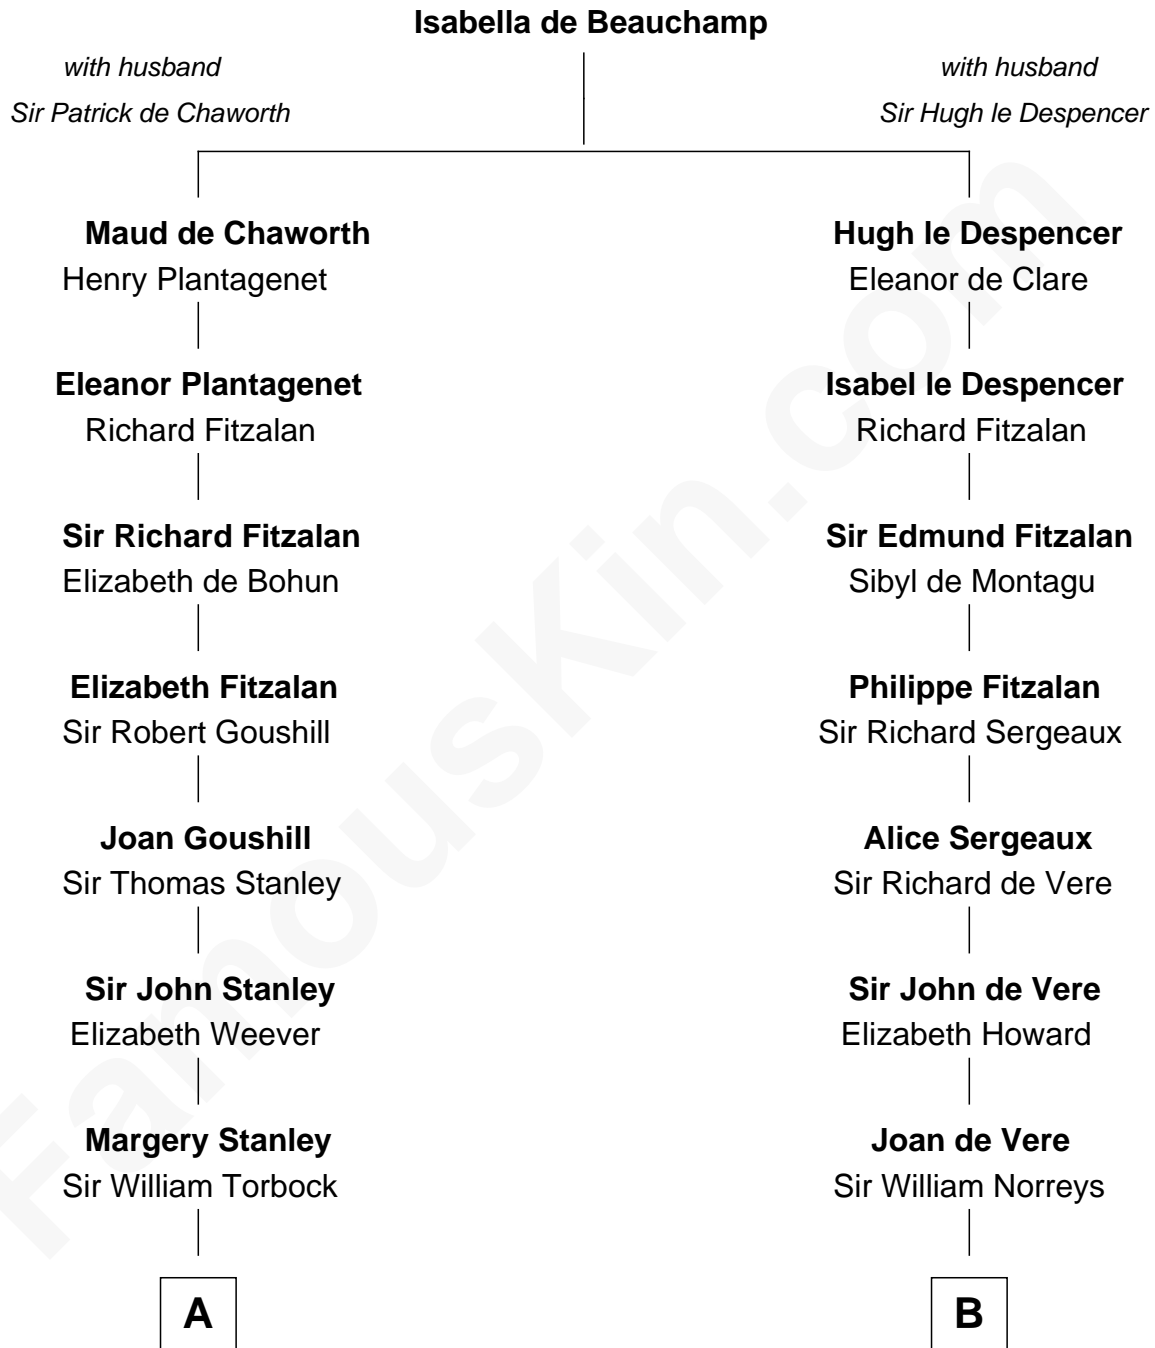

# FamousKin.com Relationship Chart of

**Juliette Gordon Low**  
*Founder of the Girl Scouts*

19th cousin 2 times removed of

**Lou (Henry) Hoover**  
*First Lady of President Herbert Hoover*

**C**

**Juliette Augusta Magill**

John Harris Kinzie

**Eleanor Lytle Kinzie**

William Washington Gordon

**Juliette Gordon Low**

*Founder of the Girl Scouts*

**D**

**Polly Goffe**

Josiah Wallace