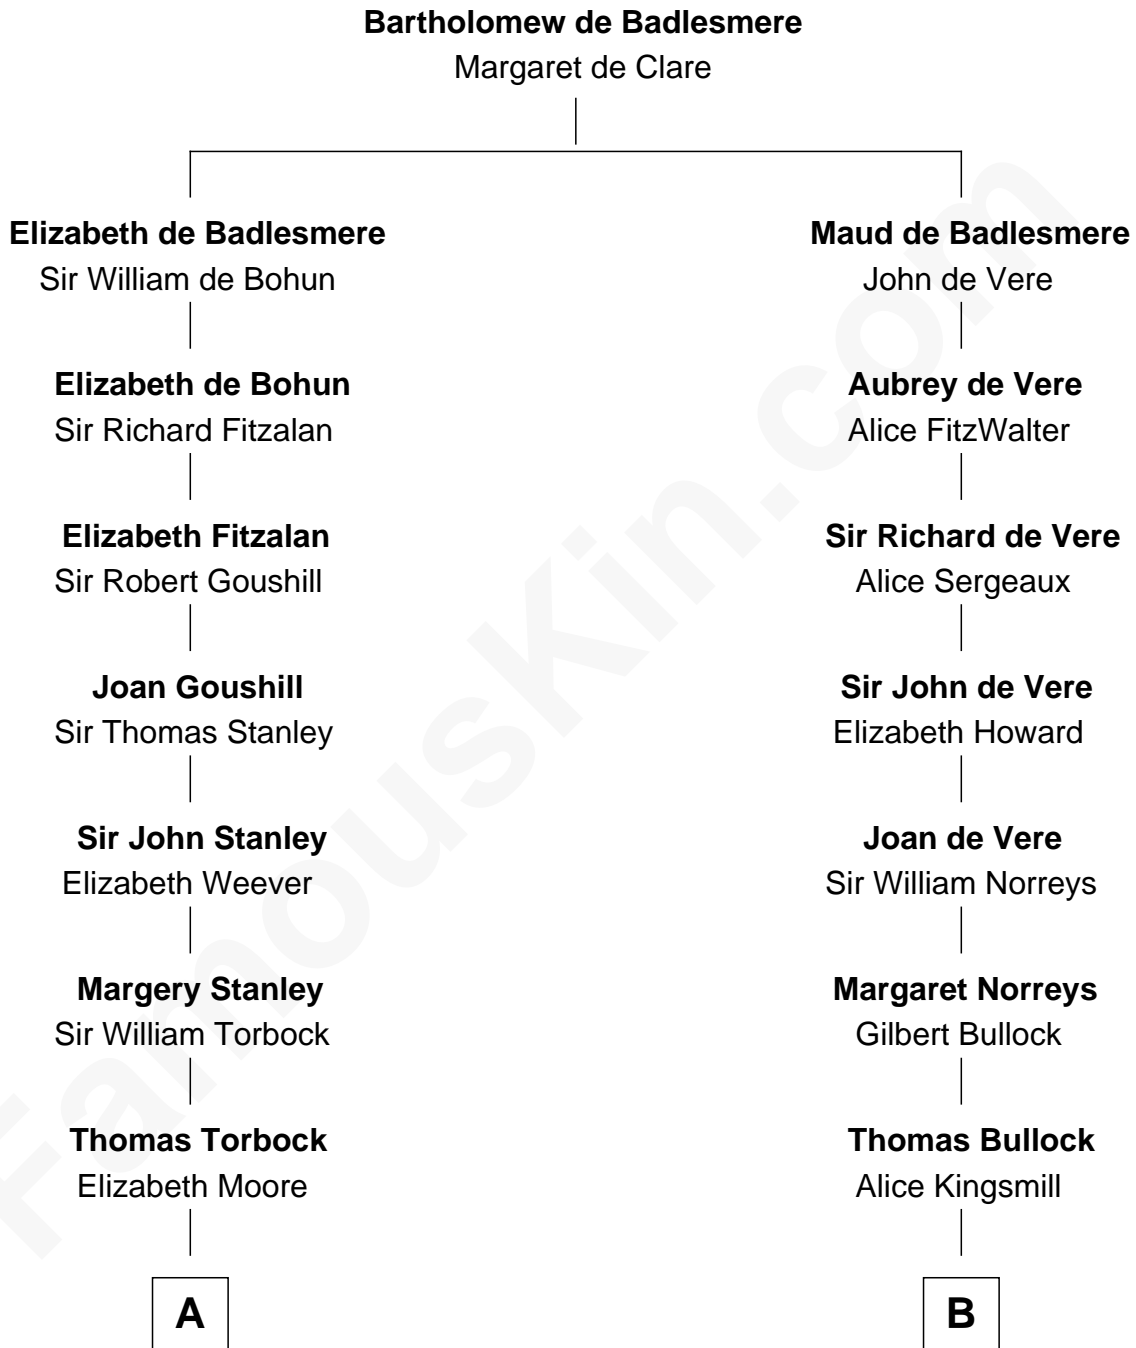

FamousKin.com Relationship Chart of

Juliette Gordon Low
Founder of the Girl Scouts

18th cousin 1 time removed of

Lou (Henry) Hoover
First Lady of President Herbert Hoover

C

Eleanor Lytle Kinzie
William Washington Gordon

Juliette Gordon Low
Founder of the Girl Scouts

D

Philomelia Sophia Scobey
Phineas Weed

Florence Ida Weed
Charles Delano Henry

Lou (Henry) Hoover
First Lady of Herbert Hoover

FamousKin.com