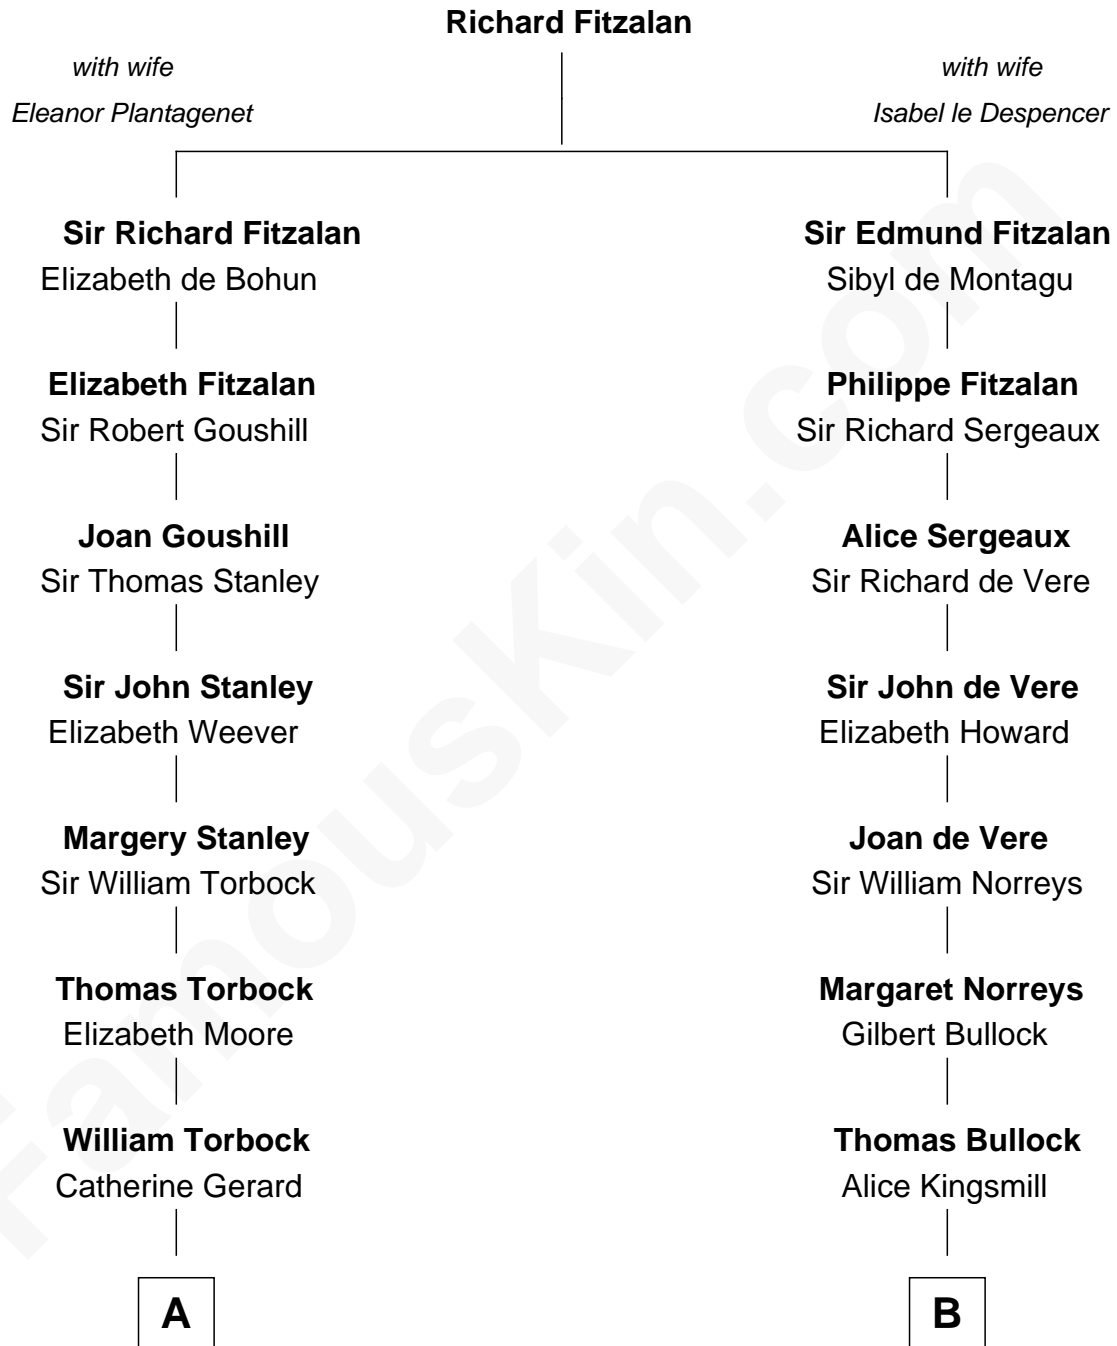

FamousKin.com Relationship Chart of

Juliette Gordon Low
Founder of the Girl Scouts

17th cousin 2 times removed of

Lou (Henry) Hoover
First Lady of President Herbert Hoover

C

Philomelia Sophia Scobey

Phineas Weed

Florence Ida Weed

Charles Delano Henry

Lou (Henry) Hoover

First Lady of Herbert Hoover

FamousKin.com