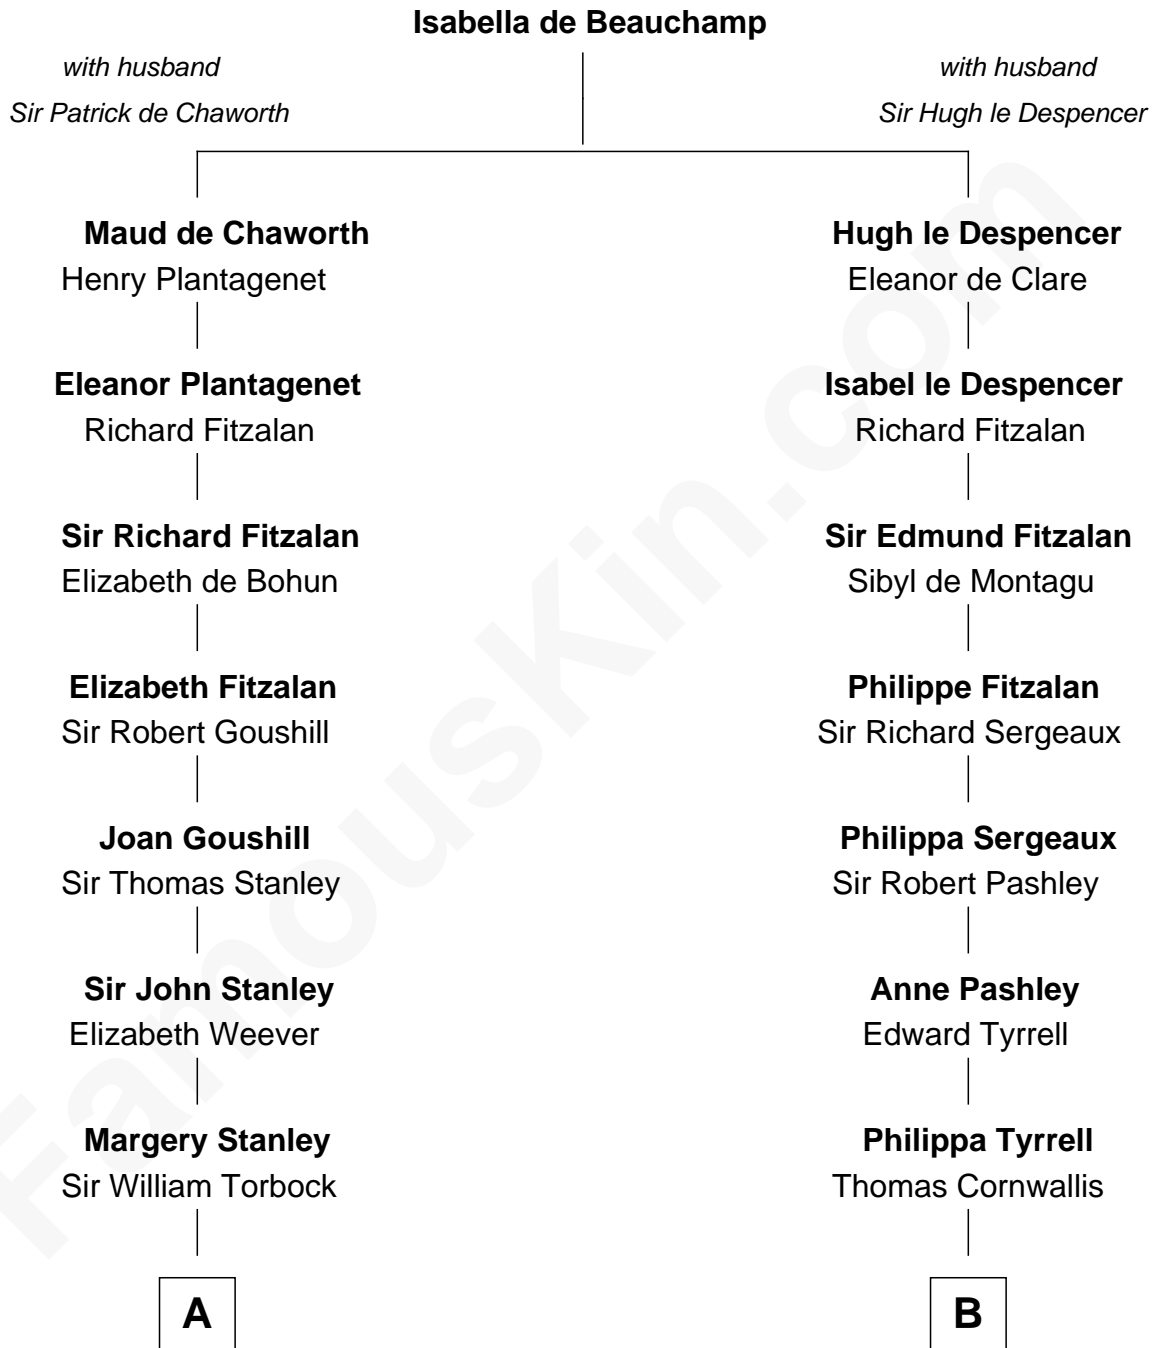

FamousKin.com Relationship Chart of

Juliette Gordon Low
Founder of the Girl Scouts

19th cousin 1 time removed of

Ellen Louise (Axson) Wilson
First Lady of President Woodrow Wilson

C

Juliette Augusta Magill

John Harris Kinzie

Eleanor Lytle Kinzie

William Washington Gordon

Juliette Gordon Low

Founder of the Girl Scouts

D

Isaac FitzRandolph

Eleanor Hunter