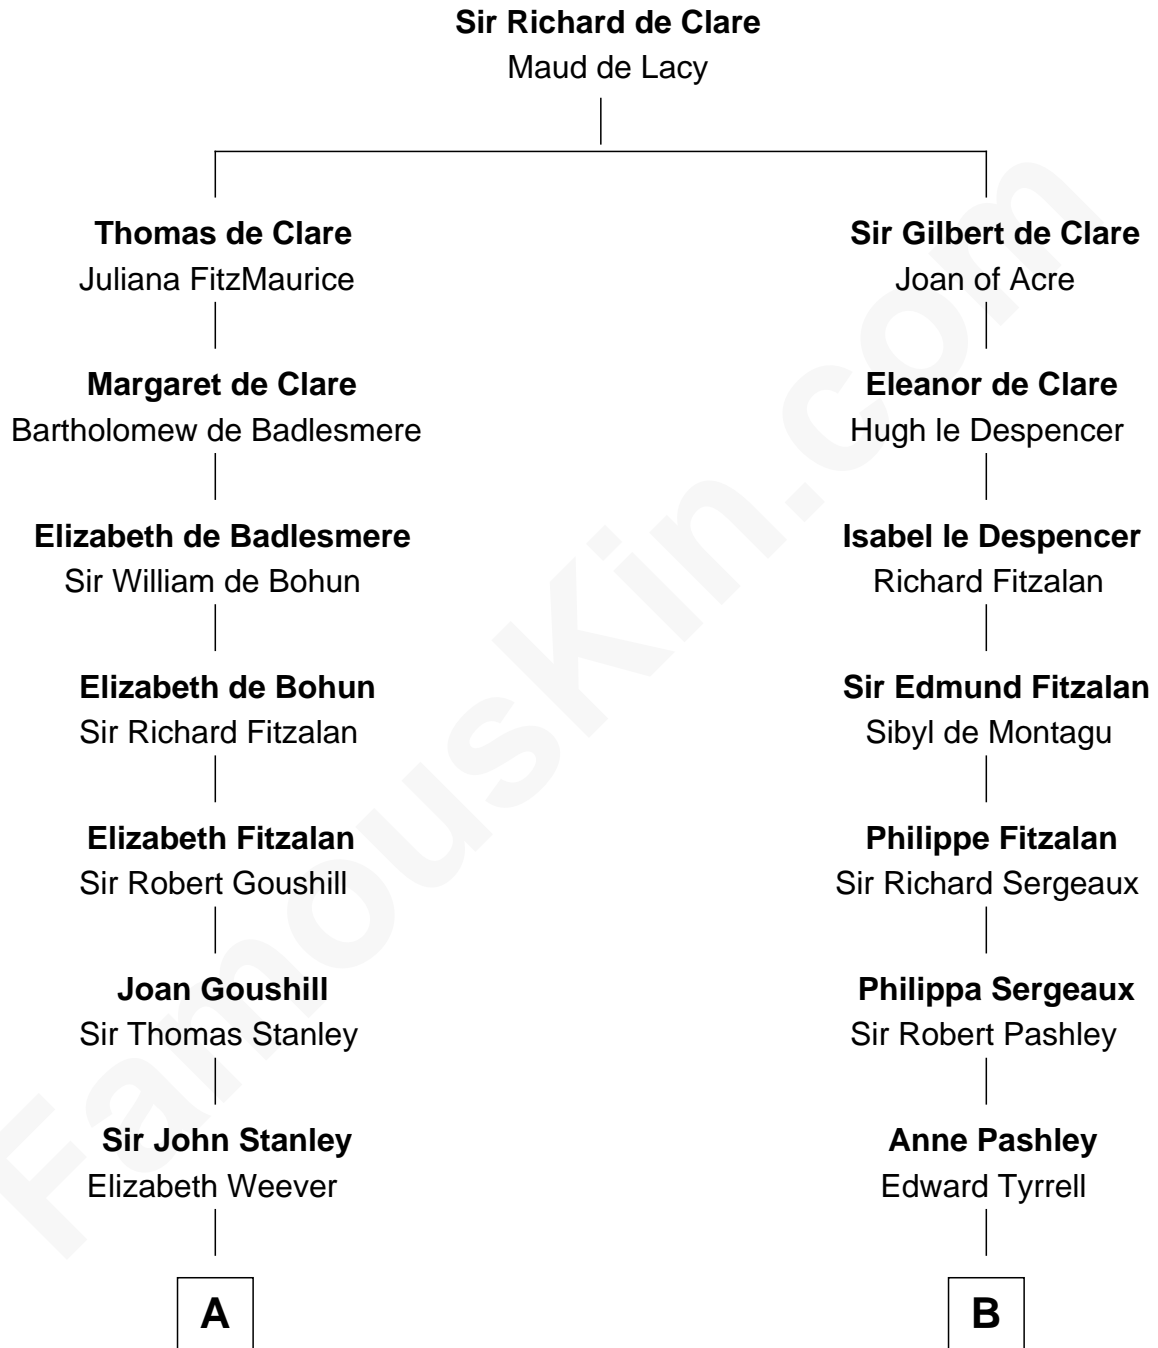

FamousKin.com Relationship Chart of

Juliette Gordon Low
Founder of the Girl Scouts

20th cousin 1 time removed of

Ellen Louise (Axson) Wilson
First Lady of President Woodrow Wilson

A

Margery Stanley
Sir William Torbock

Thomas Torbock
Elizabeth Moore

William Torbock
Catherine Gerard

Margaret Torbock
Oliver Mainwaring

Oliver Mainwaring
Prudence Ashe

Oliver Mainwaring
Hannah Raymond

Love Mainwaring
John Richards

George Richards
Hester Hough