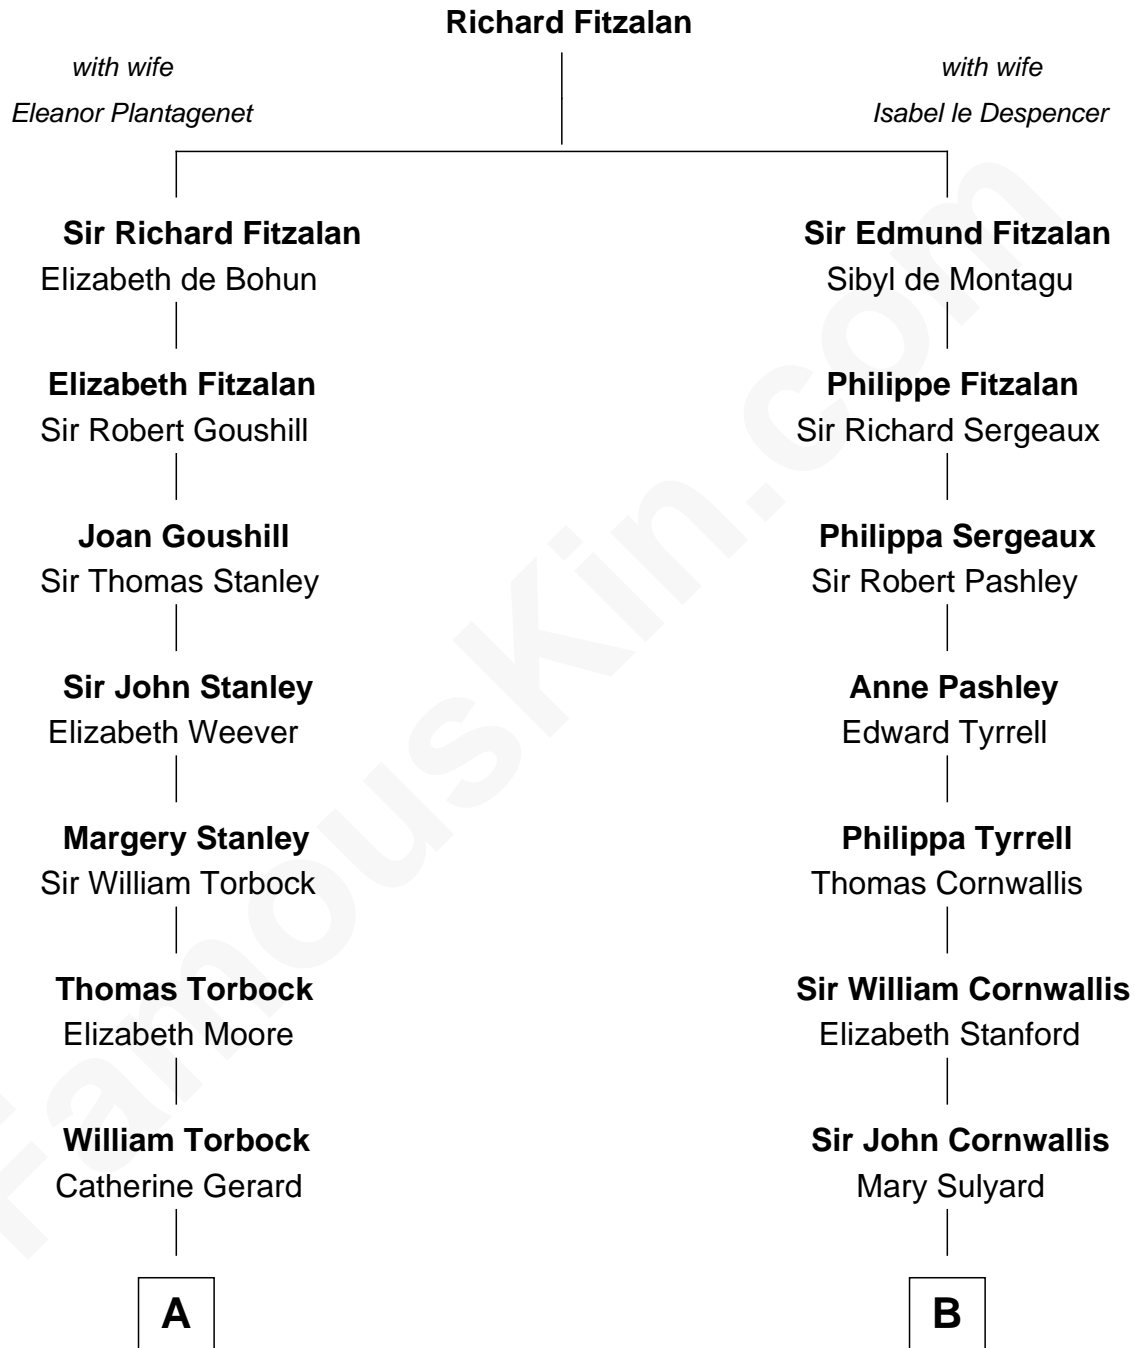

FamousKin.com Relationship Chart of

Juliette Gordon Low
Founder of the Girl Scouts

17th cousin 1 time removed of

Ellen Louise (Axson) Wilson
First Lady of President Woodrow Wilson

C

Rev. Samuel Edward Axson

Margaret Jane Hoyt

Ellen Louise (Axson) Wilson

First Lady of Woodrow Wilson

FamousKin.com