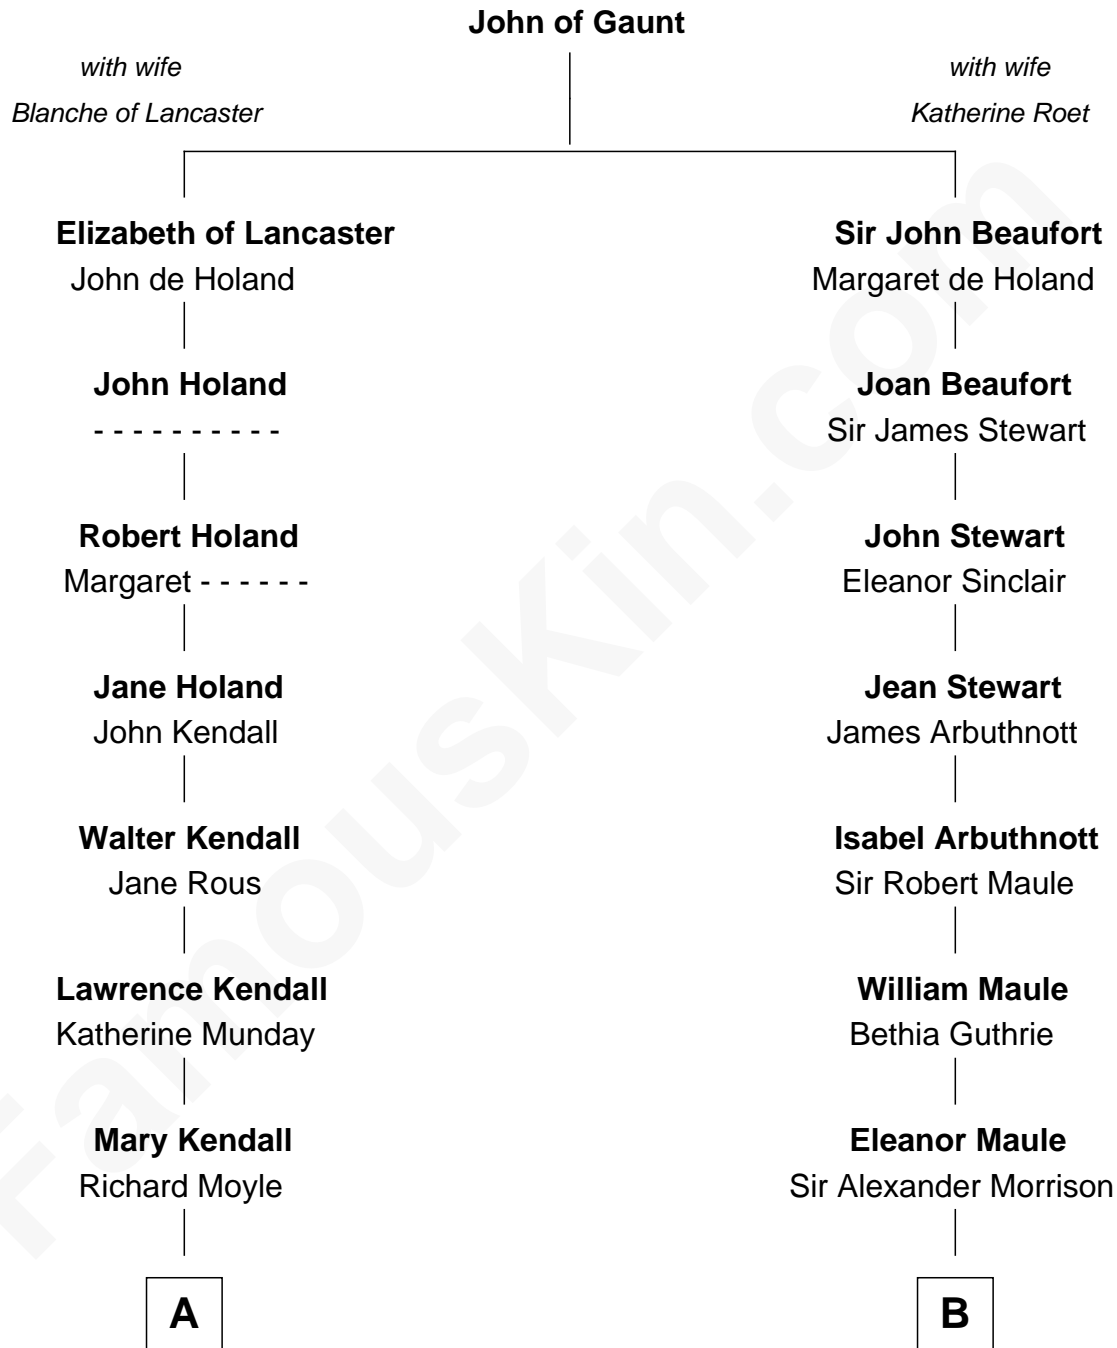

FamousKin.com Relationship Chart of

Juliette Gordon Low
Founder of the Girl Scouts

15th cousin 2 times removed of

Edith (Bolling) Wilson

First Lady of President Woodrow Wilson

A

Loveday Moyle

Henry Ashe

Prudence Ashe

Oliver Mainwaring

Oliver Mainwaring

Hannah Raymond

Love Mainwaring

John Richards

George Richards

Hester Hough