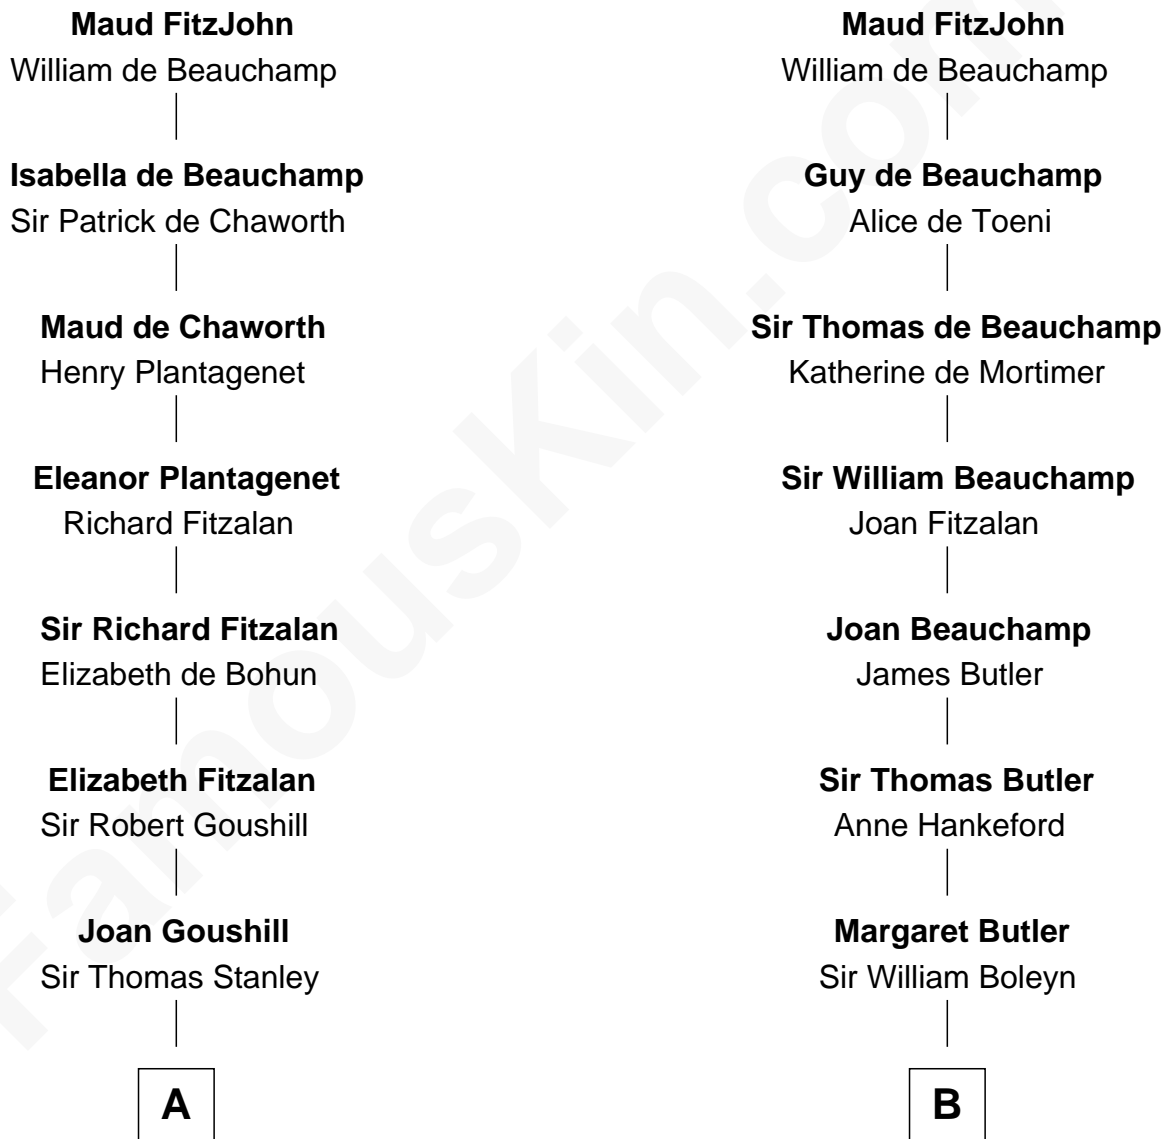

FamousKin.com Relationship Chart of

Juliette Gordon Low
Founder of the Girl Scouts

20th cousin 1 time removed of

Edith (Bolling) Wilson

First Lady of President Woodrow Wilson

Sir John FitzGeoffrey

Isabel le Bigod

C

Alexander Wolcott

Frances Burbank

Frances Wolcott

Arthur William Magill

Juliette Augusta Magill

John Harris Kinzie

Eleanor Lytle Kinzie