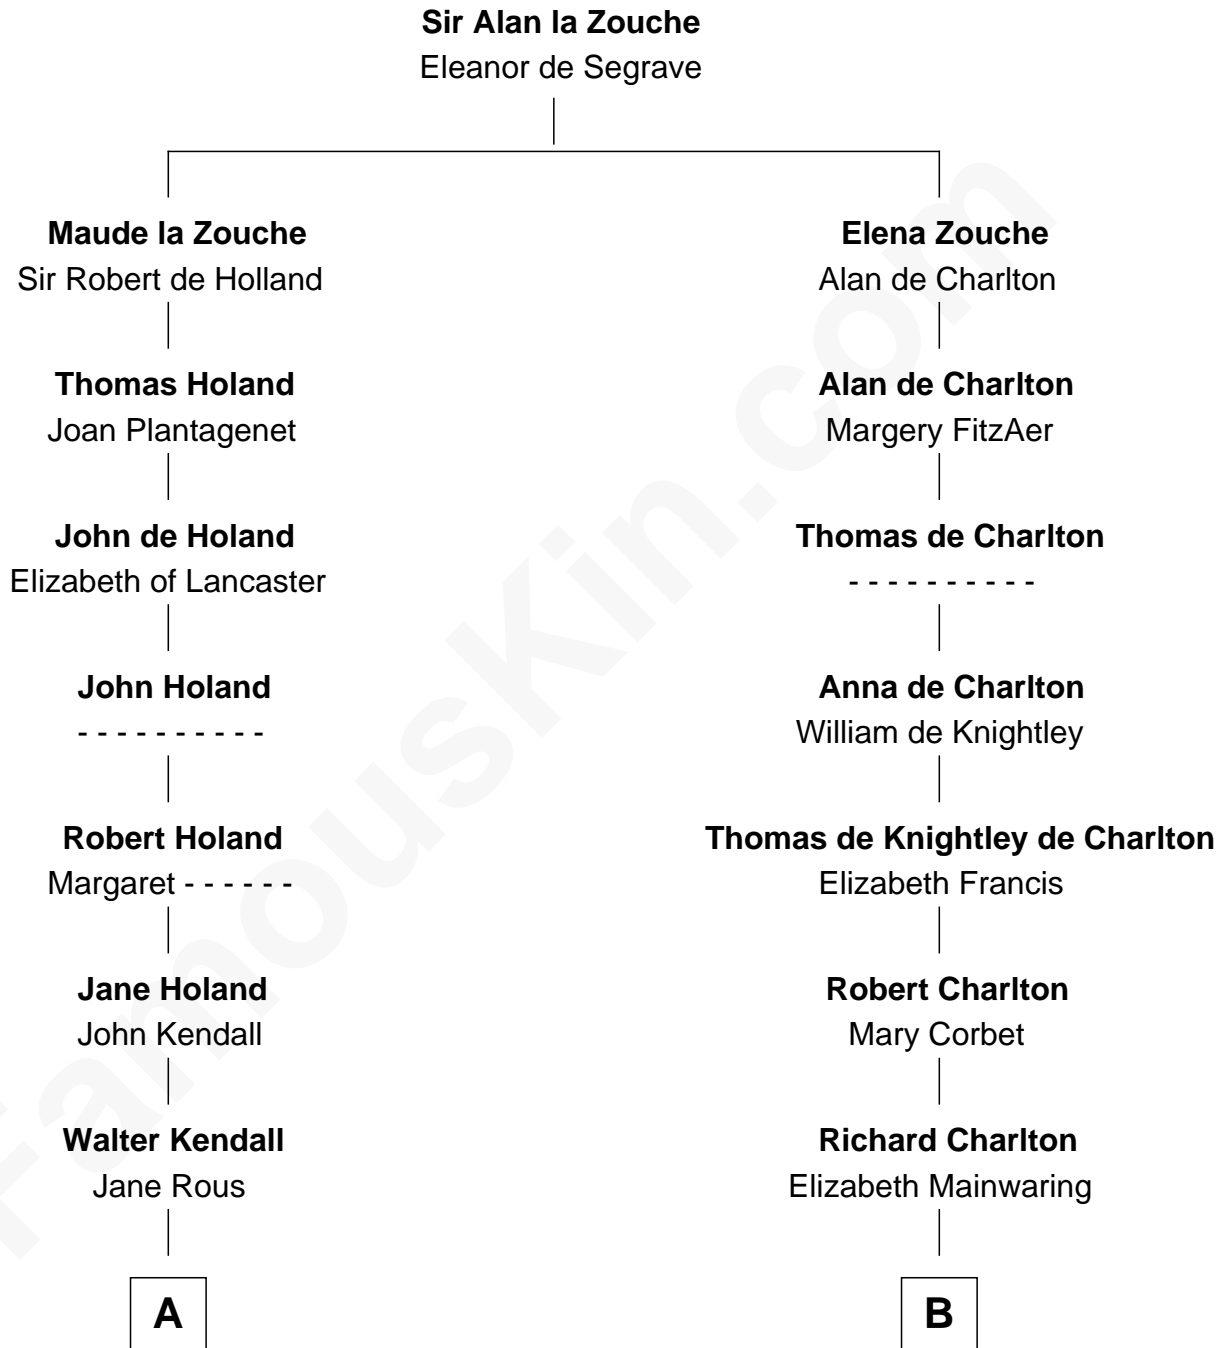

FamousKin.com Relationship Chart of

Juliette Gordon Low
Founder of the Girl Scouts

15th cousin 4 times removed of

Samuel Prescott

Completed Paul Revere's Midnight Ride

C

Juliette Augusta Magill

John Harris Kinzie

Eleanor Lytle Kinzie

William Washington Gordon

Juliette Gordon Low

Founder of the Girl Scouts

FamousKin.com