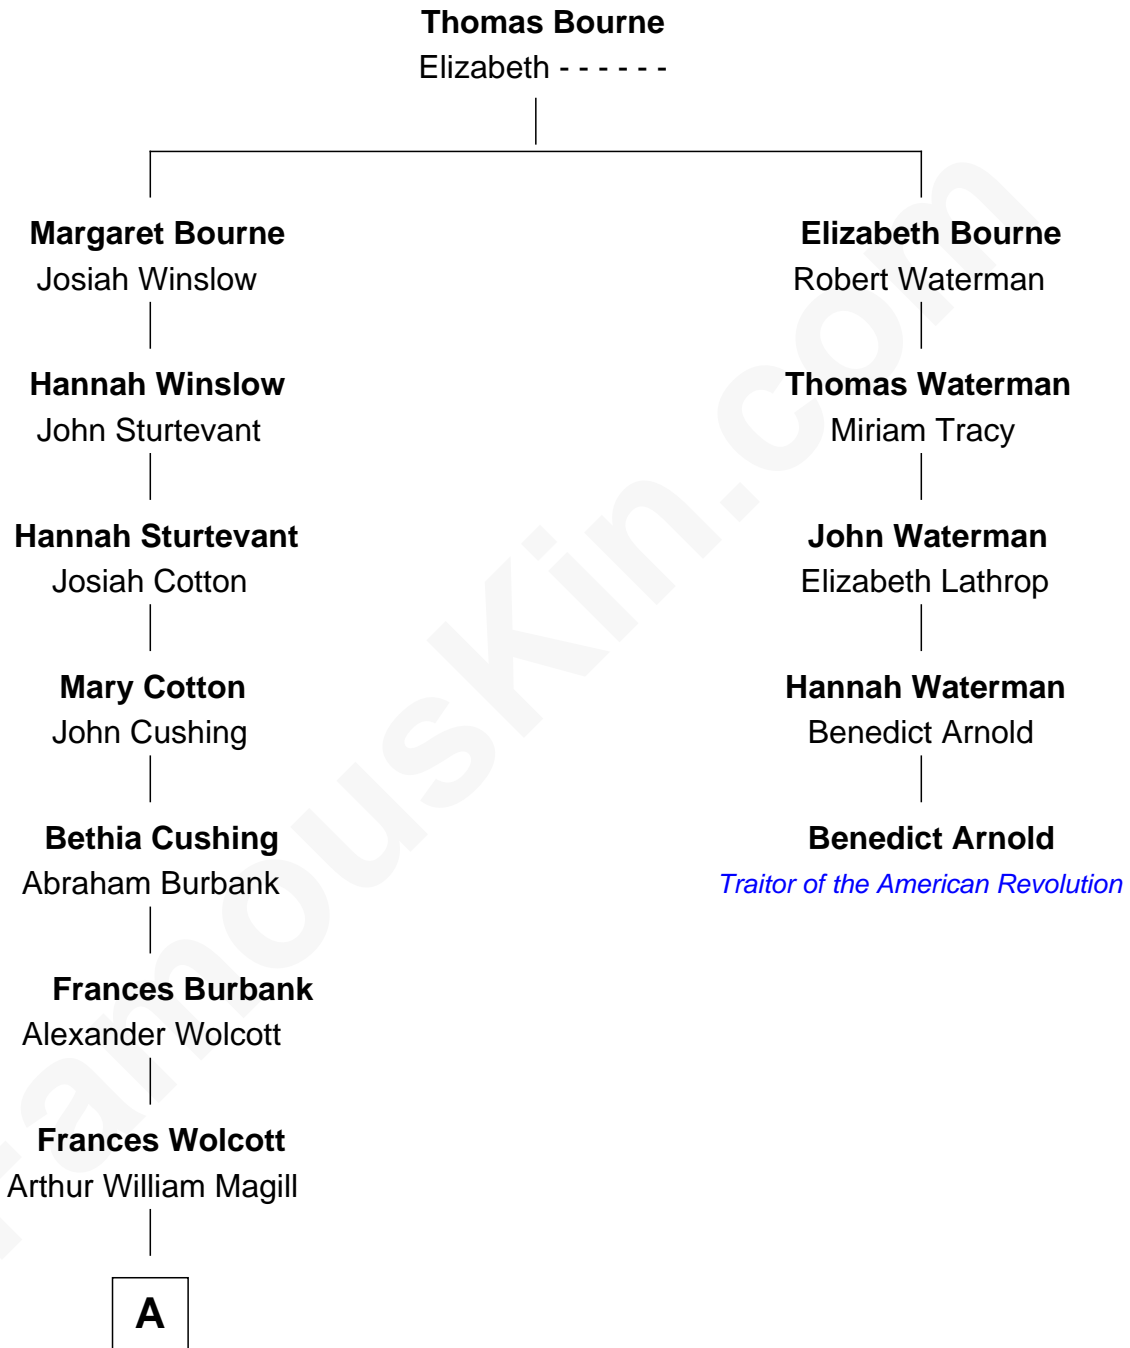

FamousKin.com Relationship Chart of

Juliette Gordon Low
Founder of the Girl Scouts

4th cousin 5 times removed of

Benedict Arnold
Traitor of the American Revolution

A

Juliette Augusta Magill

John Harris Kinzie

Eleanor Lytle Kinzie

William Washington Gordon

Juliette Gordon Low

Founder of the Girl Scouts

FamousKin.com