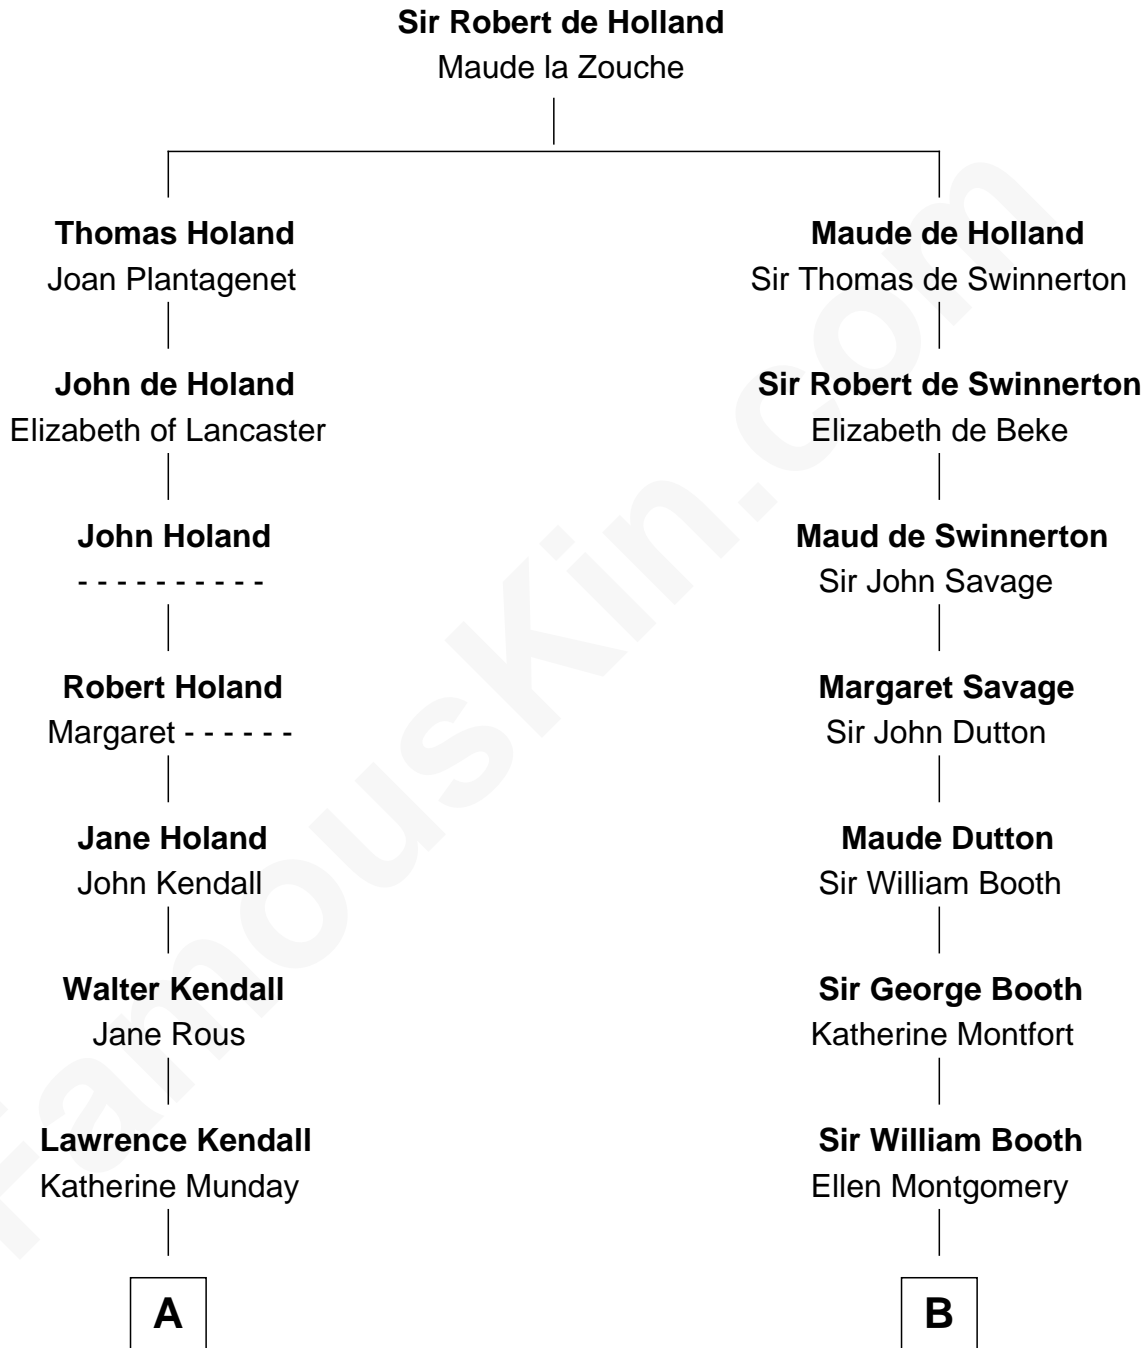

FamousKin.com Relationship Chart of

Juliette Gordon Low
Founder of the Girl Scouts

17th cousin 1 time removed of

Stephen A. Douglas

Participated in Lincoln-Douglas Debates

C

Eleanor Lytle Kinzie
William Washington Gordon

Juliette Gordon Low
Founder of the Girl Scouts

FamousKin.com