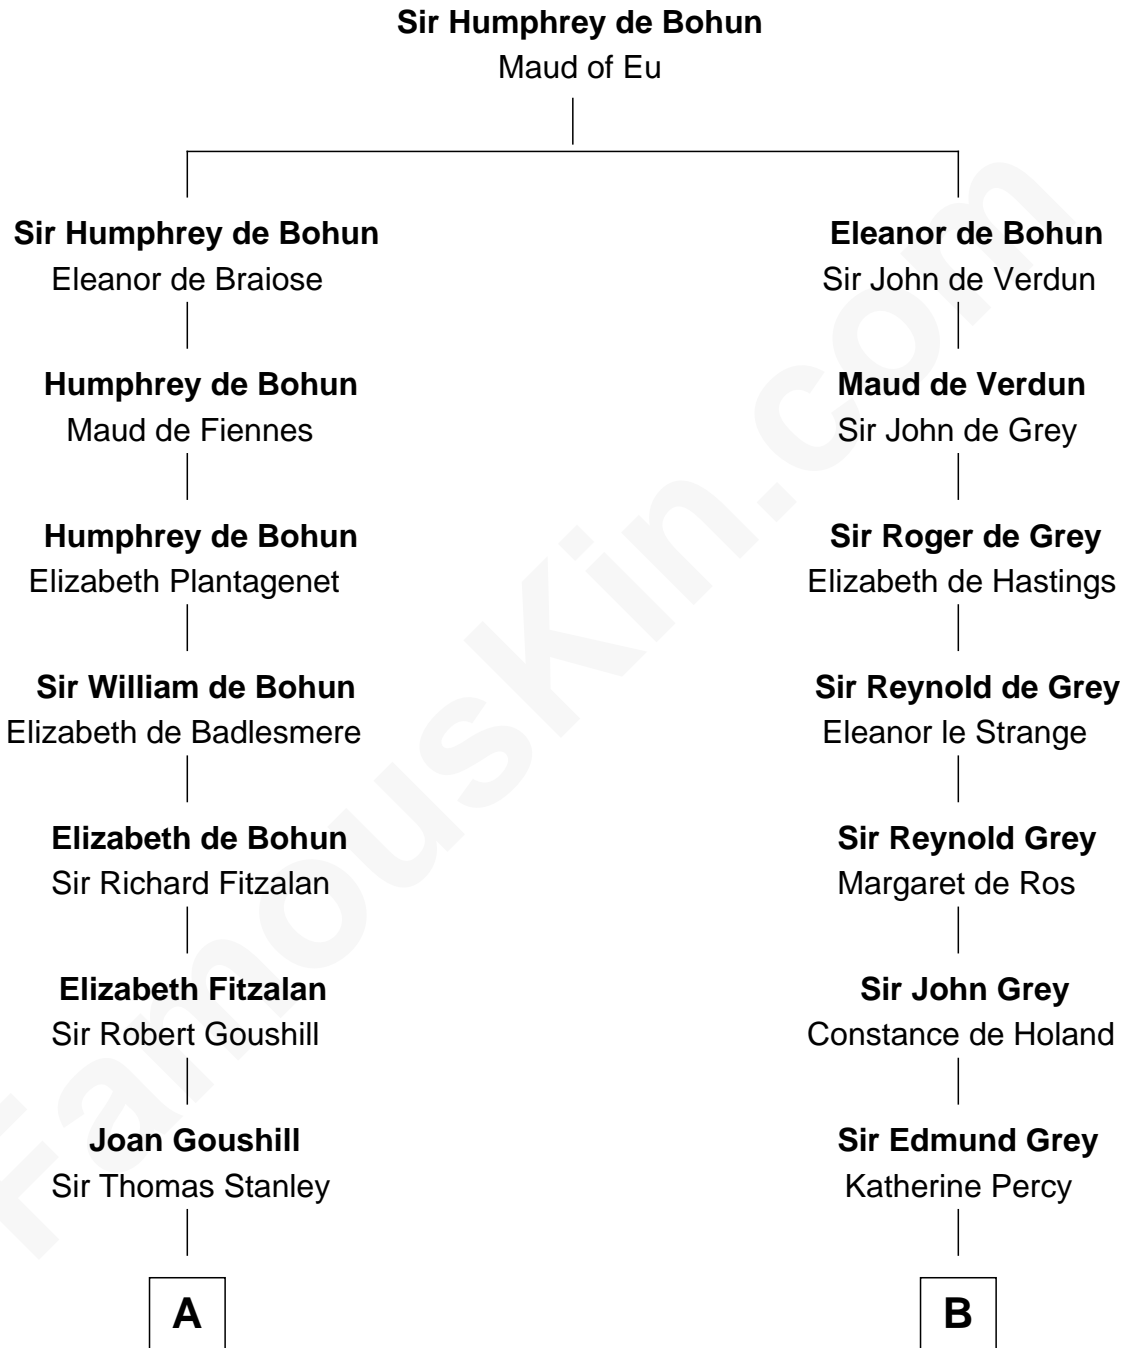

FamousKin.com
Relationship Chart of
Juliette Gordon Low
Founder of the Girl Scouts

18th cousin 3 times removed of
John Torrey
Co-founder, NY Academy of Science

C

Alexander Wolcott

Frances Burbank

Frances Wolcott

Arthur William Magill

Juliette Augusta Magill

John Harris Kinzie

Eleanor Lytle Kinzie

William Washington Gordon

Juliette Gordon Low

Founder of the Girl Scouts

D