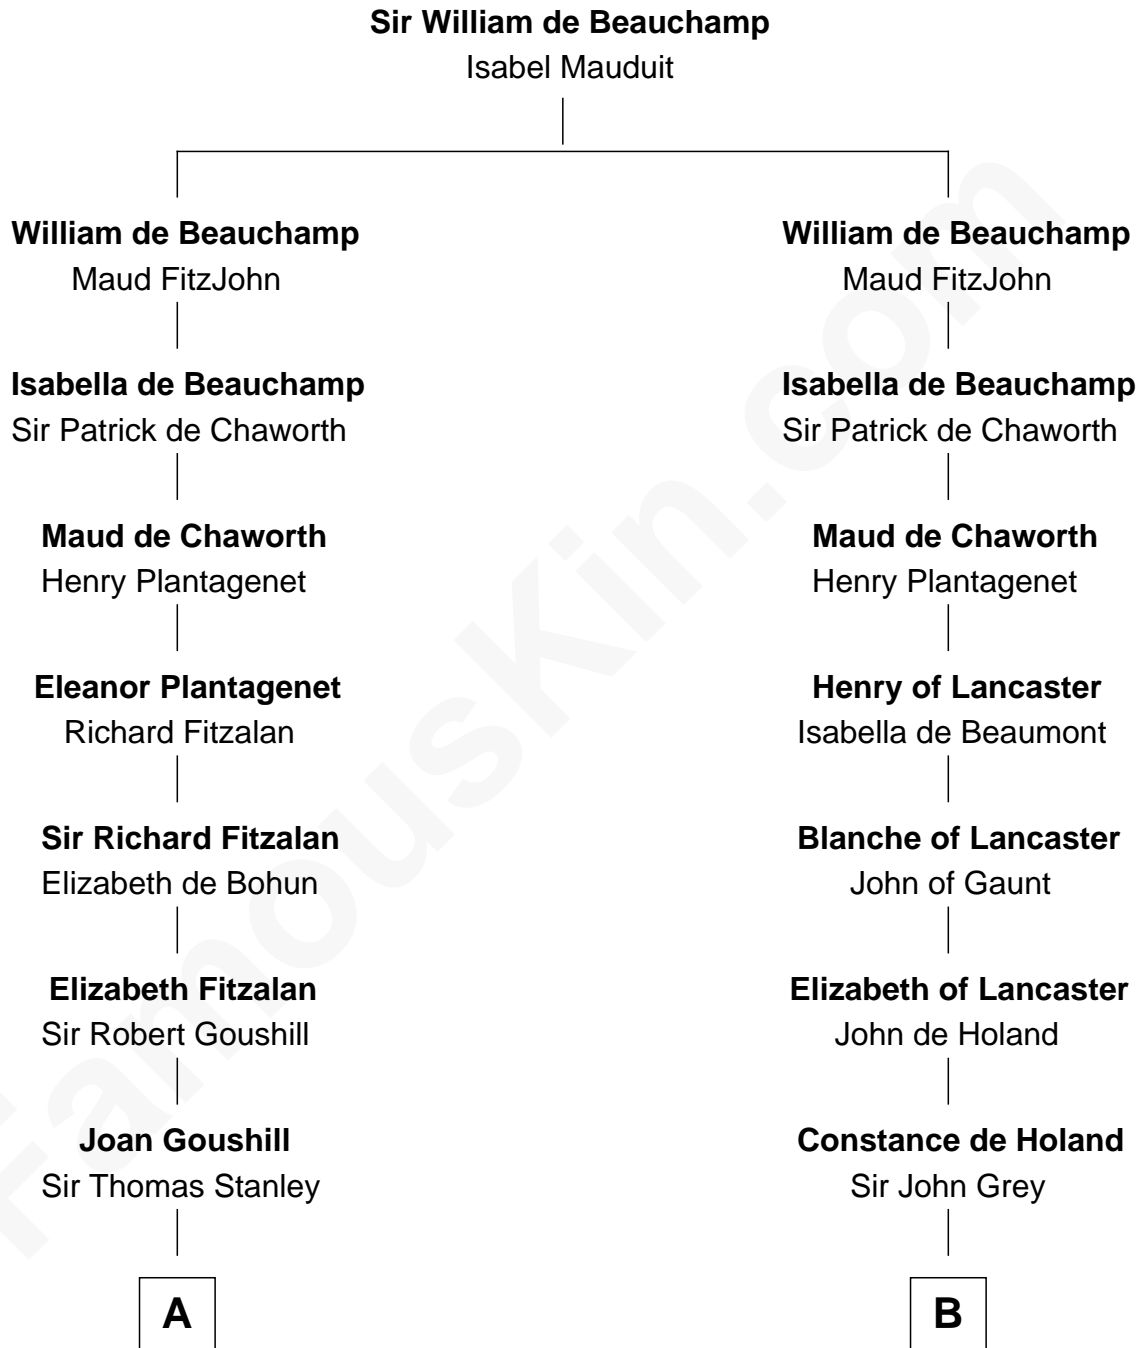

FamousKin.com
Relationship Chart of
Juliette Gordon Low
Founder of the Girl Scouts

19th cousin 2 times removed of
John Torrey
Co-founder, NY Academy of Science

C

Alexander Wolcott

Frances Burbank

Frances Wolcott

Arthur William Magill

Juliette Augusta Magill

John Harris Kinzie

Eleanor Lytle Kinzie

William Washington Gordon

Juliette Gordon Low

Founder of the Girl Scouts

D