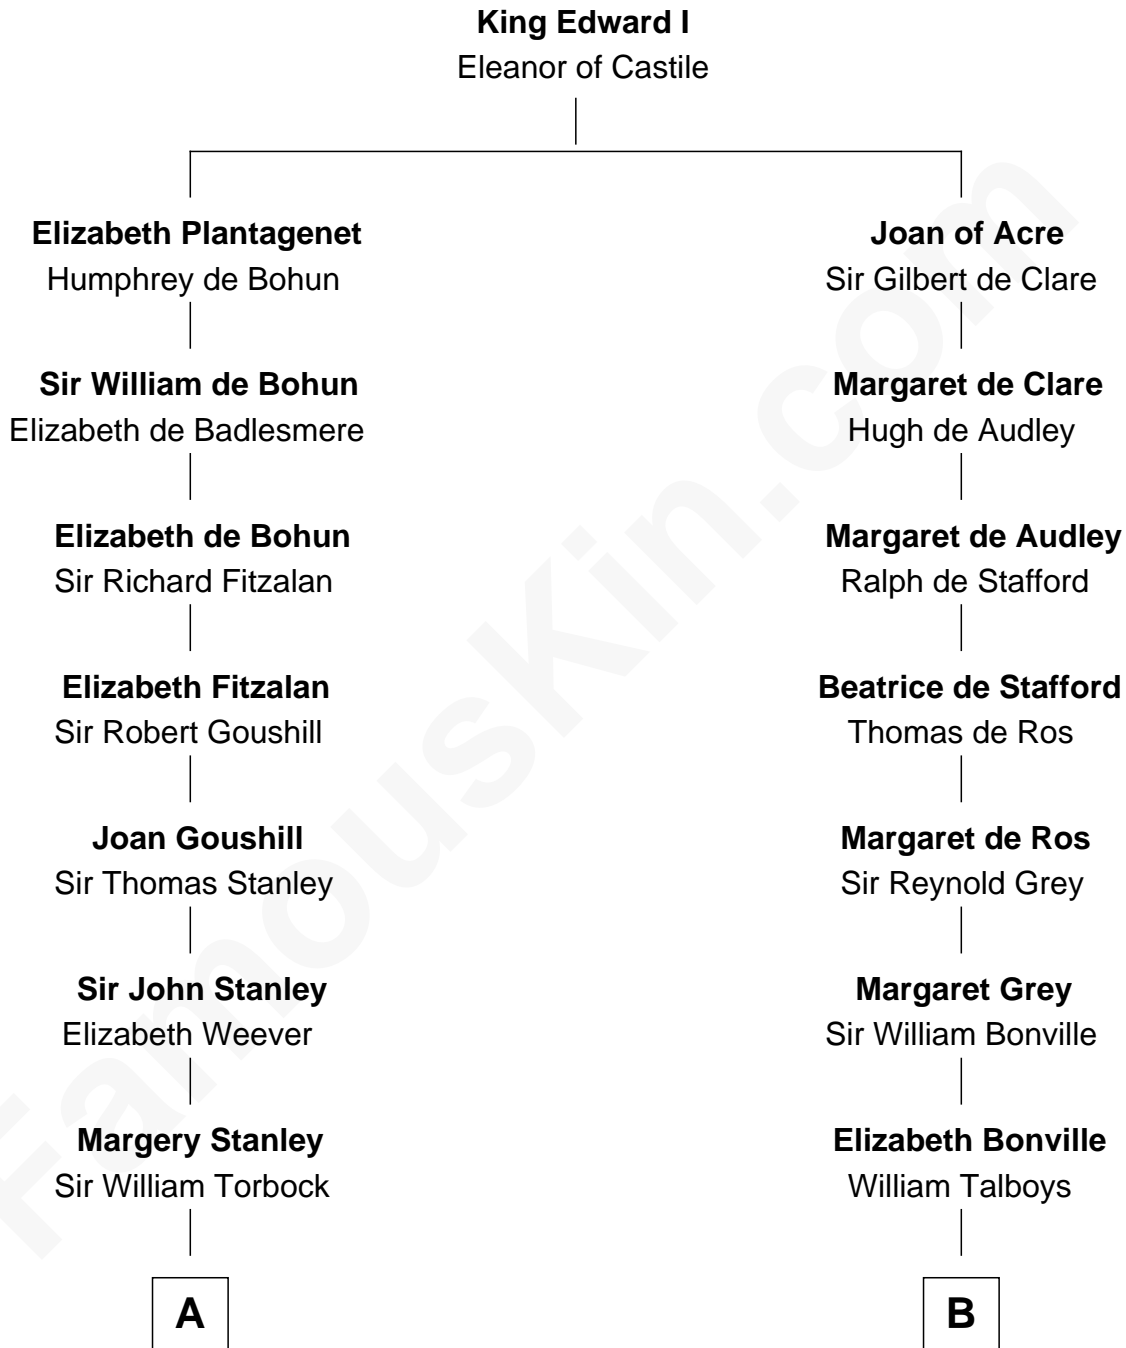

# FamousKin.com Relationship Chart of

**Juliette Gordon Low**  
*Founder of the Girl Scouts*

19th cousin 2 times removed of

**Katharine Hepburn**  
*Movie Actress*

**C**

**Juliette Augusta Magill**

John Harris Kinzie

**Eleanor Lytle Kinzie**

William Washington Gordon

**Juliette Gordon Low**

*Founder of the Girl Scouts*

**D**

**Erastus Spalding**

Jennet Mack

**Martha Ann Spalding**