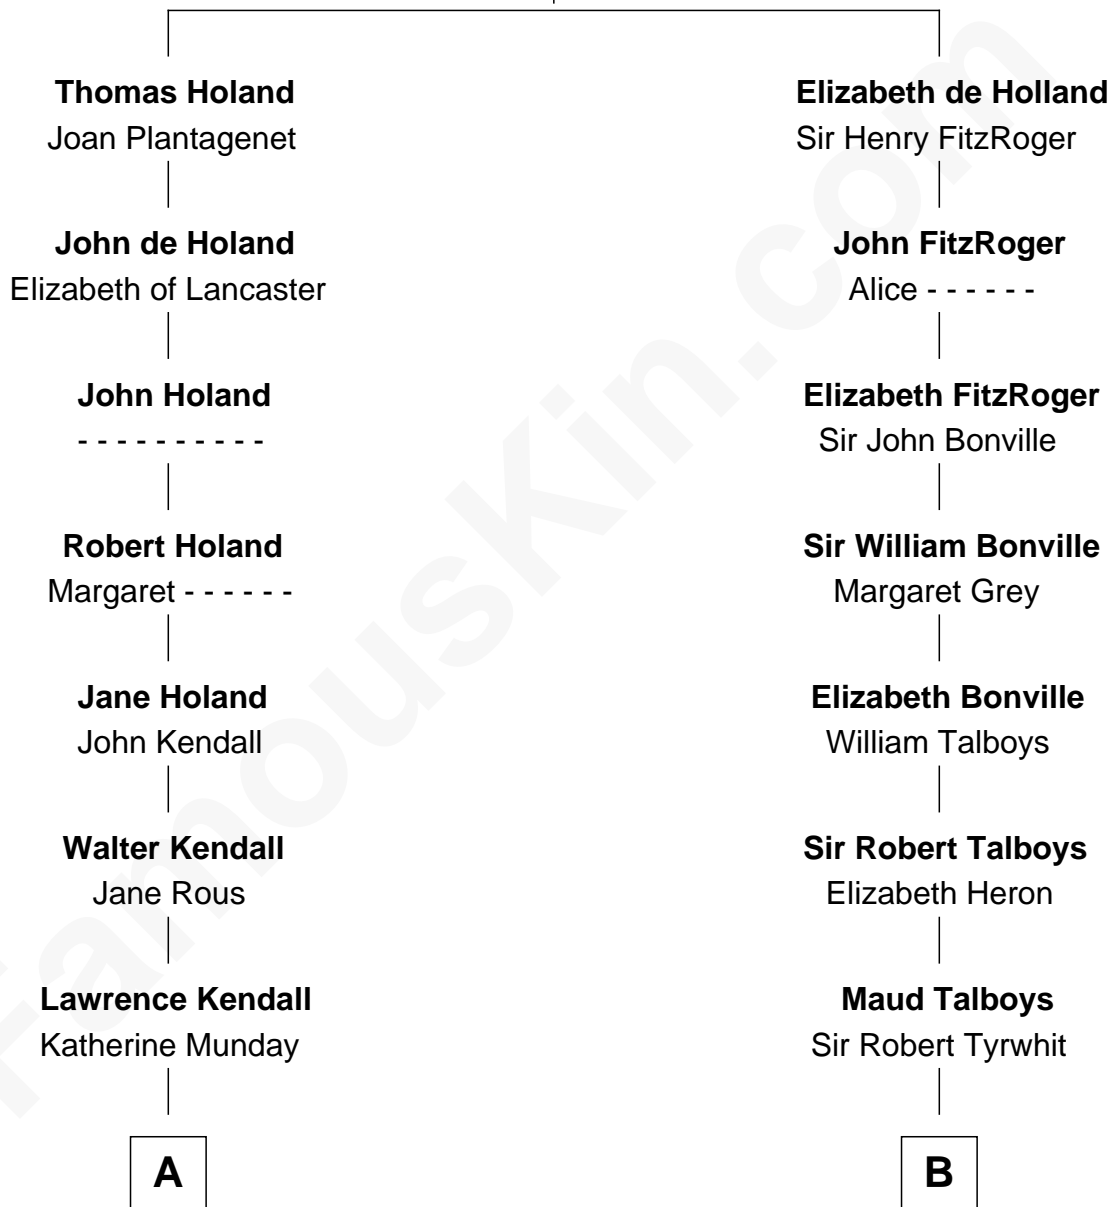

# FamousKin.com Relationship Chart of

**Juliette Gordon Low**  
*Founder of the Girl Scouts*

18th cousin 1 time removed of

**Katharine Hepburn**  
*Movie Actress*

**Sir Robert de Holland**  
Maude la Zouche

**C**

**Eleanor Lytle Kinzie**  
William Washington Gordon

**Juliette Gordon Low**  
*Founder of the Girl Scouts*

**D**

**Caroline Garlinghouse**  
Alfred Augustus Houghton

**Katharine Martha Houghton**  
Thomas Norval Hepburn