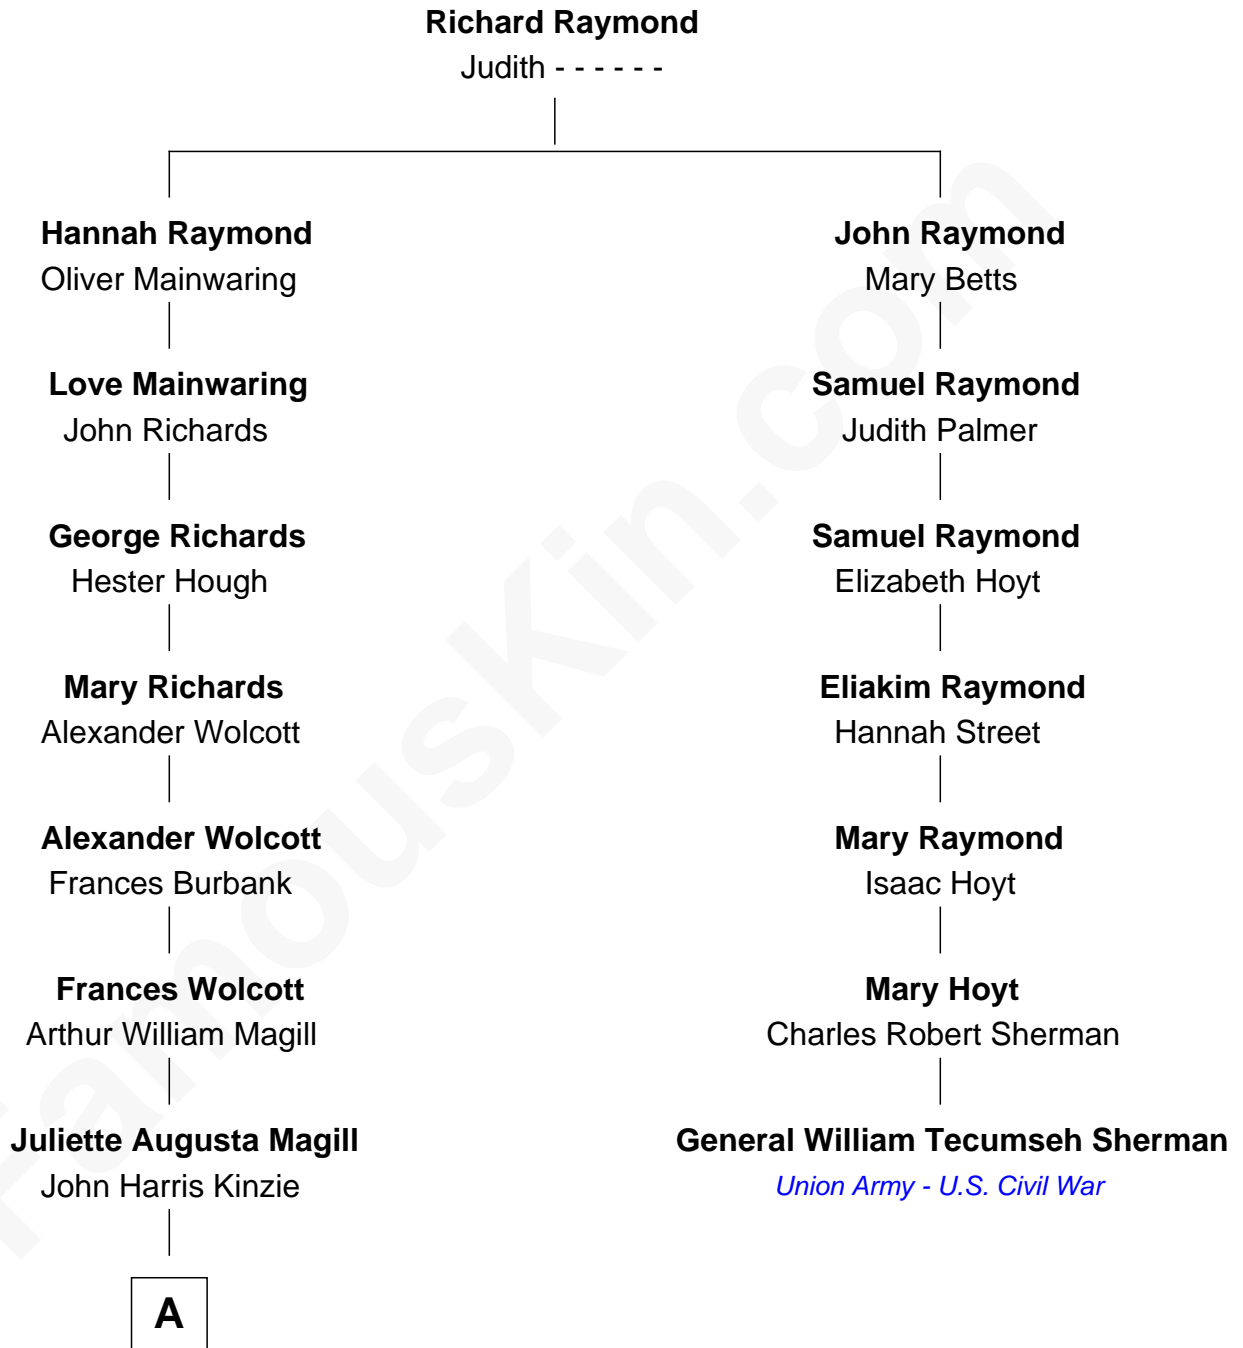

FamousKin.com Relationship Chart of

Juliette Gordon Low
Founder of the Girl Scouts

6th cousin 2 times removed of

General William Tecumseh Sherman
Union Army - U.S. Civil War

A

—
Eleanor Lytle Kinzie
William Washington Gordon

—
Juliette Gordon Low
Founder of the Girl Scouts

FamousKin.com