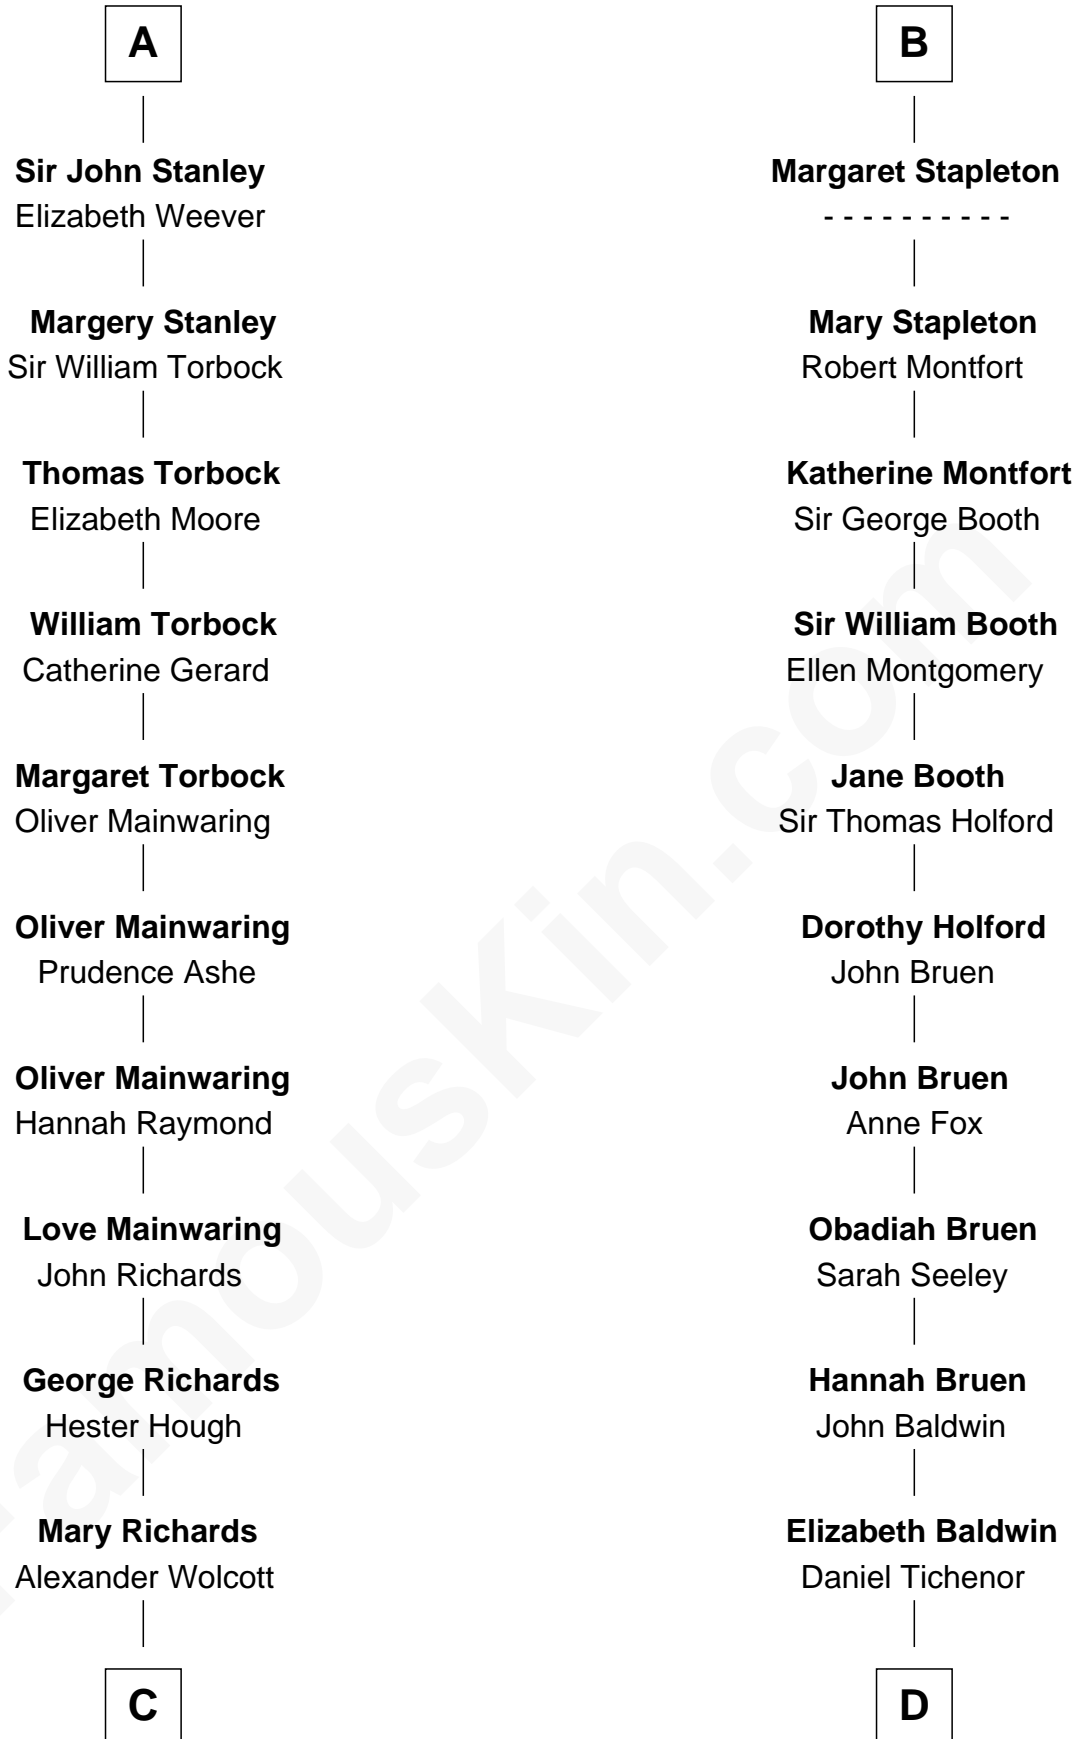

FamousKin.com Relationship Chart of

Juliette Gordon Low
Founder of the Girl Scouts

18th cousin 3 times removed of

Isaac Tichenor
3rd and 5th Governor of Vermont

C

Alexander Wolcott

Frances Burbank

Frances Wolcott

Arthur William Magill

Juliette Augusta Magill

John Harris Kinzie

Eleanor Lytle Kinzie

William Washington Gordon

Juliette Gordon Low

Founder of the Girl Scouts

D

Daniel Tichenor

Susanna Guerin

Isaac Tichenor

3rd and 5th Governor of Vermont

FamousKin.com