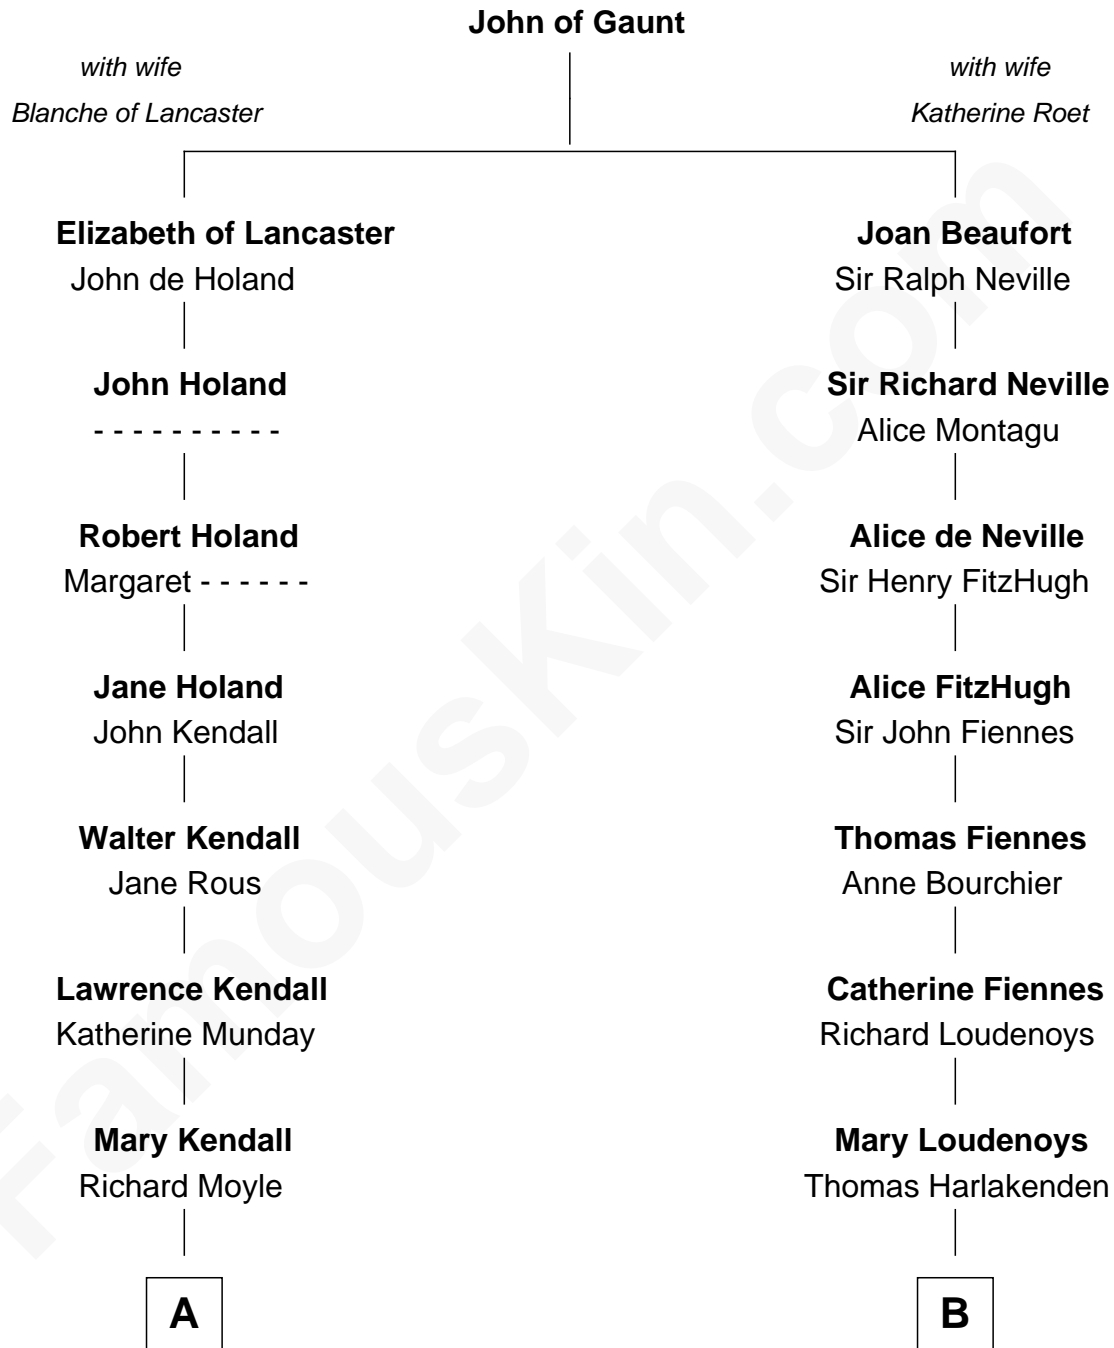

FamousKin.com Relationship Chart of

Juliette Gordon Low
Founder of the Girl Scouts

17th cousin 1 time removed of

Frank Lloyd Wright
American Architect

C

|
William Carey Wright

Anna Lloyd Jones

|
Frank Lloyd Wright

American Architect

FamousKin.com