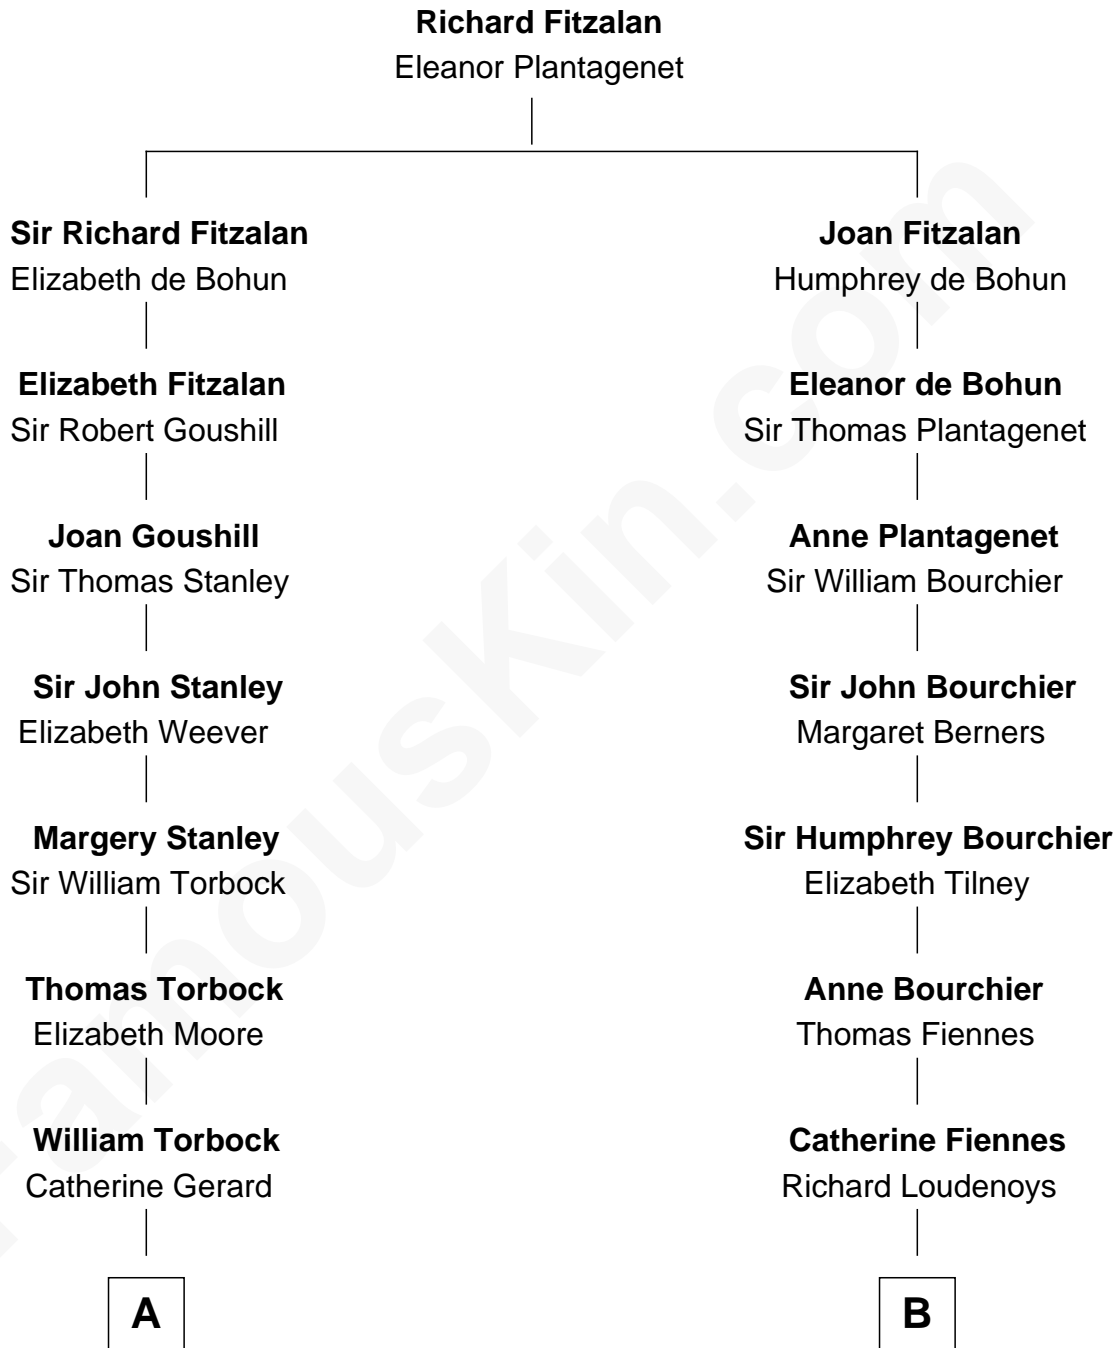

# FamousKin.com Relationship Chart of

**Juliette Gordon Low**  
*Founder of the Girl Scouts*

17th cousin 2 times removed of

**Frank Lloyd Wright**  
*American Architect*

**C**

Rev. David Wright

Abigail Goddard

William Carey Wright

Anna Lloyd Jones

Frank Lloyd Wright

*American Architect*

FamousKin.com