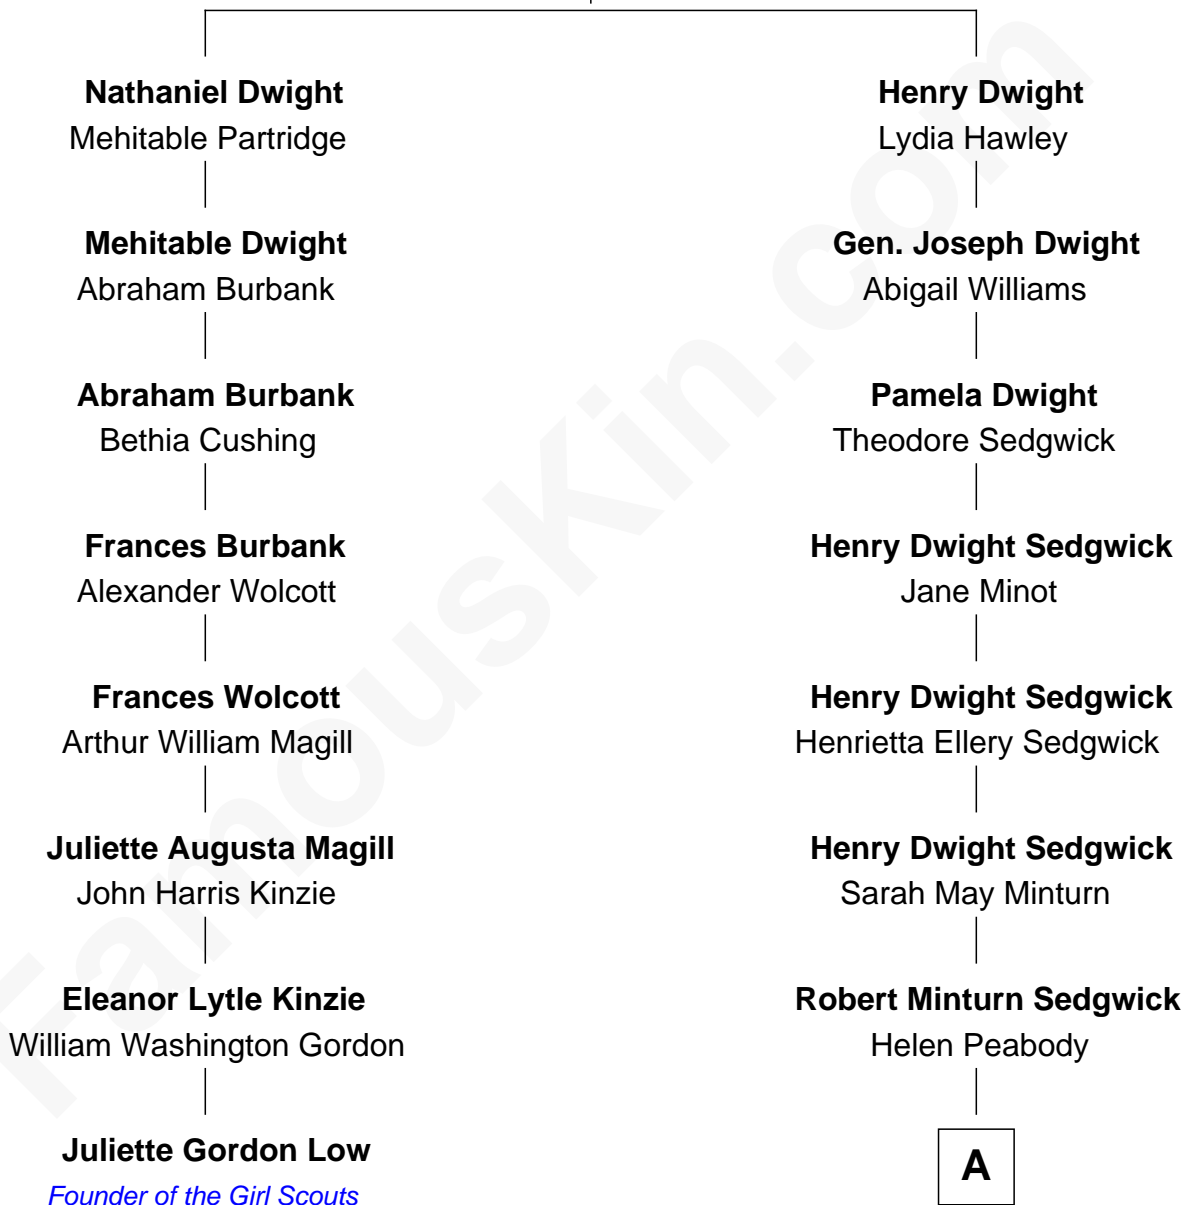

FamousKin.com Relationship Chart of

Juliette Gordon Low
Founder of the Girl Scouts

7th cousin 1 time removed of

Kyra Sedgwick
TV and Movie Actress

Timothy Dwight
Anna Flint

A

Henry Dwight Sedgwick

Patricia Ann Rosenwald

Kyra Sedgwick

TV and Movie Actress

FamousKin.com