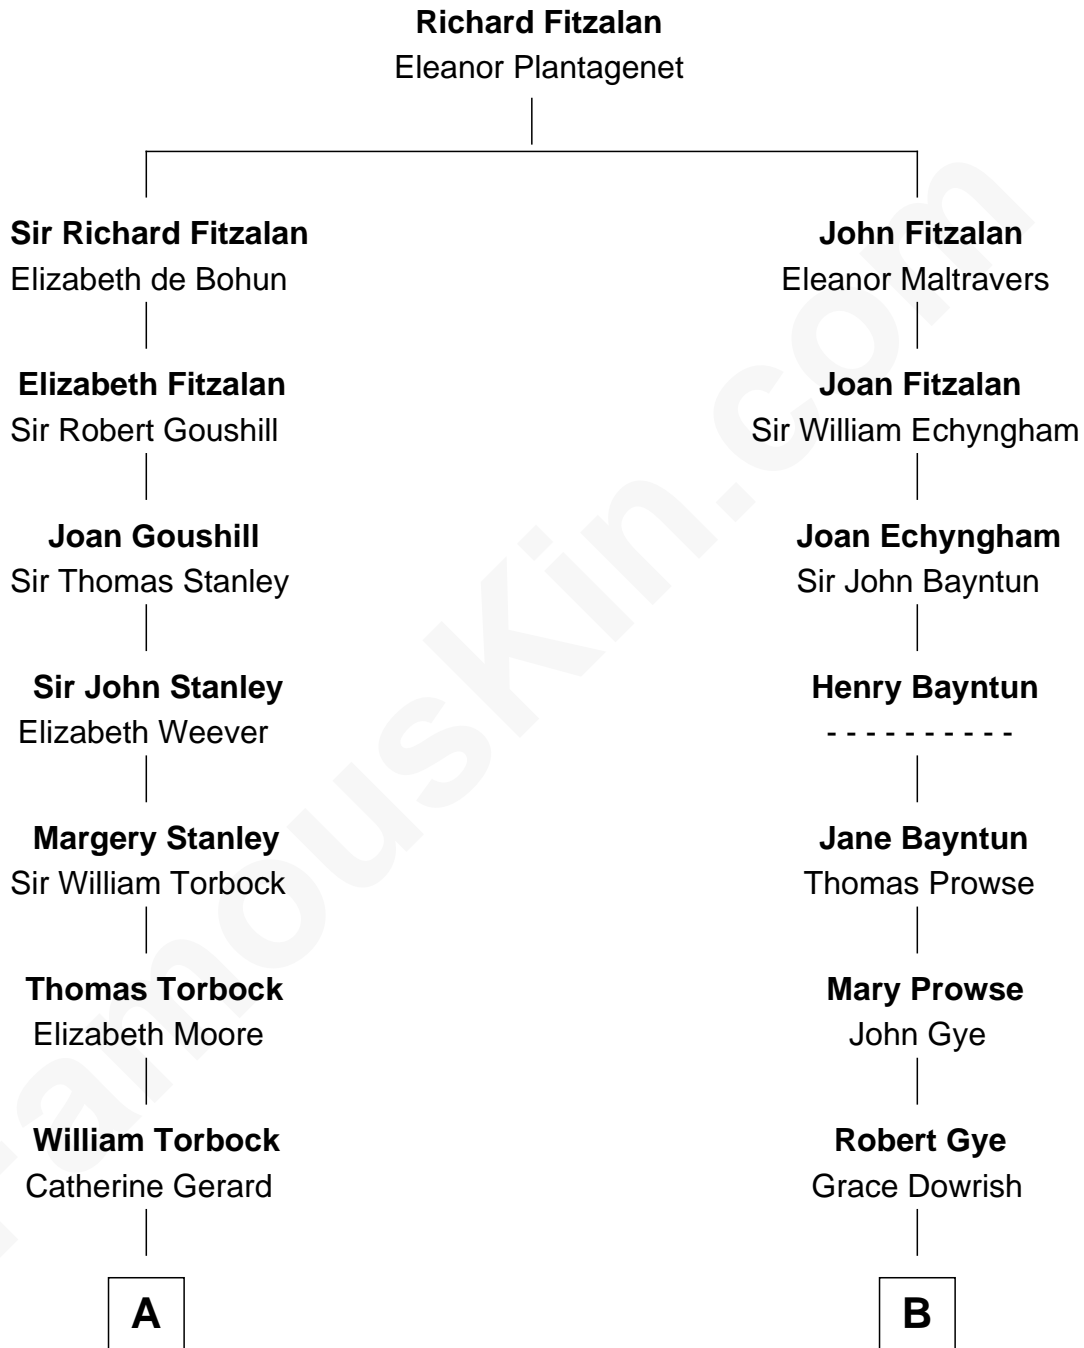

FamousKin.com Relationship Chart of

Juliette Gordon Low
Founder of the Girl Scouts

17th cousin 1 time removed of

Kyra Sedgwick
TV and Movie Actress

C

Henry Dwight Sedgwick

Patricia Ann Rosenwald

Kyra Sedgwick

TV and Movie Actress

FamousKin.com