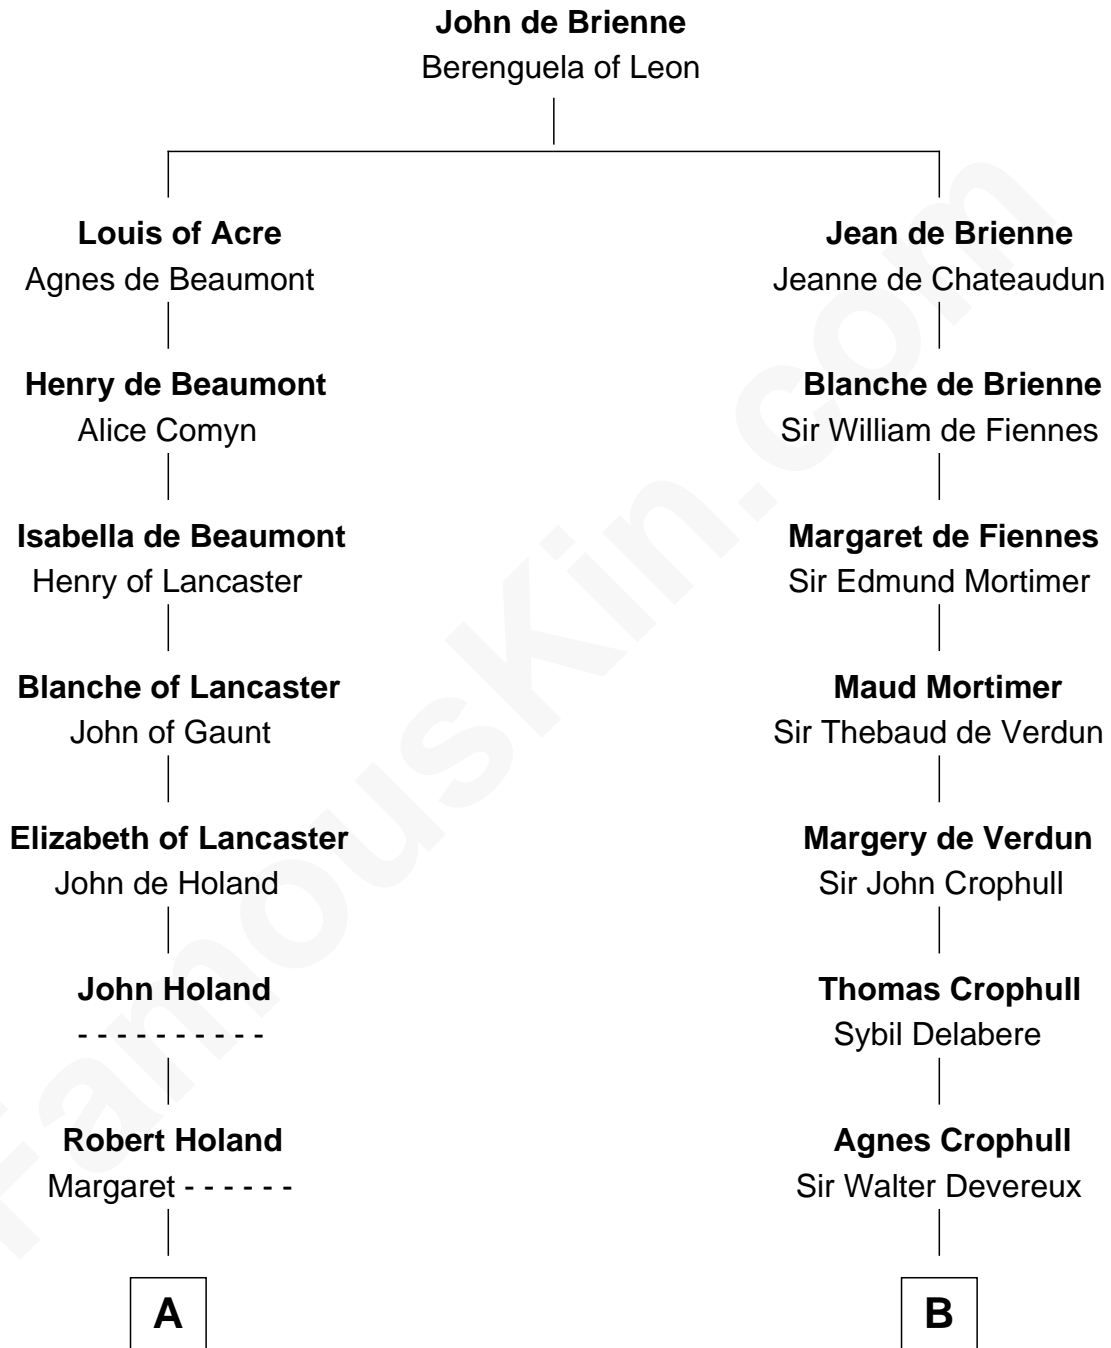

**FamousKin.com**  
**Relationship Chart of**  
**Juliette Gordon Low**  
*Founder of the Girl Scouts*

19th cousin 2 times removed of

**Button Gwinnett**  
*Signer of the Declaration of Independence*

**C**

**Alexander Wolcott**

Frances Burbank

**Frances Wolcott**

Arthur William Magill

**Juliette Augusta Magill**

John Harris Kinzie

**Eleanor Lytle Kinzie**

William Washington Gordon