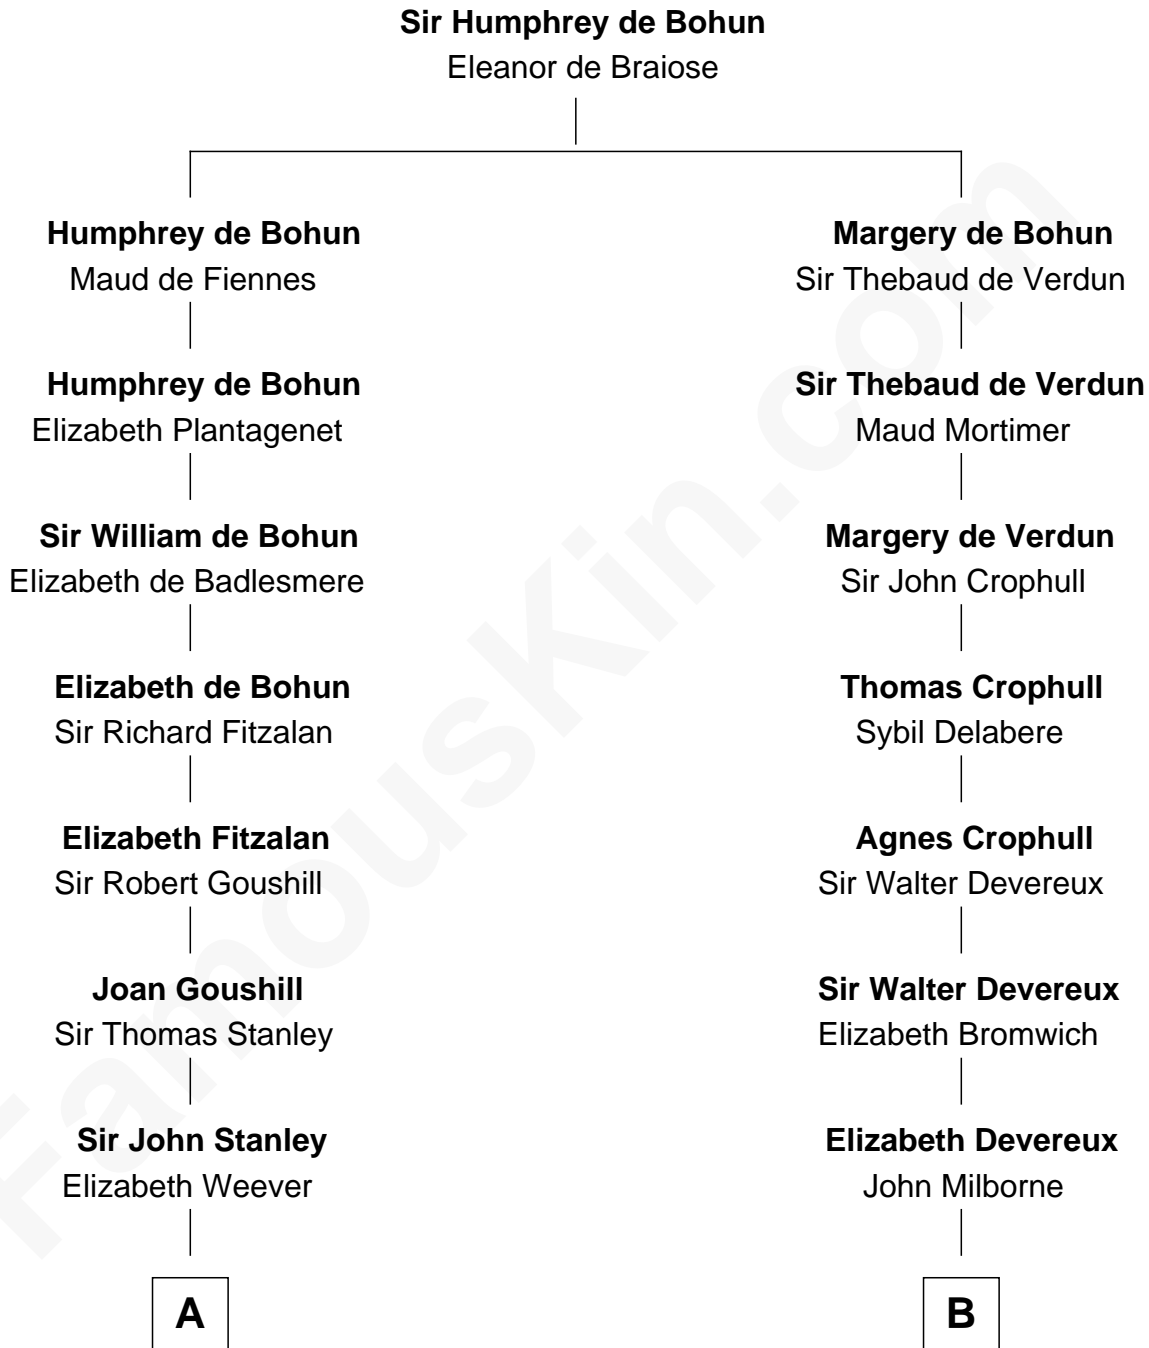

FamousKin.com
Relationship Chart of
Juliette Gordon Low
Founder of the Girl Scouts

17th cousin 3 times removed of

Button Gwinnett
Signer of the Declaration of Independence

A

Margery Stanley
Sir William Torbock

Thomas Torbock
Elizabeth Moore

William Torbock
Catherine Gerard

Margaret Torbock
Oliver Mainwaring

Oliver Mainwaring
Prudence Ashe

Oliver Mainwaring
Hannah Raymond

Love Mainwaring
John Richards

George Richards
Hester Hough

Mary Richards
Alexander Wolcott

Alexander Wolcott
Frances Burbank

C

B

Simon Milborne
Jane Baskerville

Anne Milborne
William Rudhall

Elizabeth Rudhall
William Hugford

John Hugford
Elizabeth Fettiplace