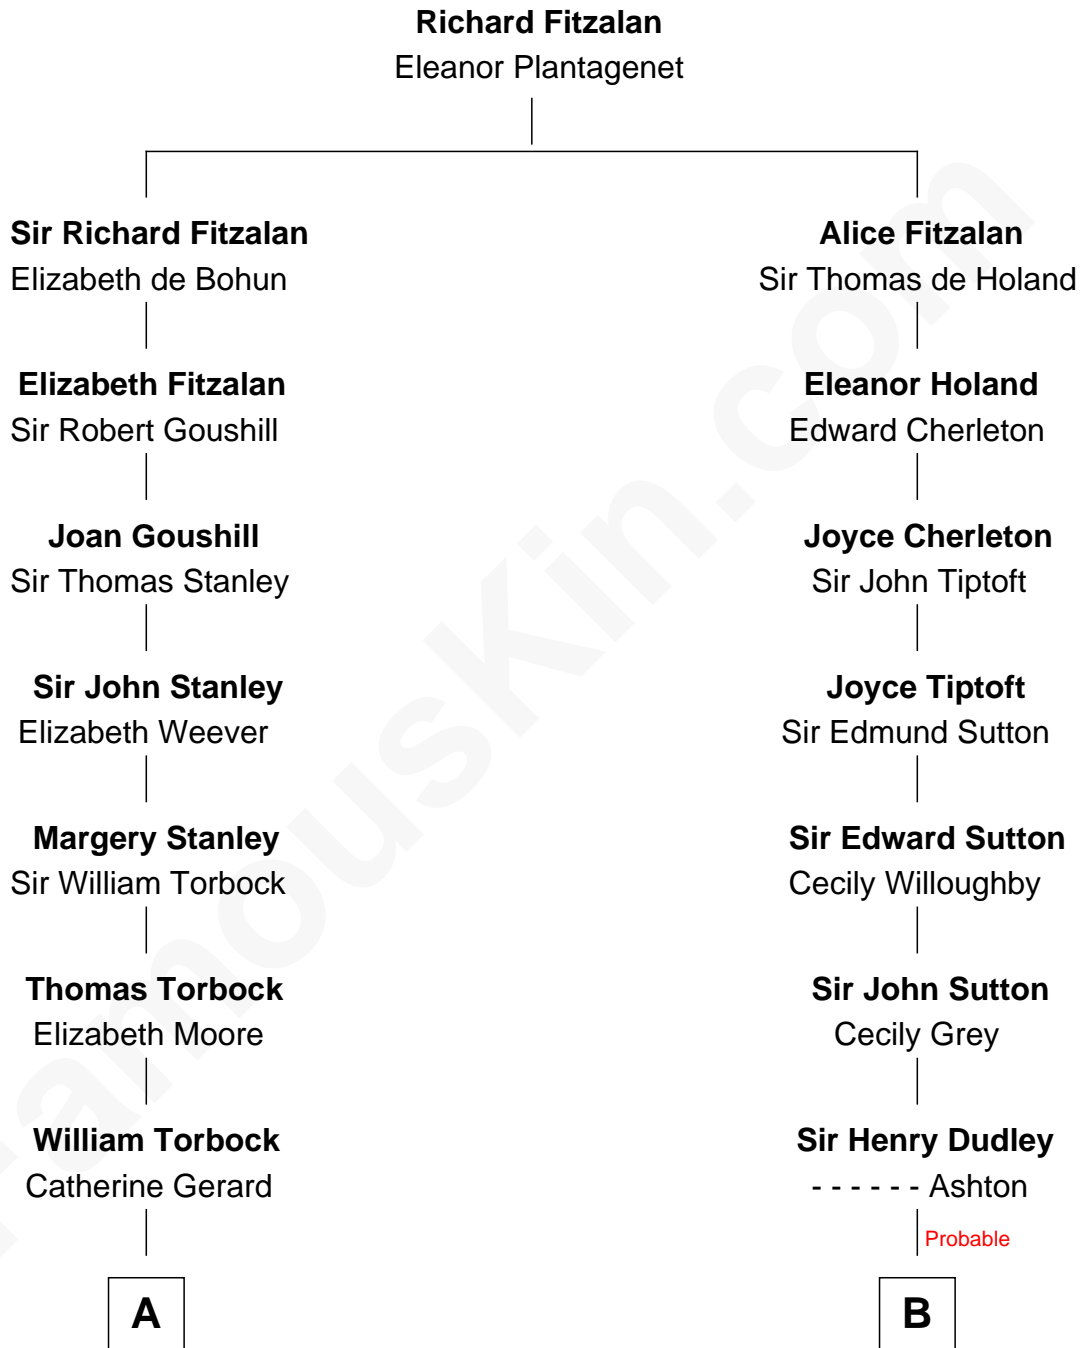

# FamousKin.com Relationship Chart of

**Juliette Gordon Low**  
*Founder of the Girl Scouts*

17th cousin 3 times removed of

**Ben Jealous**

*President and CEO of NAACP*

C

**Joseph Cummings Smith**

Ethel Maude Locke

**Annette Smith**

Dr. Sargent Jealous

**Frederick Smith Jealous**

Ann Frederica Todd

**Ben Jealous**

*President and CEO of NAACP*