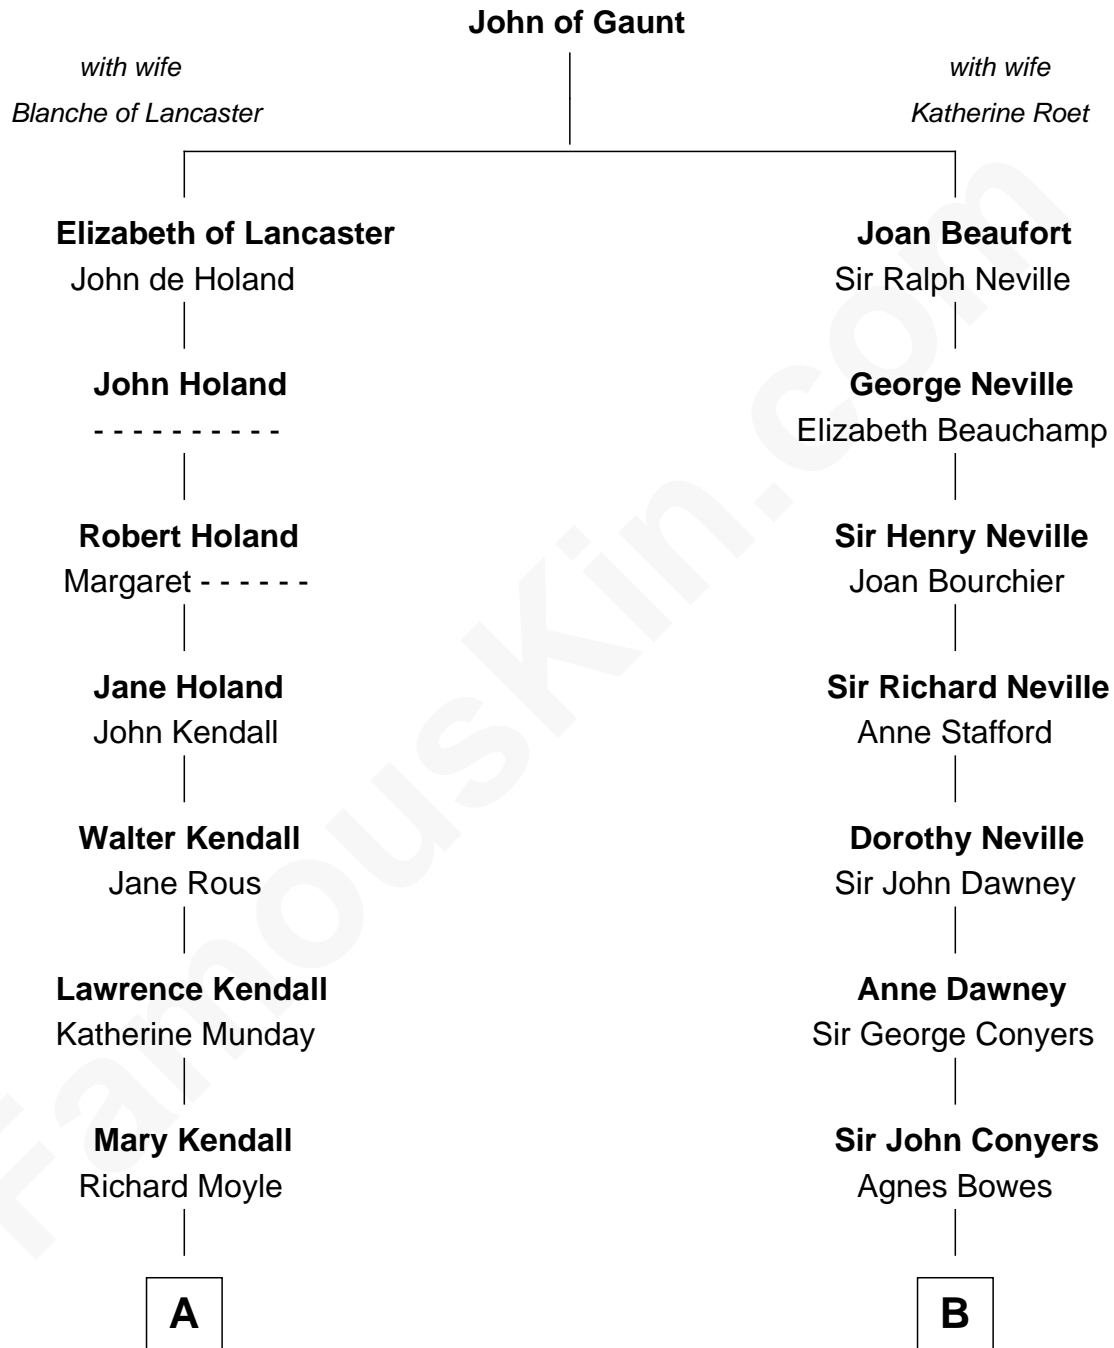

FamousKin.com Relationship Chart of

Juliette Gordon Low
Founder of the Girl Scouts

17th cousin 2 times removed of

Parker Stevenson
TV and Movie Actor

C

Philip Price

Sarah Meade Harrison

Sarah Meade Price