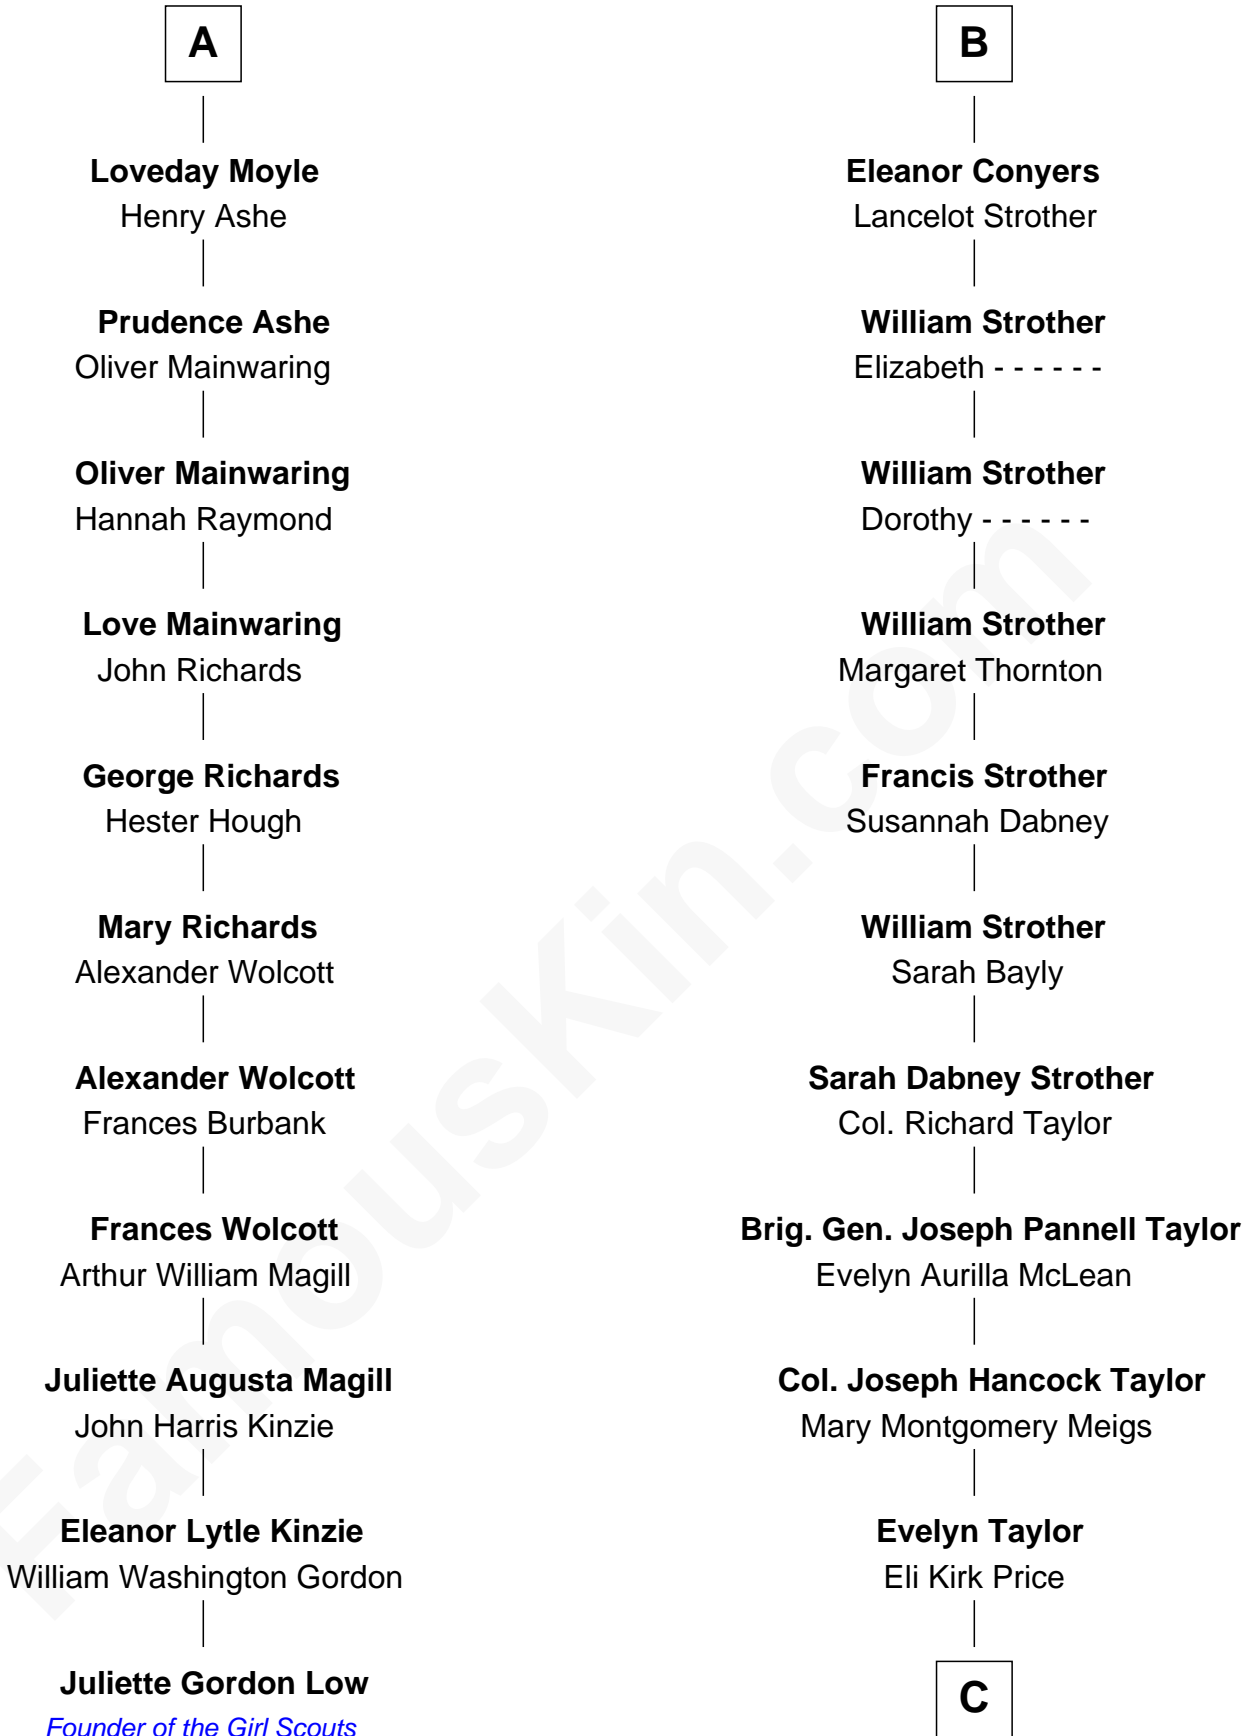

FamousKin.com Relationship Chart of

Juliette Gordon Low
Founder of the Girl Scouts

17th cousin 2 times removed of

Parker Stevenson
TV and Movie Actor

C

Philip Price

Sarah Meade Harrison

Sarah Meade Price