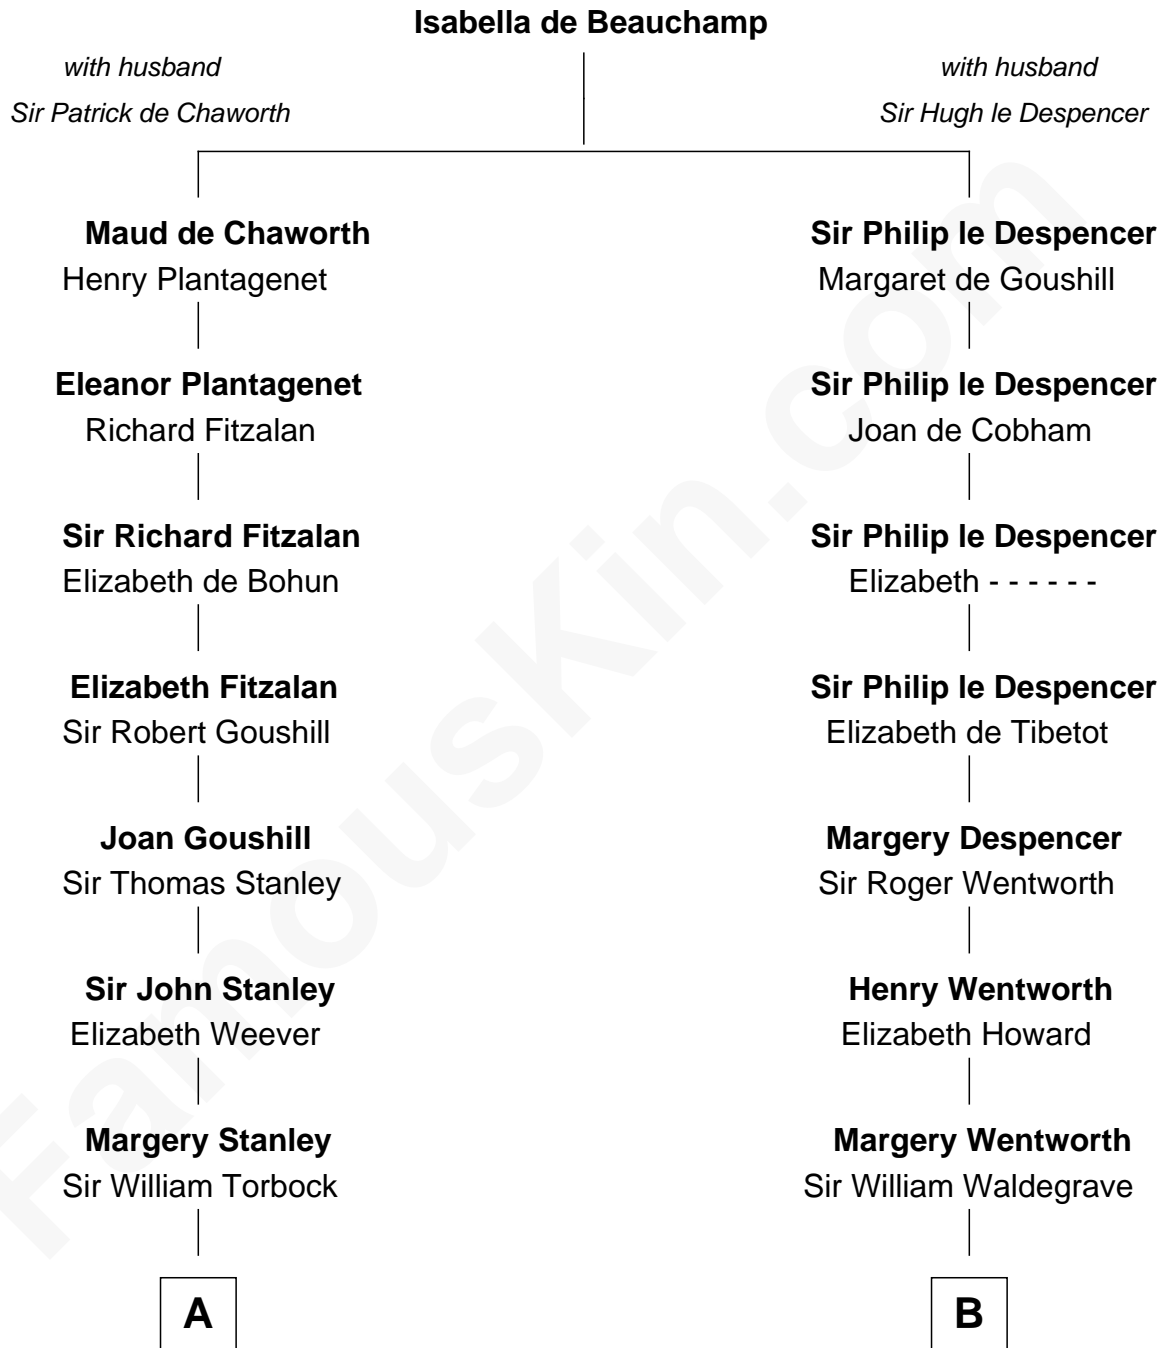

**FamousKin.com**  
**Relationship Chart of**  
**Juliette Gordon Low**  
*Founder of the Girl Scouts*

19th cousin 2 times removed of

**Bob Moore**  
*Co-Founder, Bob's Red Mill*

**C**

**Juliette Augusta Magill**

John Harris Kinzie

**Eleanor Lytle Kinzie**

William Washington Gordon

**Juliette Gordon Low**

*Founder of the Girl Scouts*

**D**

**Morris Fox**

Sarah A. Smith

**Violette Fox**

Daniel Francis Learnard

**Clinton Morris Learnard**

Gertrude Maud Yost

**Doris Dell Learnard**

Kenneth Earl Moore

**Bob Moore**

*Co-Founder, Bob's Red Mill*