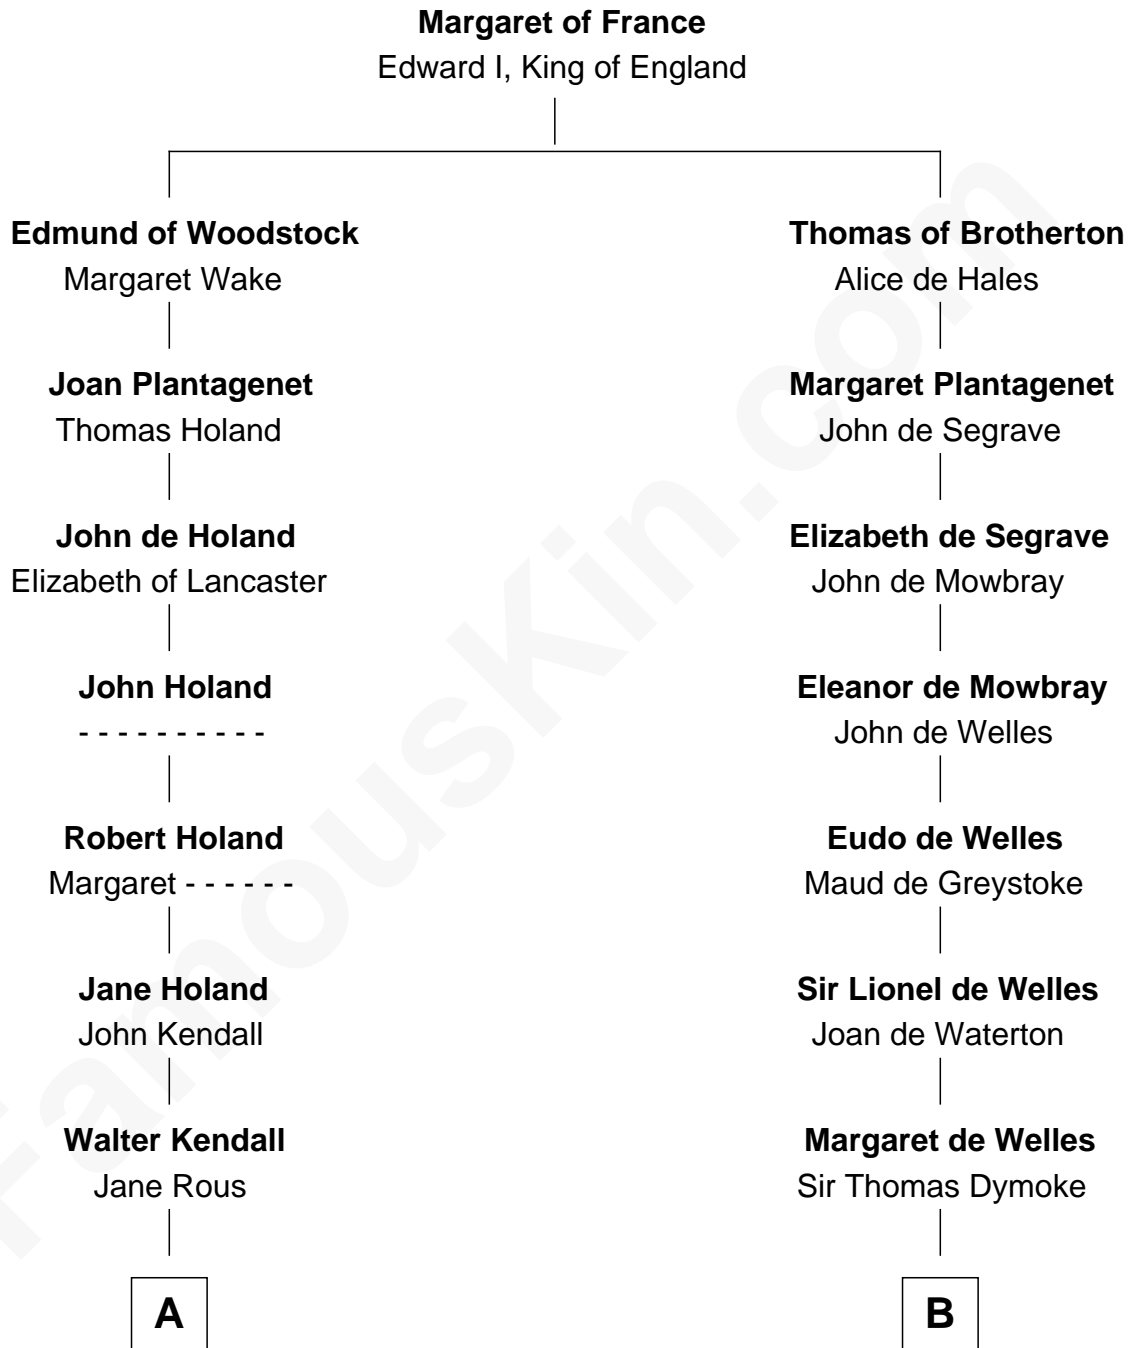

# FamousKin.com

## Relationship Chart of

**Juliette Gordon Low**  
*Founder of the Girl Scouts*

19th cousin 1 time removed of

**Robert Frost**  
*Poet and Playwright*

**C**

**Juliette Augusta Magill**

John Harris Kinzie

**Eleanor Lytle Kinzie**

William Washington Gordon

**Juliette Gordon Low**

*Founder of the Girl Scouts*

**D**

**Samuel Abbott Frost**

Mary Blunt

**William Prescott Frost**

Judith Colcord