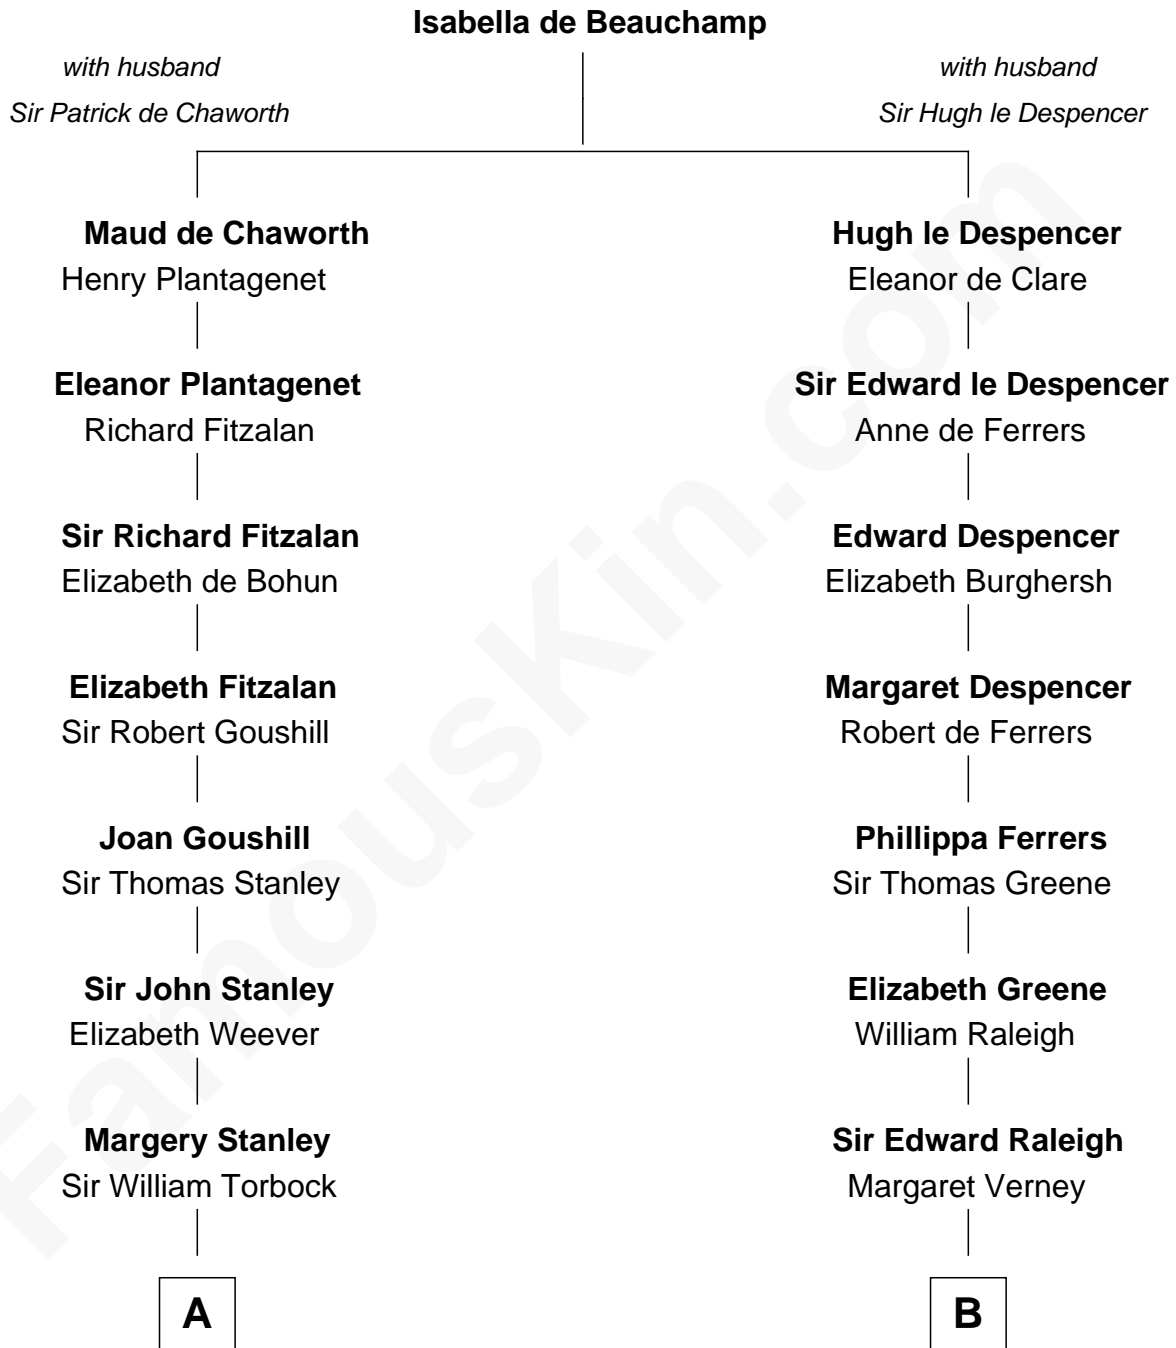

FamousKin.com Relationship Chart of

Juliette Gordon Low
Founder of the Girl Scouts

19th cousin 2 times removed of

Marilyn Monroe
Actress, Model, and Singer

C

Juliette Augusta Magill

John Harris Kinzie

Eleanor Lytle Kinzie

William Washington Gordon

Juliette Gordon Low

Founder of the Girl Scouts

D

Samuel Elam Almy

Susan Bateman

Susan Bateman Almy

Charles Adams Gifford

Frederick Almy Gifford

Elizabeth Easton Tennant

Charles Stanley Gifford

Gladys Pearl Monroe

Marilyn Monroe

Actress, Model, and Singer