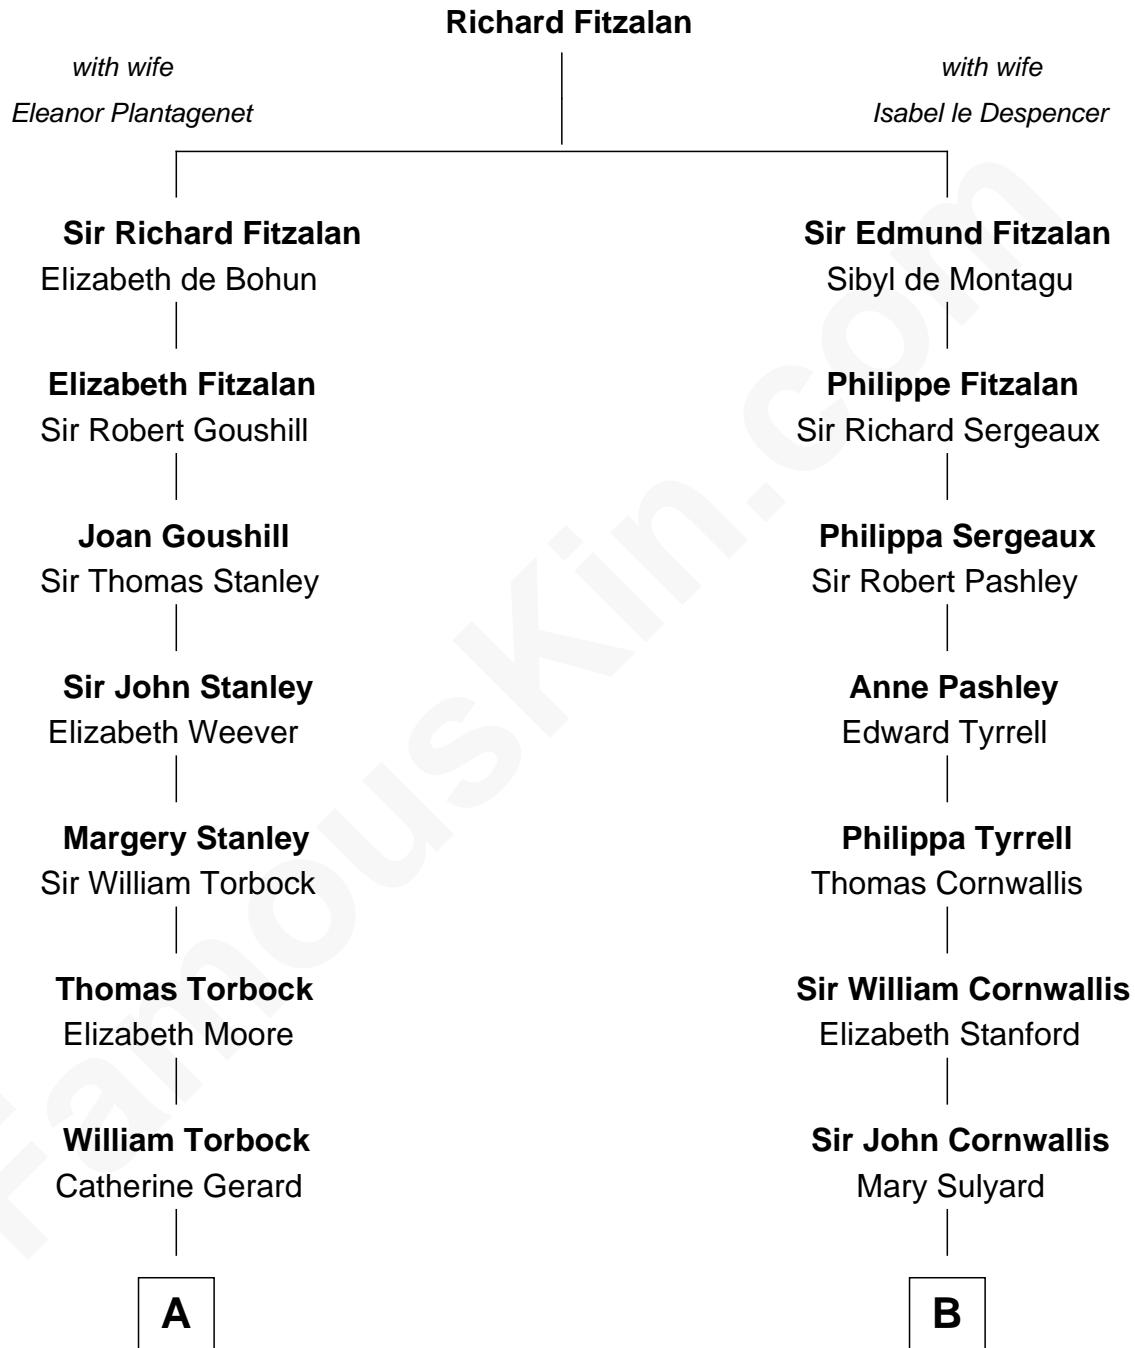

FamousKin.com
Relationship Chart of
Juliette Gordon Low
Founder of the Girl Scouts

17th cousin 3 times removed of

Marilyn Monroe
Actress, Model, and Singer

C

Elizabeth Cutting Easton
William Congdon Tennant

Elizabeth Easton Tennant
Frederick Almy Gifford

Charles Stanley Gifford
Gladys Pearl Monroe

Marilyn Monroe
Actress, Model, and Singer