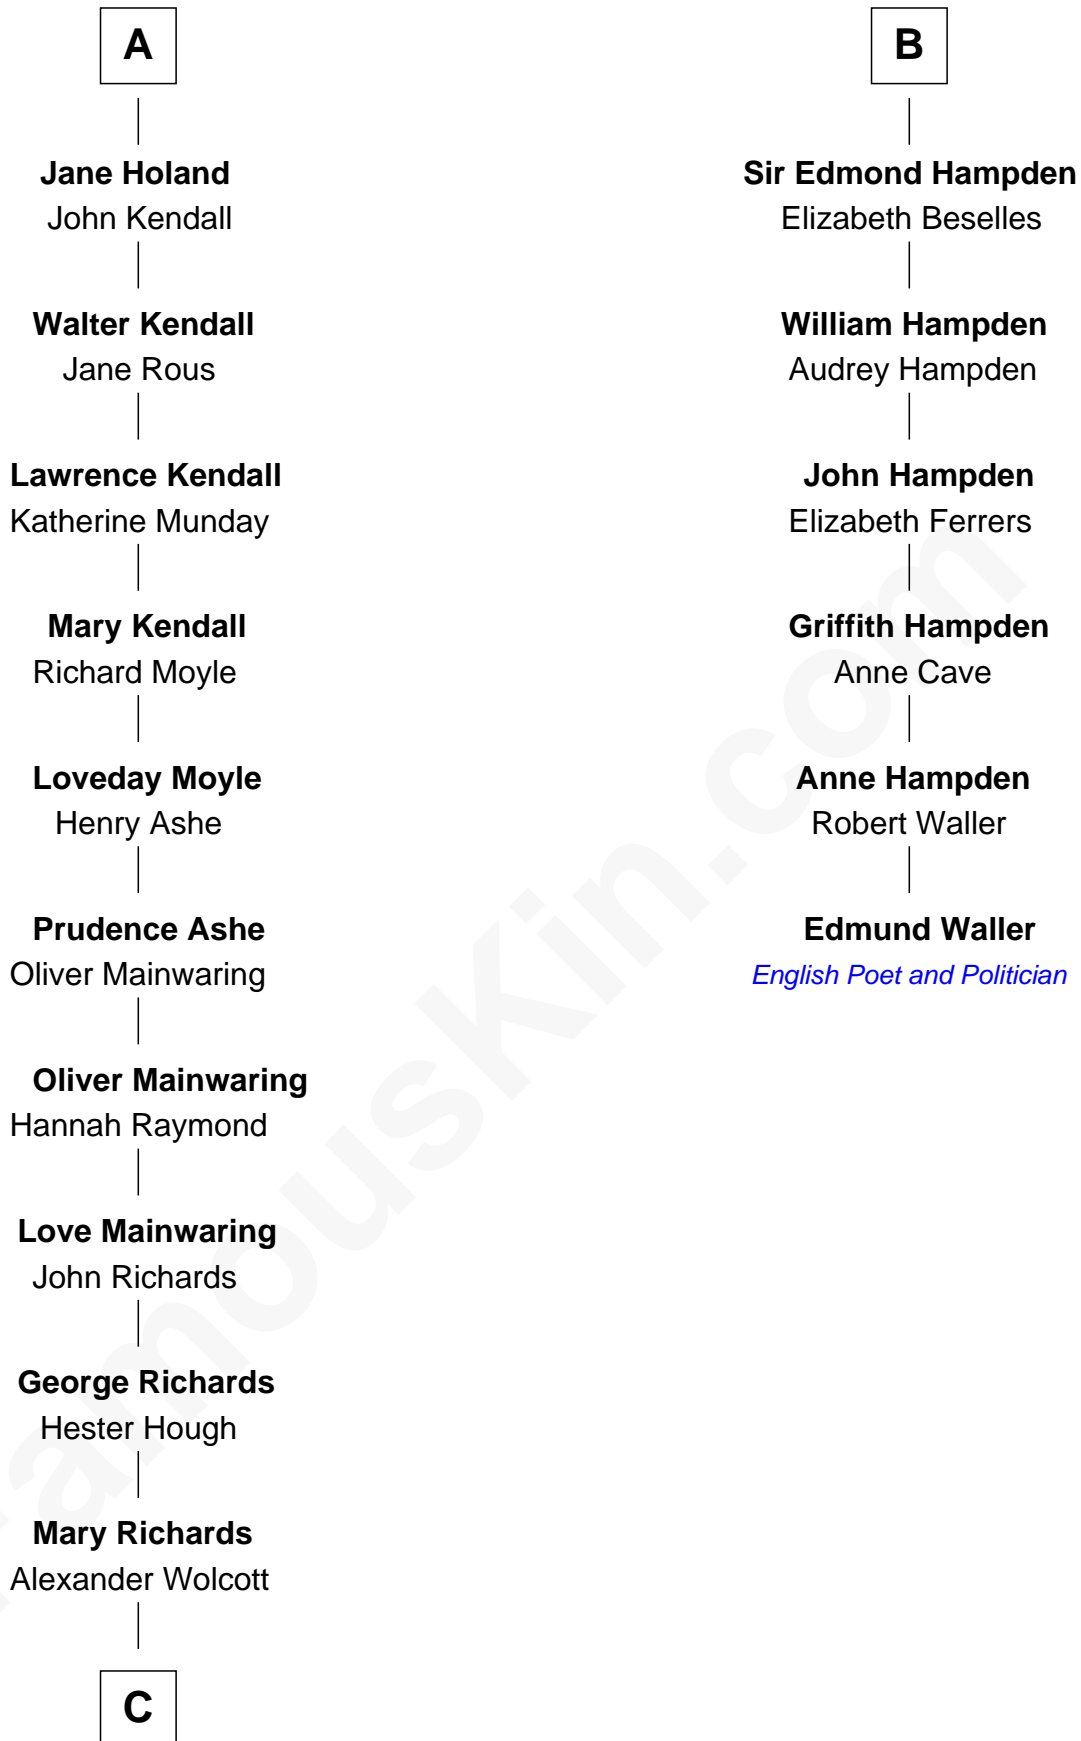

# FamousKin.com Relationship Chart of

**Juliette Gordon Low**  
*Founder of the Girl Scouts*

12th cousin 9 times removed of

**Edmund Waller**  
*English Poet and Politician*

**C**

—  
**Alexander Wolcott**

Frances Burbank

—  
**Frances Wolcott**

Arthur William Magill

—  
**Juliette Augusta Magill**

John Harris Kinzie

—  
**Eleanor Lytle Kinzie**

William Washington Gordon

—  
**Juliette Gordon Low**

*Founder of the Girl Scouts*