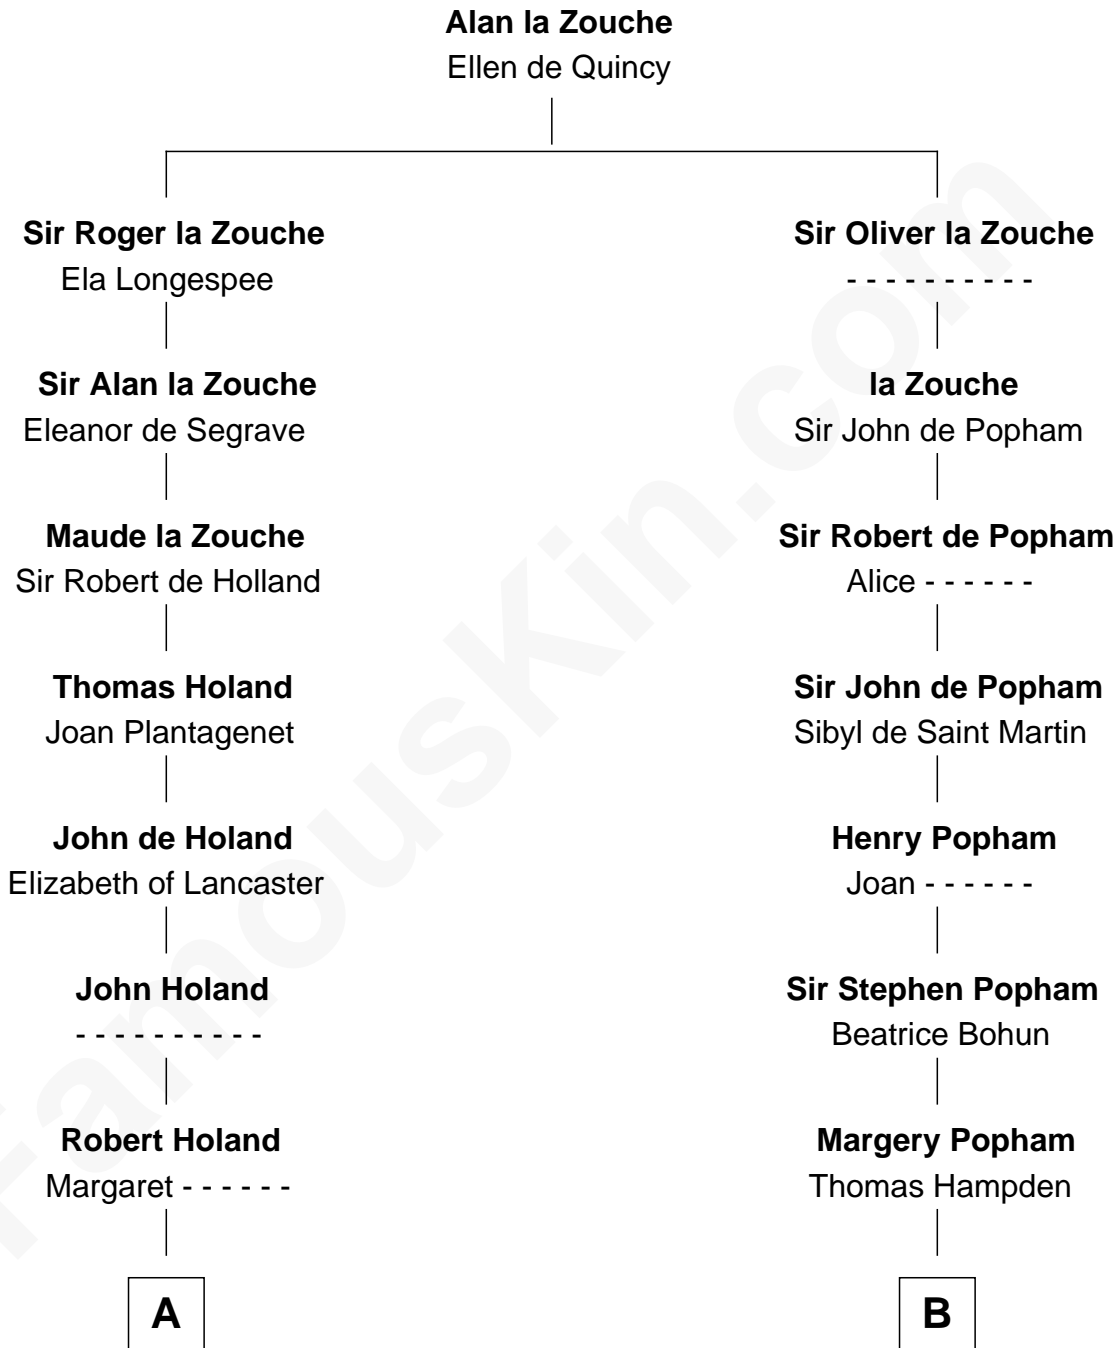

# FamousKin.com Relationship Chart of

**Juliette Gordon Low**  
*Founder of the Girl Scouts*

12th cousin 9 times removed of

**Edmund Waller**  
*English Poet and Politician*

**C**

—  
**Alexander Wolcott**

Frances Burbank

—  
**Frances Wolcott**

Arthur William Magill

—  
**Juliette Augusta Magill**

John Harris Kinzie

—  
**Eleanor Lytle Kinzie**

William Washington Gordon

—  
**Juliette Gordon Low**

*Founder of the Girl Scouts*