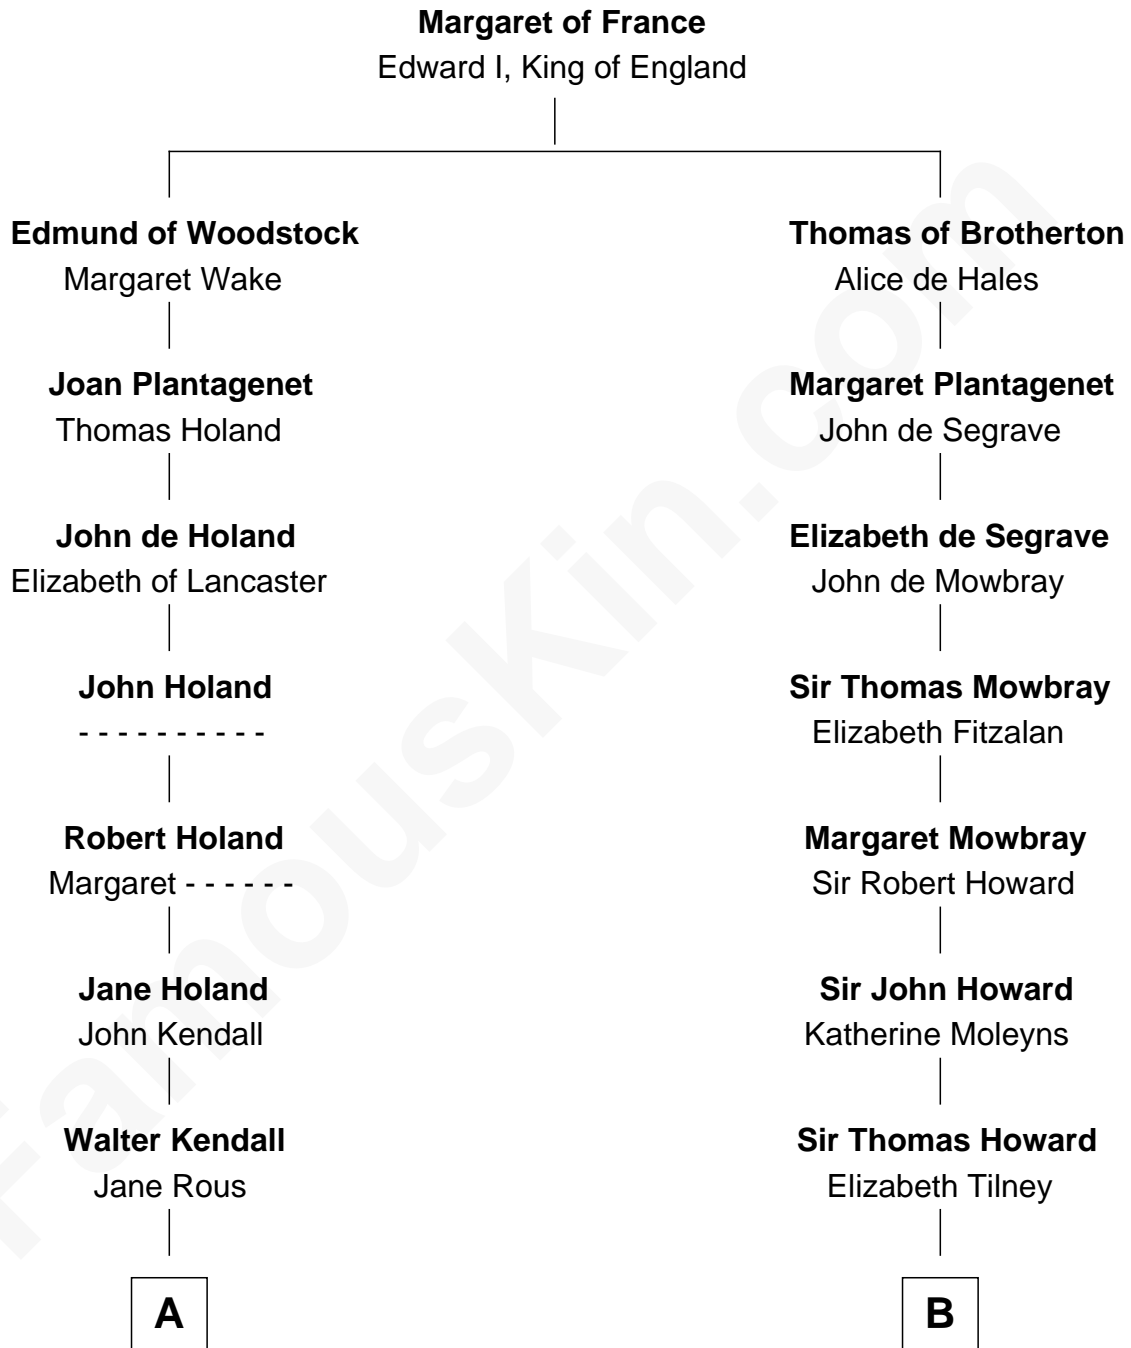

FamousKin.com Relationship Chart of

Juliette Gordon Low
Founder of the Girl Scouts

8th cousin 11 times removed of

Catherine Howard
5th Wife of King Henry VIII

C

—
Juliette Augusta Magill

John Harris Kinzie

—
Eleanor Lytle Kinzie

William Washington Gordon

—
Juliette Gordon Low

Founder of the Girl Scouts

FamousKin.com