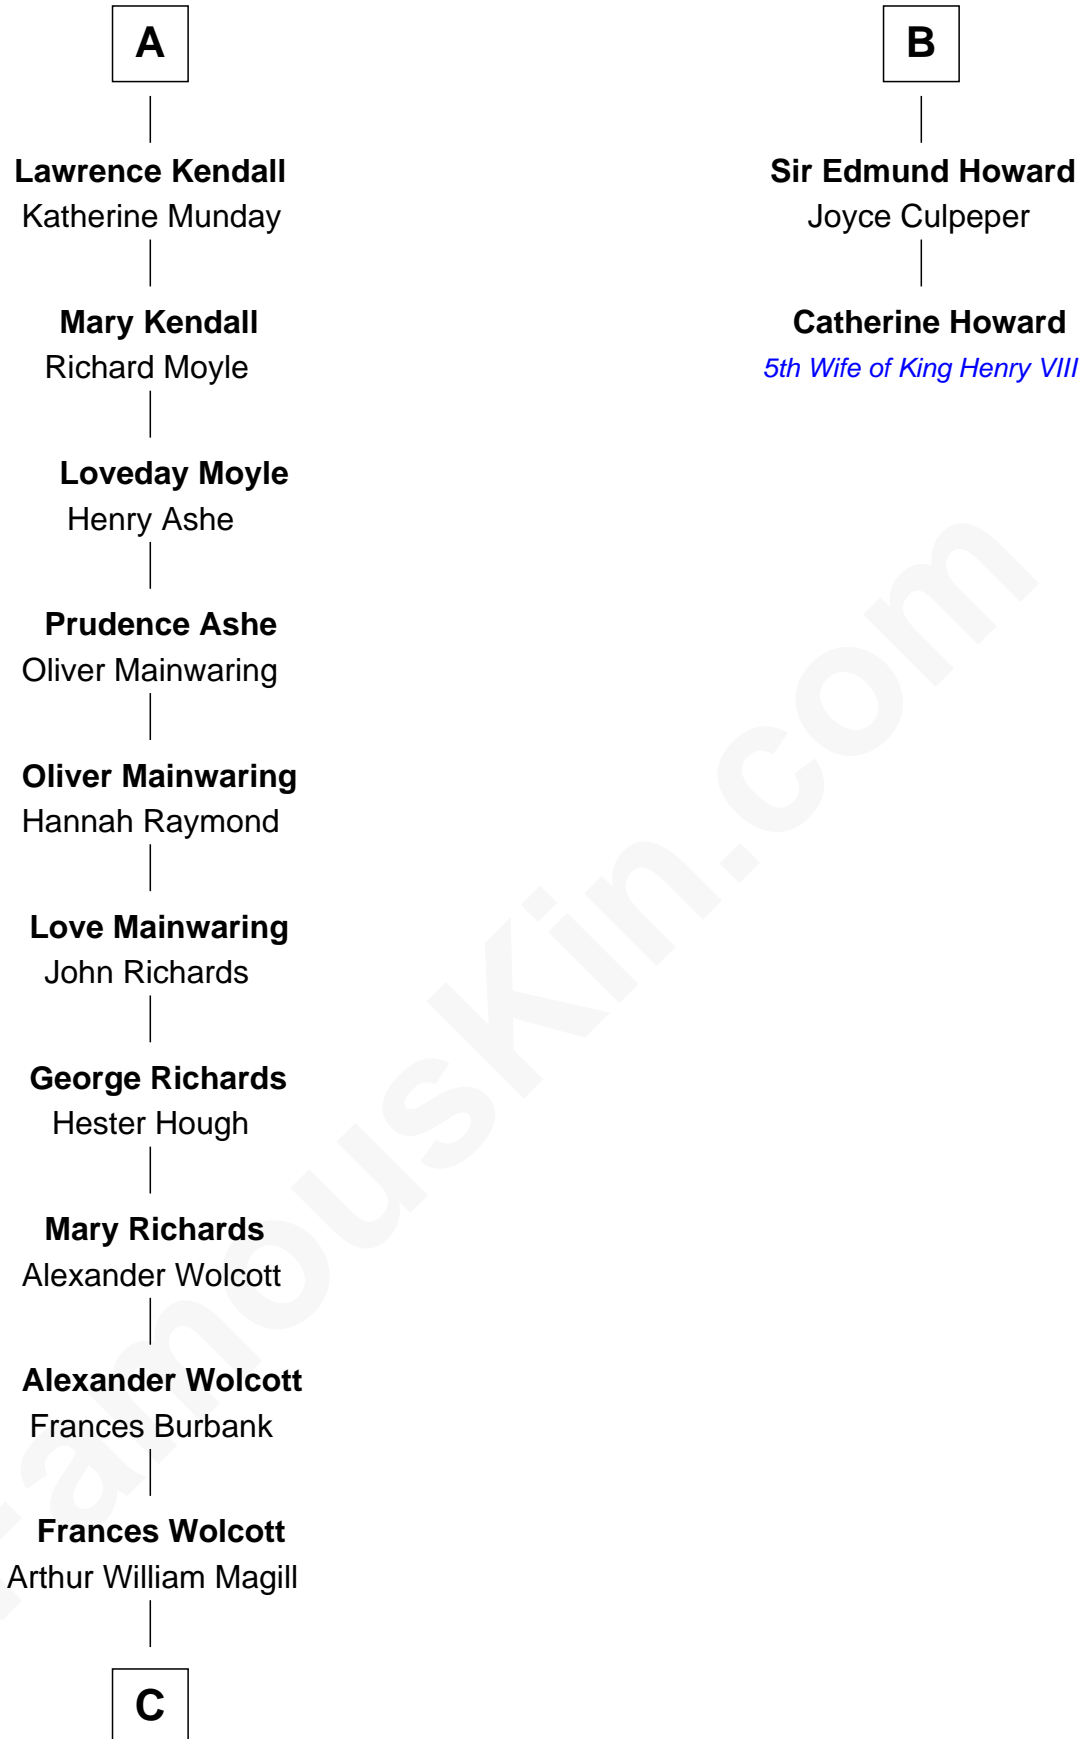

FamousKin.com Relationship Chart of

Juliette Gordon Low
Founder of the Girl Scouts

8th cousin 11 times removed of

Catherine Howard
5th Wife of King Henry VIII

C

—
Juliette Augusta Magill

John Harris Kinzie

—
Eleanor Lytle Kinzie

William Washington Gordon

—
Juliette Gordon Low

Founder of the Girl Scouts

FamousKin.com