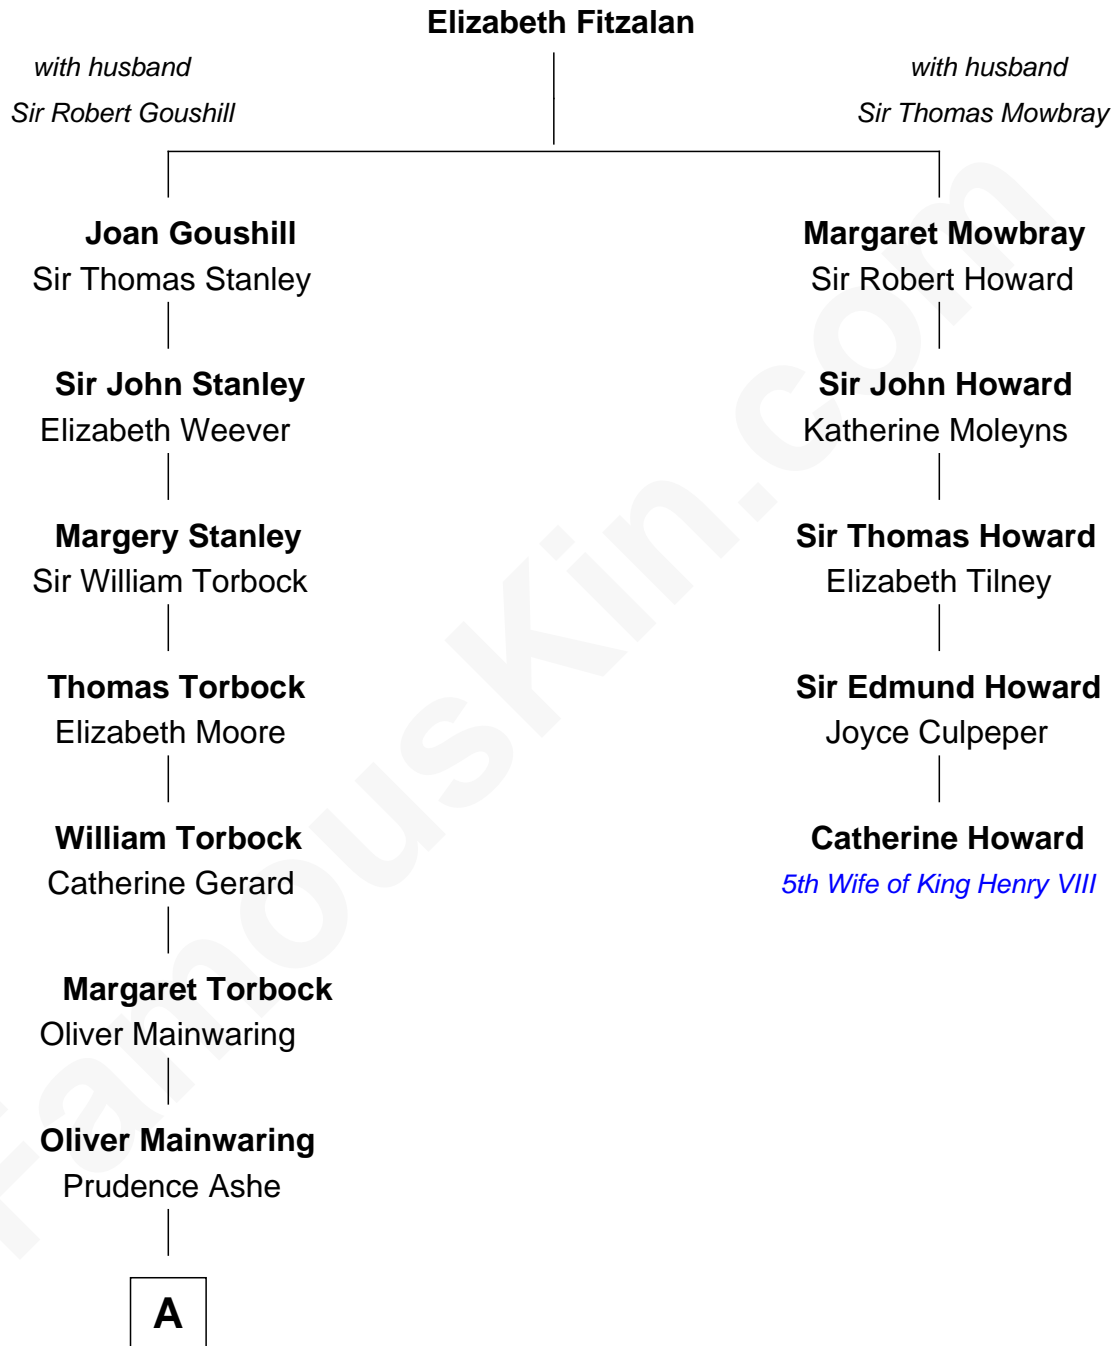

FamousKin.com Relationship Chart of

Juliette Gordon Low
Founder of the Girl Scouts

4th cousin 11 times removed of

Catherine Howard
5th Wife of King Henry VIII

A

—
Oliver Mainwaring

Hannah Raymond

—
Love Mainwaring