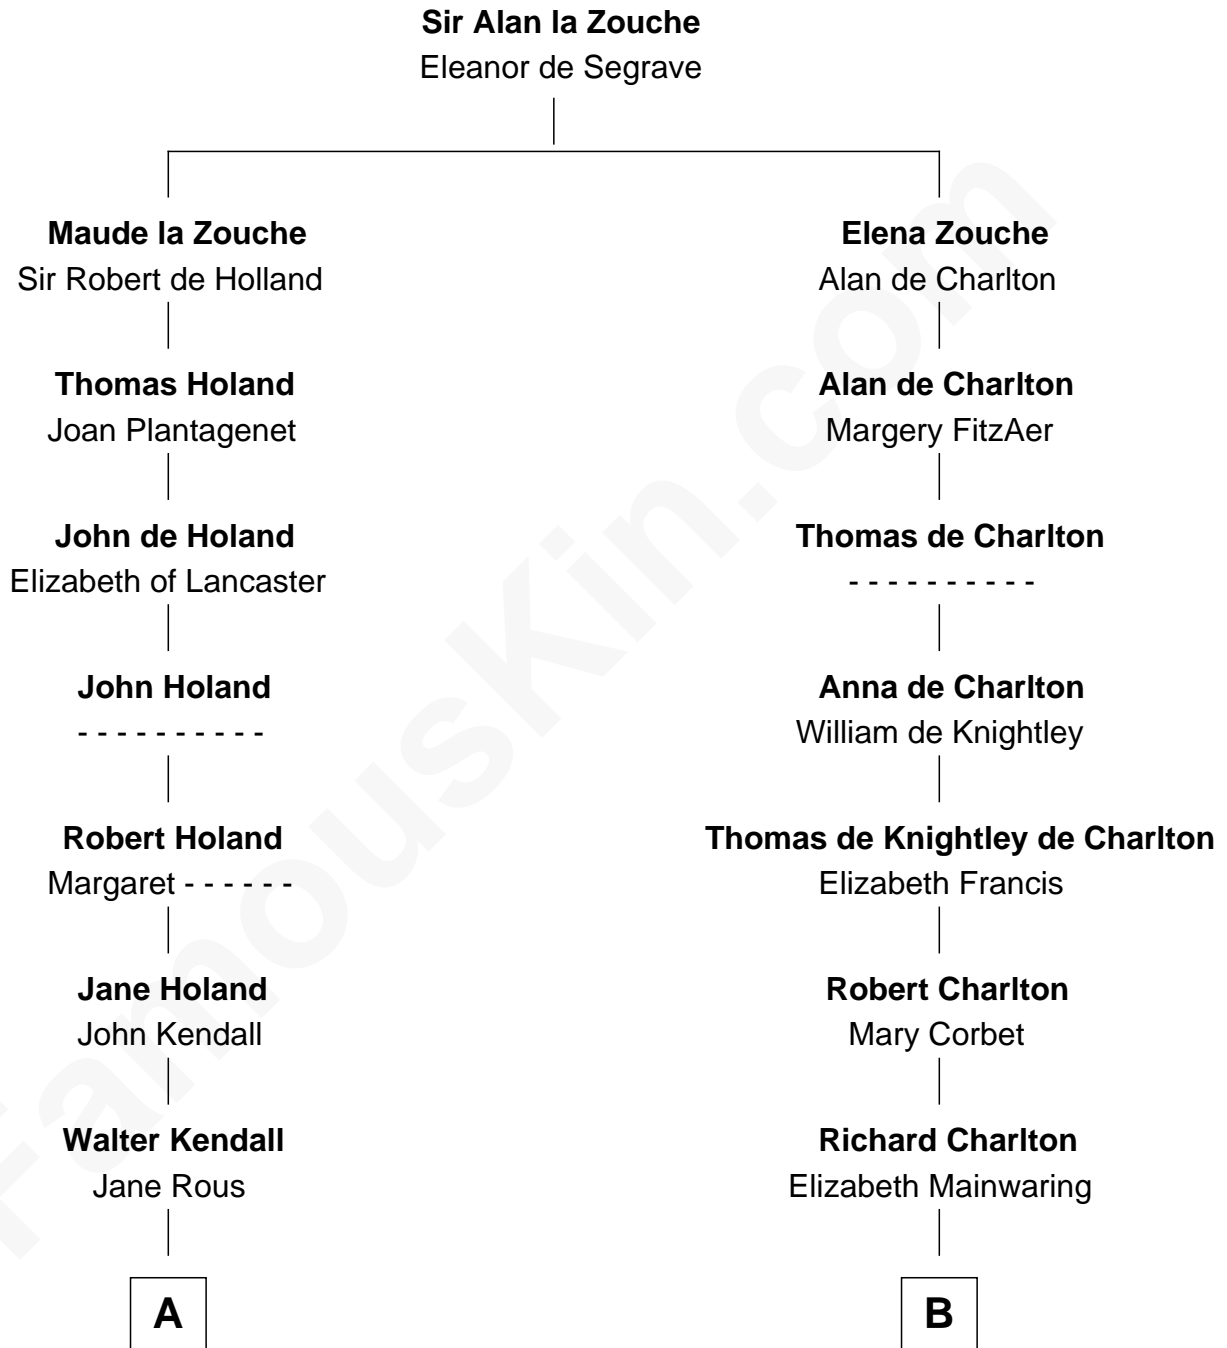

# FamousKin.com Relationship Chart of

**Juliette Gordon Low**  
*Founder of the Girl Scouts*

17th cousin 2 times removed of

**Ralph Waldo Emerson**  
*American Poet*

**C**

—  
**Juliette Augusta Magill**

John Harris Kinzie

—  
**Eleanor Lytle Kinzie**

William Washington Gordon

—  
**Juliette Gordon Low**

*Founder of the Girl Scouts*

FamousKin.com