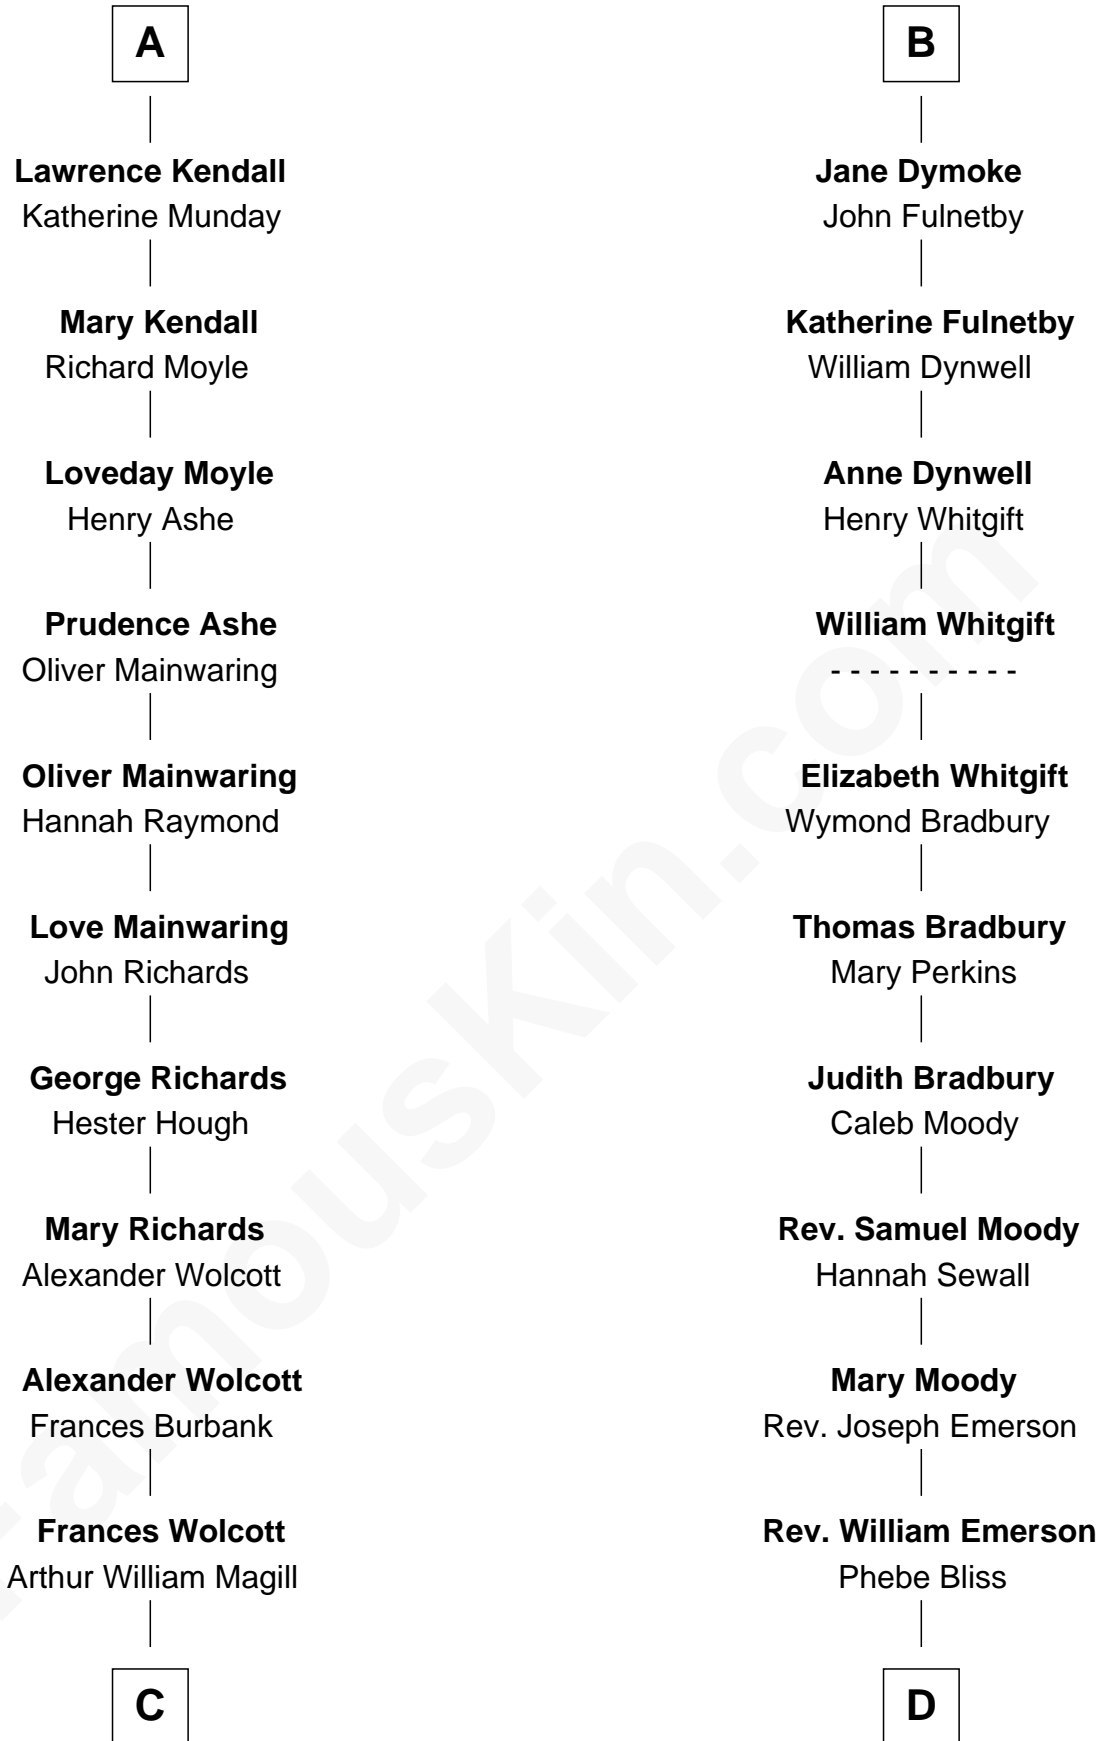

FamousKin.com Relationship Chart of

Juliette Gordon Low
Founder of the Girl Scouts

18th cousin 1 time removed of

Ralph Waldo Emerson
American Poet

C

Juliette Augusta Magill

John Harris Kinzie

Eleanor Lytle Kinzie

William Washington Gordon

Juliette Gordon Low

Founder of the Girl Scouts

D

Rev. William Emerson

Ruth Haskins

Ralph Waldo Emerson

American Poet