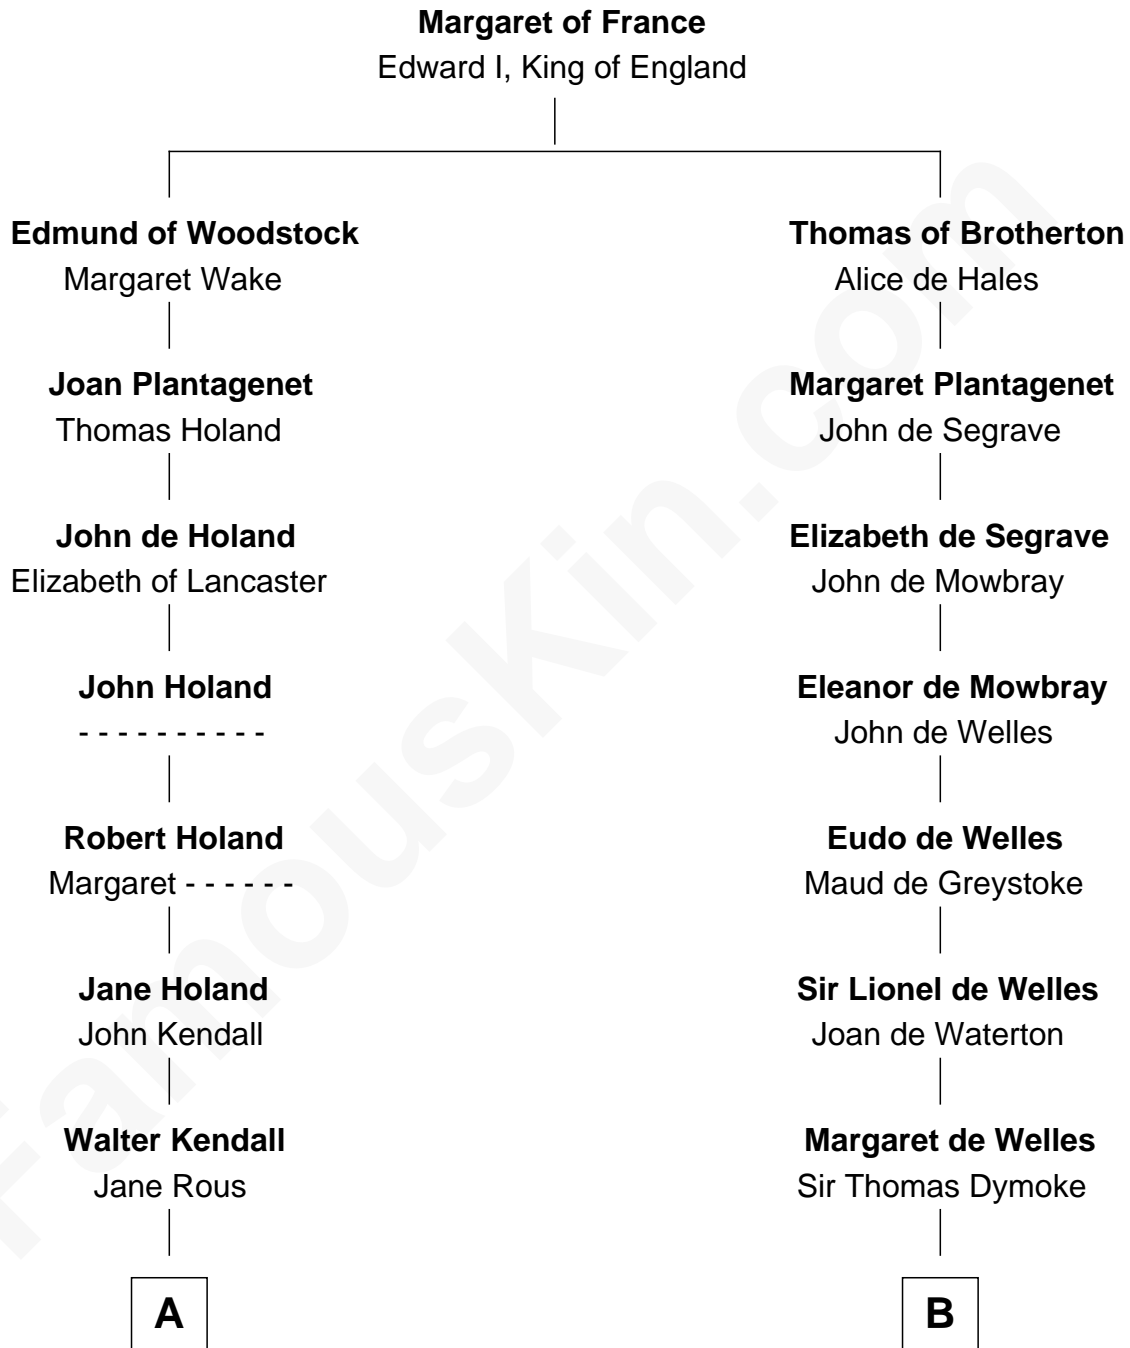

FamousKin.com Relationship Chart of

Juliette Gordon Low
Founder of the Girl Scouts

18th cousin 1 time removed of

Ralph Waldo Emerson
American Poet

C

Juliette Augusta Magill

John Harris Kinzie

Eleanor Lytle Kinzie

William Washington Gordon

Juliette Gordon Low

Founder of the Girl Scouts

D

Rev. William Emerson

Ruth Haskins

Ralph Waldo Emerson

American Poet