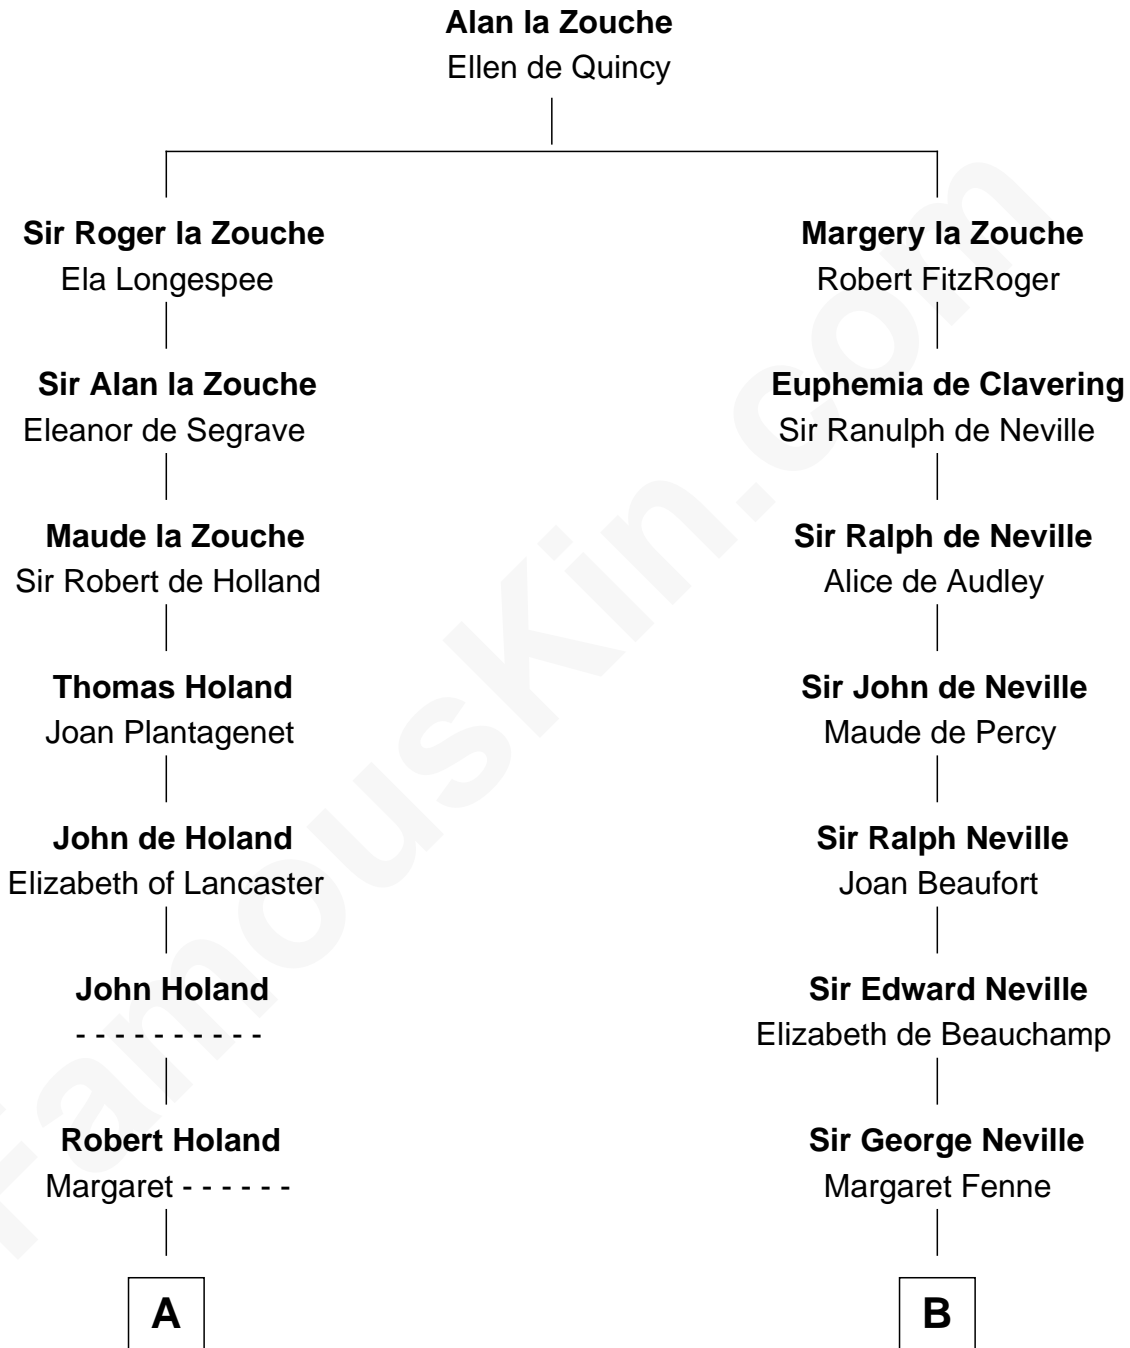

# FamousKin.com

## Relationship Chart of

**Juliette Gordon Low**  
*Founder of the Girl Scouts*

20th cousin 1 time removed of

**Admiral Richard Byrd**  
*Polar Explorer*

**C**

**Alexander Wolcott**

Frances Burbank

**Frances Wolcott**