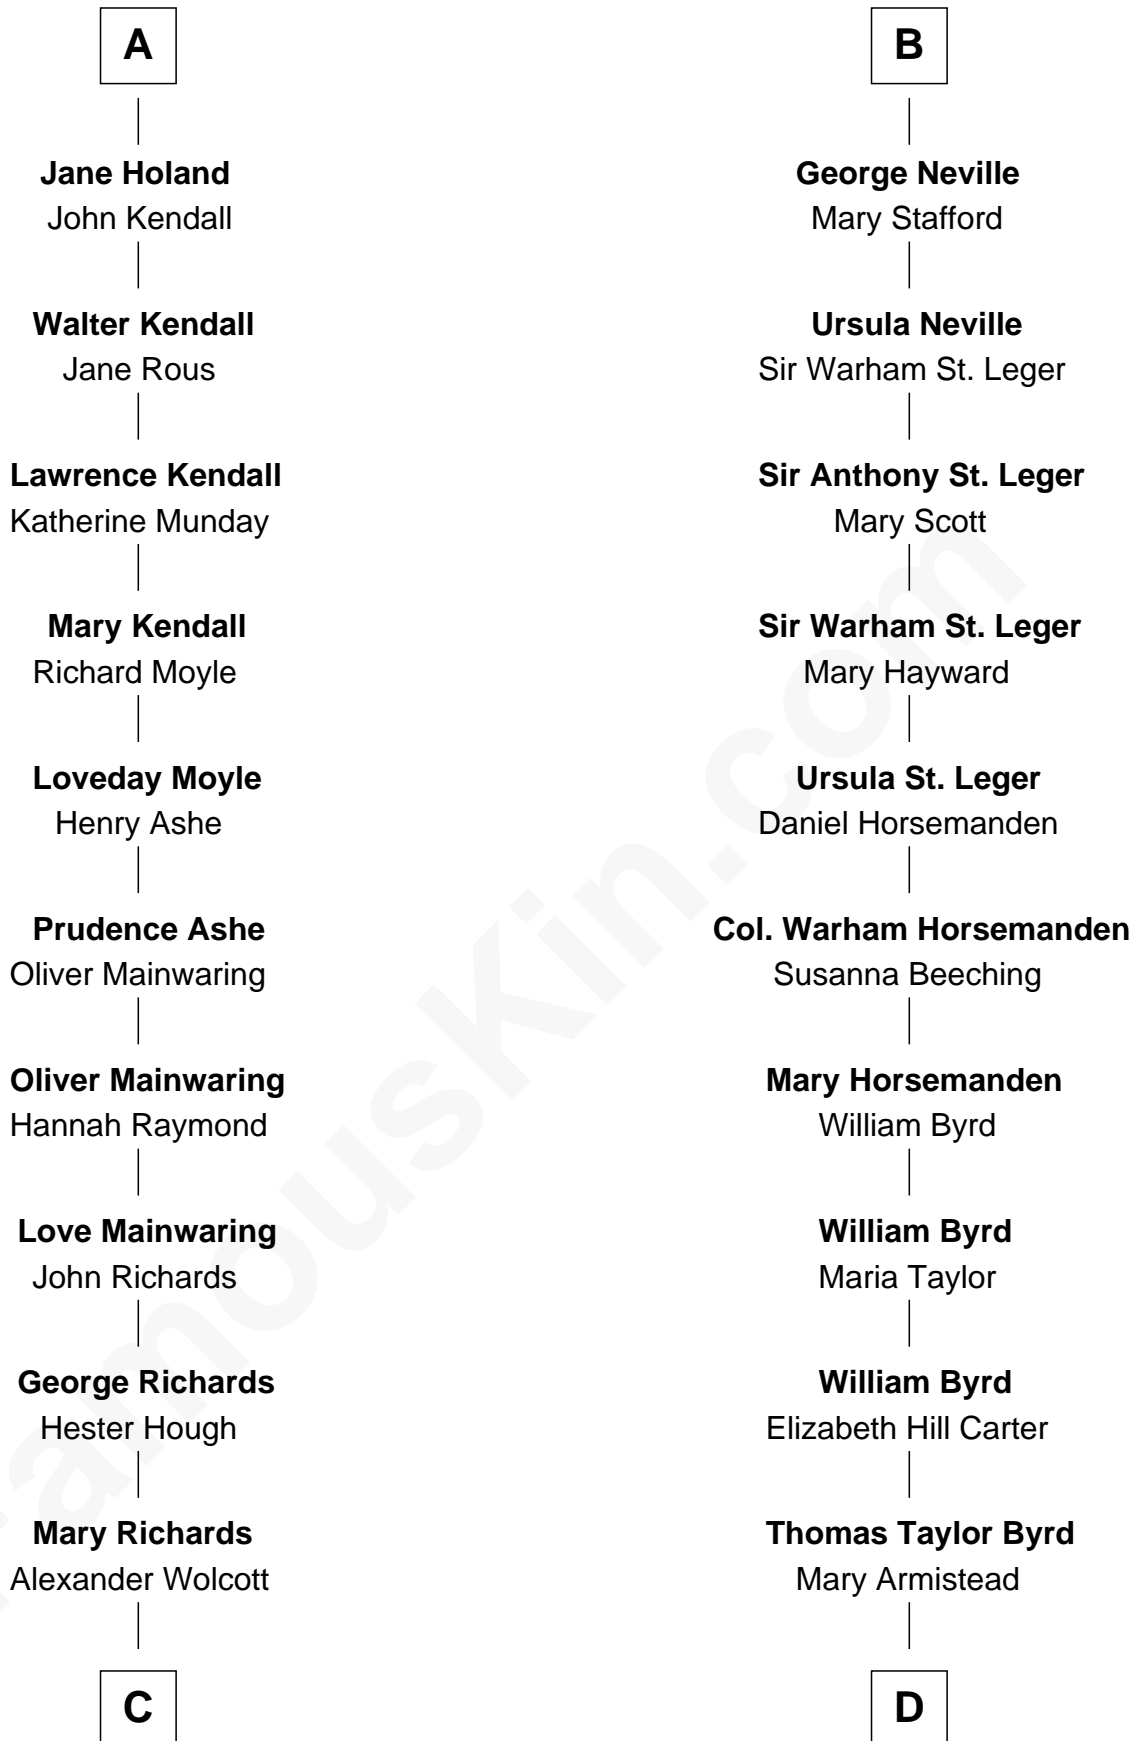

# FamousKin.com

## Relationship Chart of

**Juliette Gordon Low**  
*Founder of the Girl Scouts*

20th cousin 1 time removed of

**Admiral Richard Byrd**  
*Polar Explorer*

**C**

**Alexander Wolcott**

Frances Burbank

**Frances Wolcott**

**Richard Evelyn Byrd**

Anne Harrison

**Col. William Byrd**

Jane Meriwether Rivers

**Richard Evelyn Byrd**

Eleanor Bolling Flood

**Admiral Richard Byrd**

*Polar Explorer*