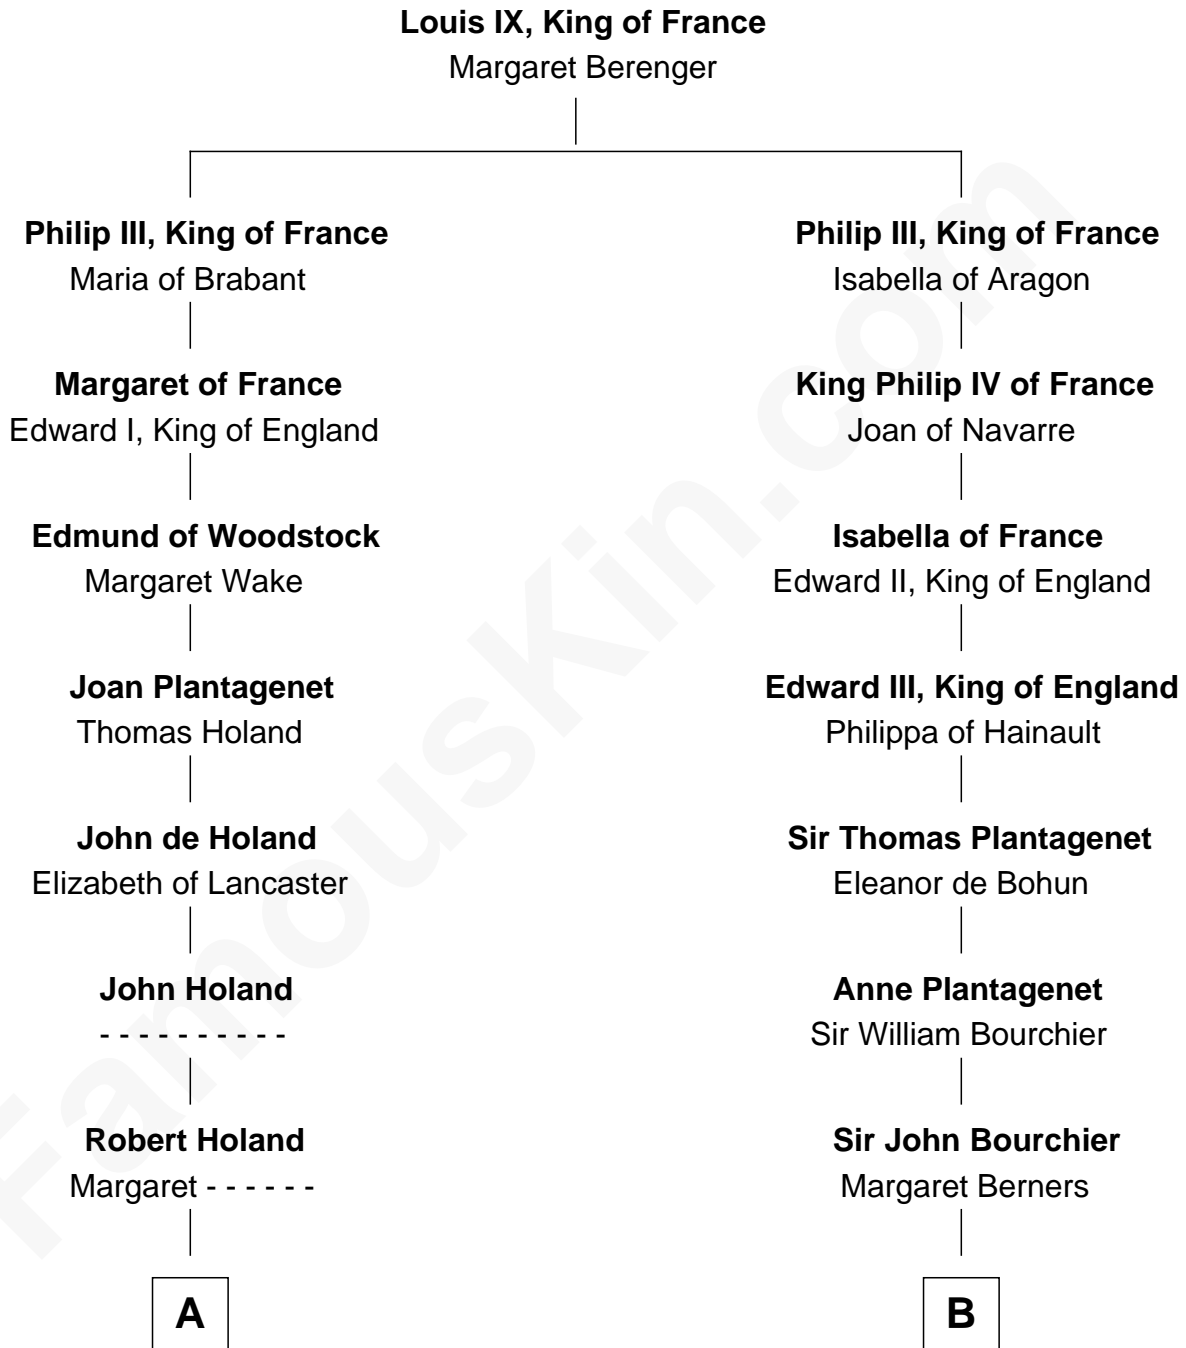

FamousKin.com Relationship Chart of

Juliette Gordon Low
Founder of the Girl Scouts

17th cousin 4 times removed of

Robert Treat Paine

Signer of the Declaration of Independence

C

—
Alexander Wolcott

Frances Burbank