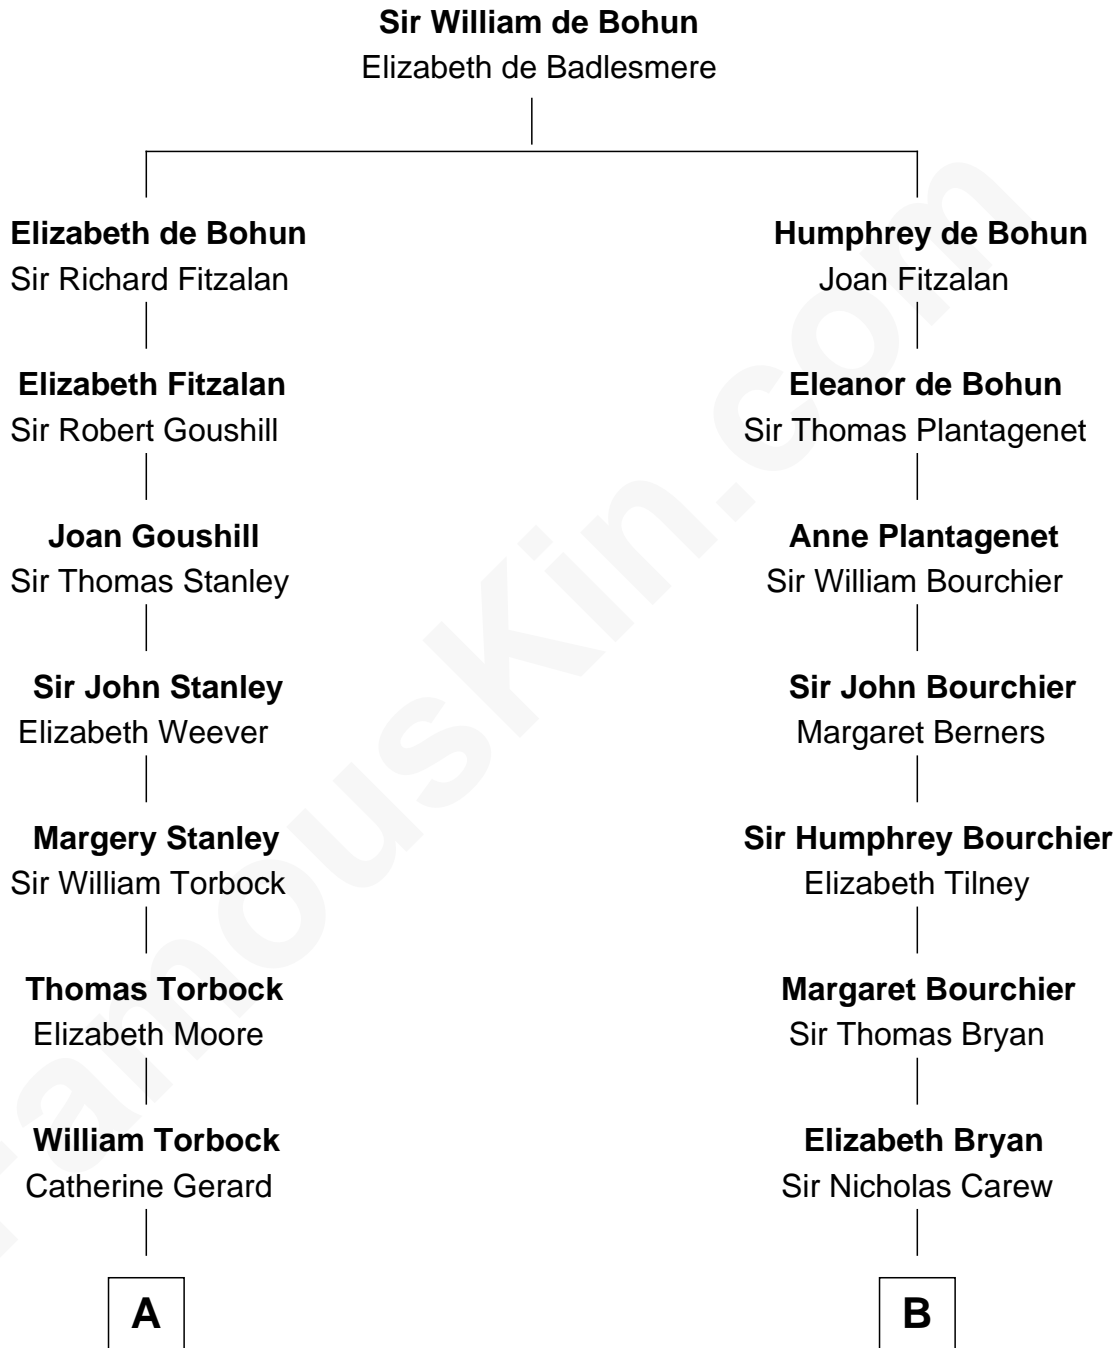

FamousKin.com
Relationship Chart of
Juliette Gordon Low
Founder of the Girl Scouts

14th cousin 3 times removed of

Robert Treat Paine
Signer of the Declaration of Independence

A

Margaret Torbock

Oliver Mainwaring

Oliver Mainwaring

Prudence Ashe

Oliver Mainwaring

Hannah Raymond

Love Mainwaring

John Richards

George Richards

Hester Hough