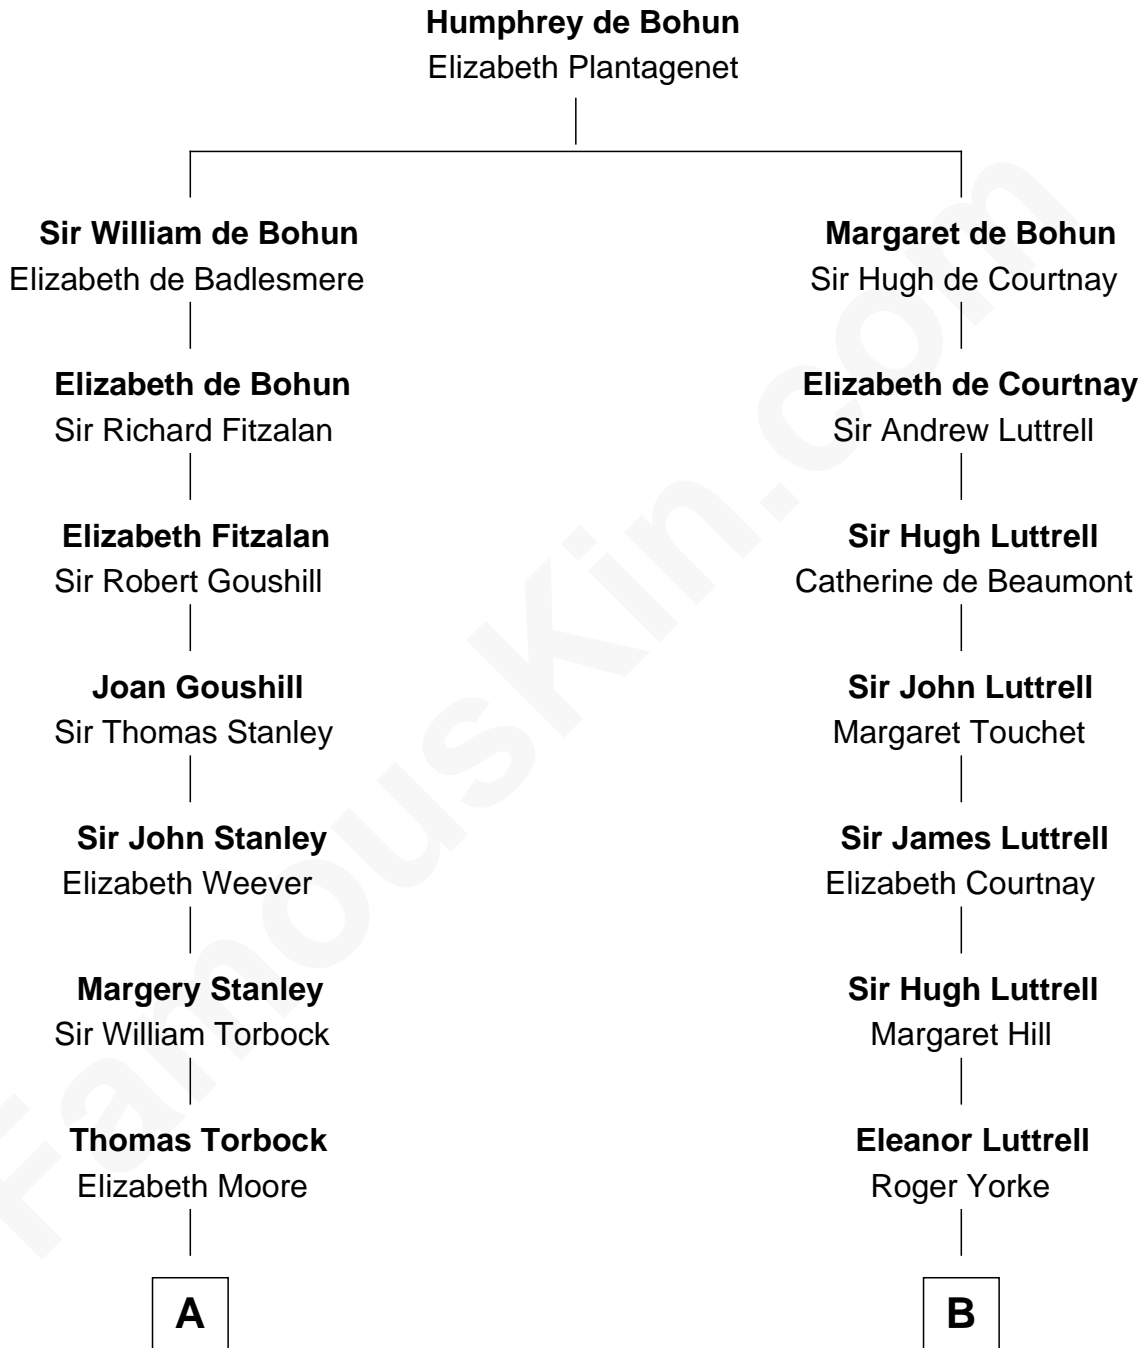

FamousKin.com Relationship Chart of

Juliette Gordon Low
Founder of the Girl Scouts

14th cousin 4 times removed of

General William Whipple
Signer of the Declaration of Independence

C

Eleanor Lytle Kinzie
William Washington Gordon

Juliette Gordon Low
Founder of the Girl Scouts

FamousKin.com