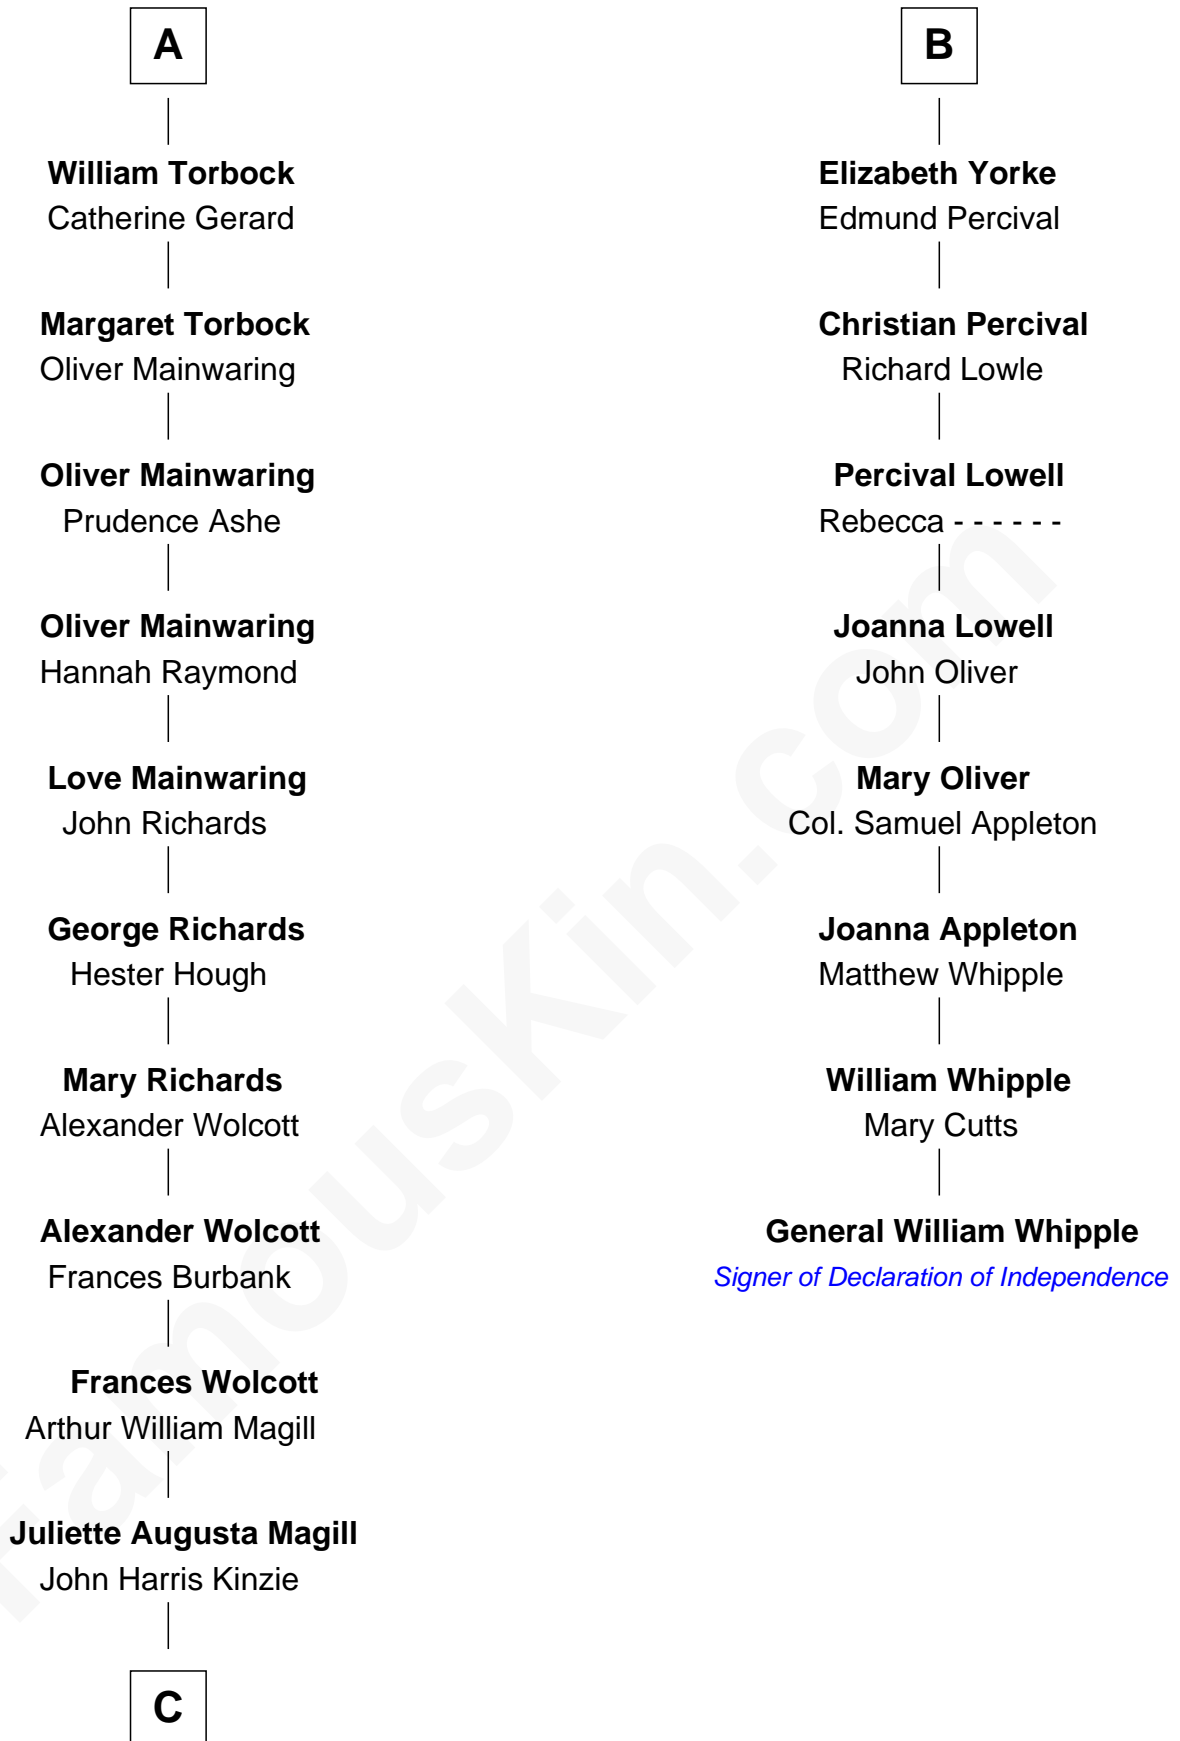

FamousKin.com Relationship Chart of

Juliette Gordon Low
Founder of the Girl Scouts

14th cousin 4 times removed of

General William Whipple
Signer of the Declaration of Independence

C

Eleanor Lytle Kinzie
William Washington Gordon