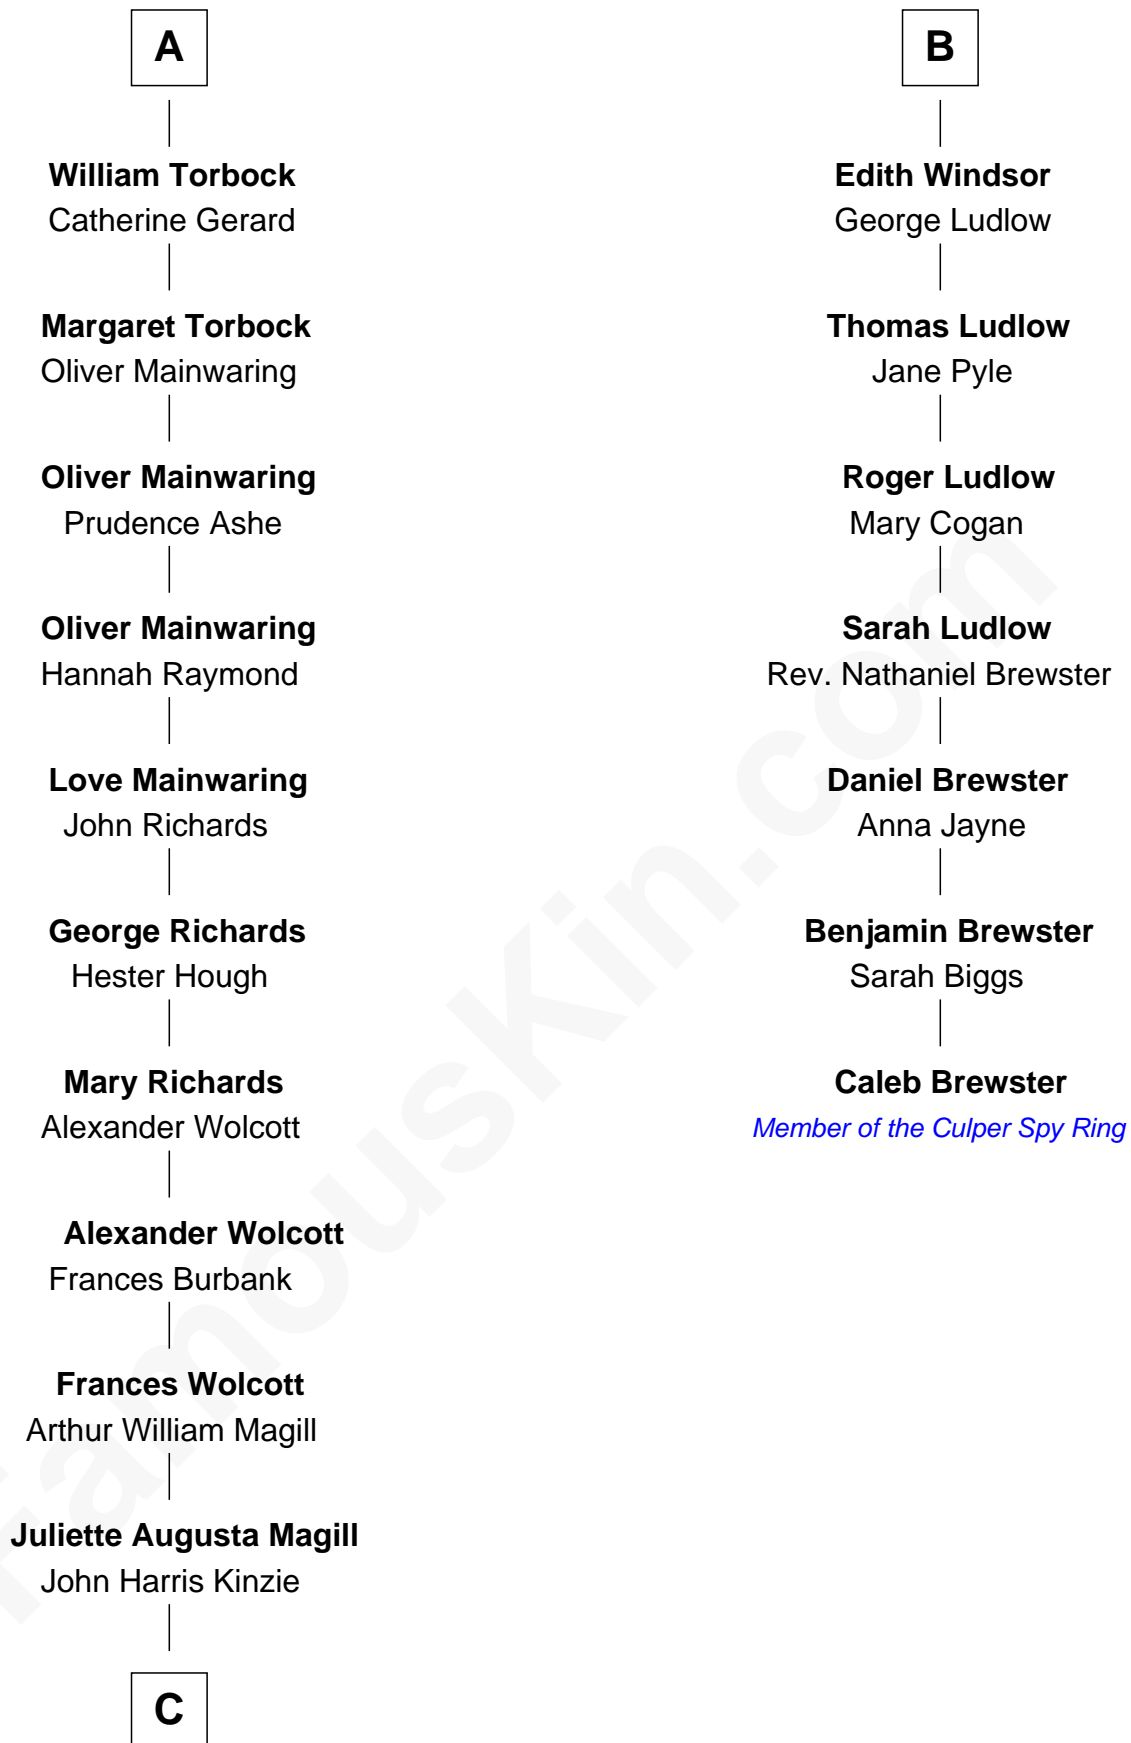

**FamousKin.com**  
**Relationship Chart of**  
**Juliette Gordon Low**  
*Founder of the Girl Scouts*

13th cousin 5 times removed of

**Caleb Brewster**

*Member of the Culper Spy Ring during the American Revolution*

**Elizabeth Fitzalan**  
 Sir Robert Goushill

**Sir Hugh Luttrell**  
 Catherine de Beaumont

**Joan Goushill**  
 Sir Thomas Stanley

**Elizabeth Luttrell**  
 John Stratton

**Sir John Stanley**  
 Elizabeth Weever

**Elizabeth Stratton**  
 John Andrews

**Margery Stanley**  
 Sir William Torbock

**Elizabeth Andrews**  
 Sir Thomas de Windsor

**Thomas Torbock**  
 Elizabeth Moore

**Sir Andrews de Windsor**  
 Elizabeth Blount

**A**

**B**

**C**

—  
**Eleanor Lytle Kinzie**  
William Washington Gordon

—  
**Juliette Gordon Low**  
*Founder of the Girl Scouts*

FamousKin.com