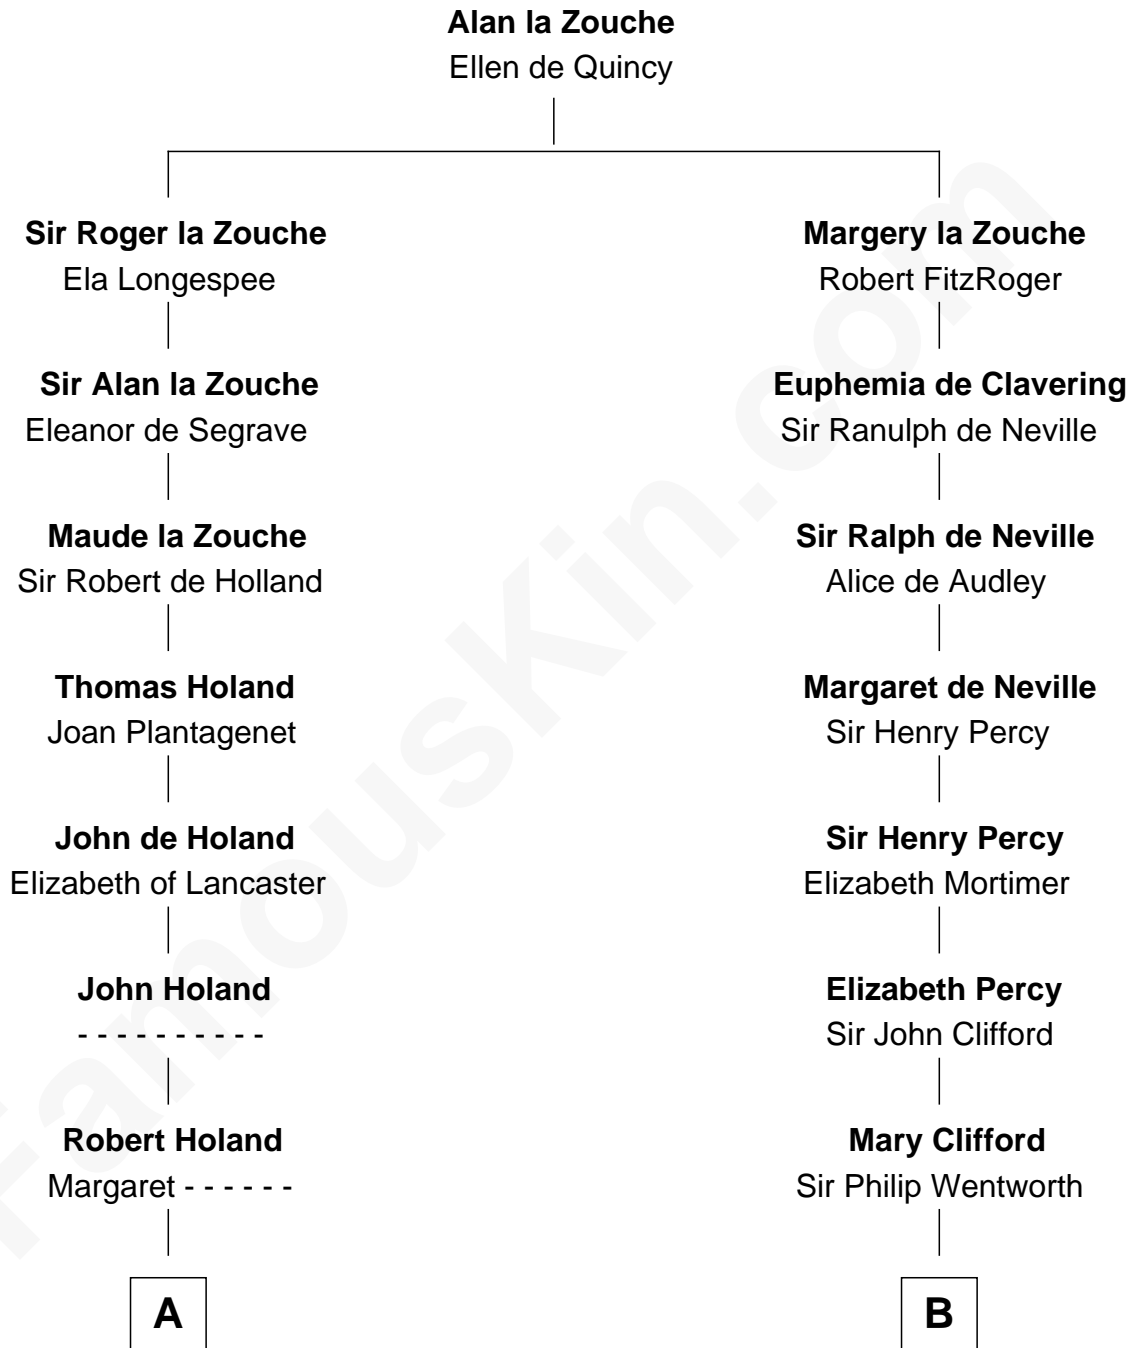

# FamousKin.com Relationship Chart of

**Juliette Gordon Low**  
*Founder of the Girl Scouts*

15th cousin 6 times removed of

**Caesar Rodney**

*Signer of the Declaration of Independence*

**C**

—  
**Alexander Wolcott**

Frances Burbank

—  
**Frances Wolcott**

Arthur William Magill

—  
**Juliette Augusta Magill**

John Harris Kinzie

—  
**Eleanor Lytle Kinzie**

William Washington Gordon

—  
**Juliette Gordon Low**

*Founder of the Girl Scouts*

FamousKin.com