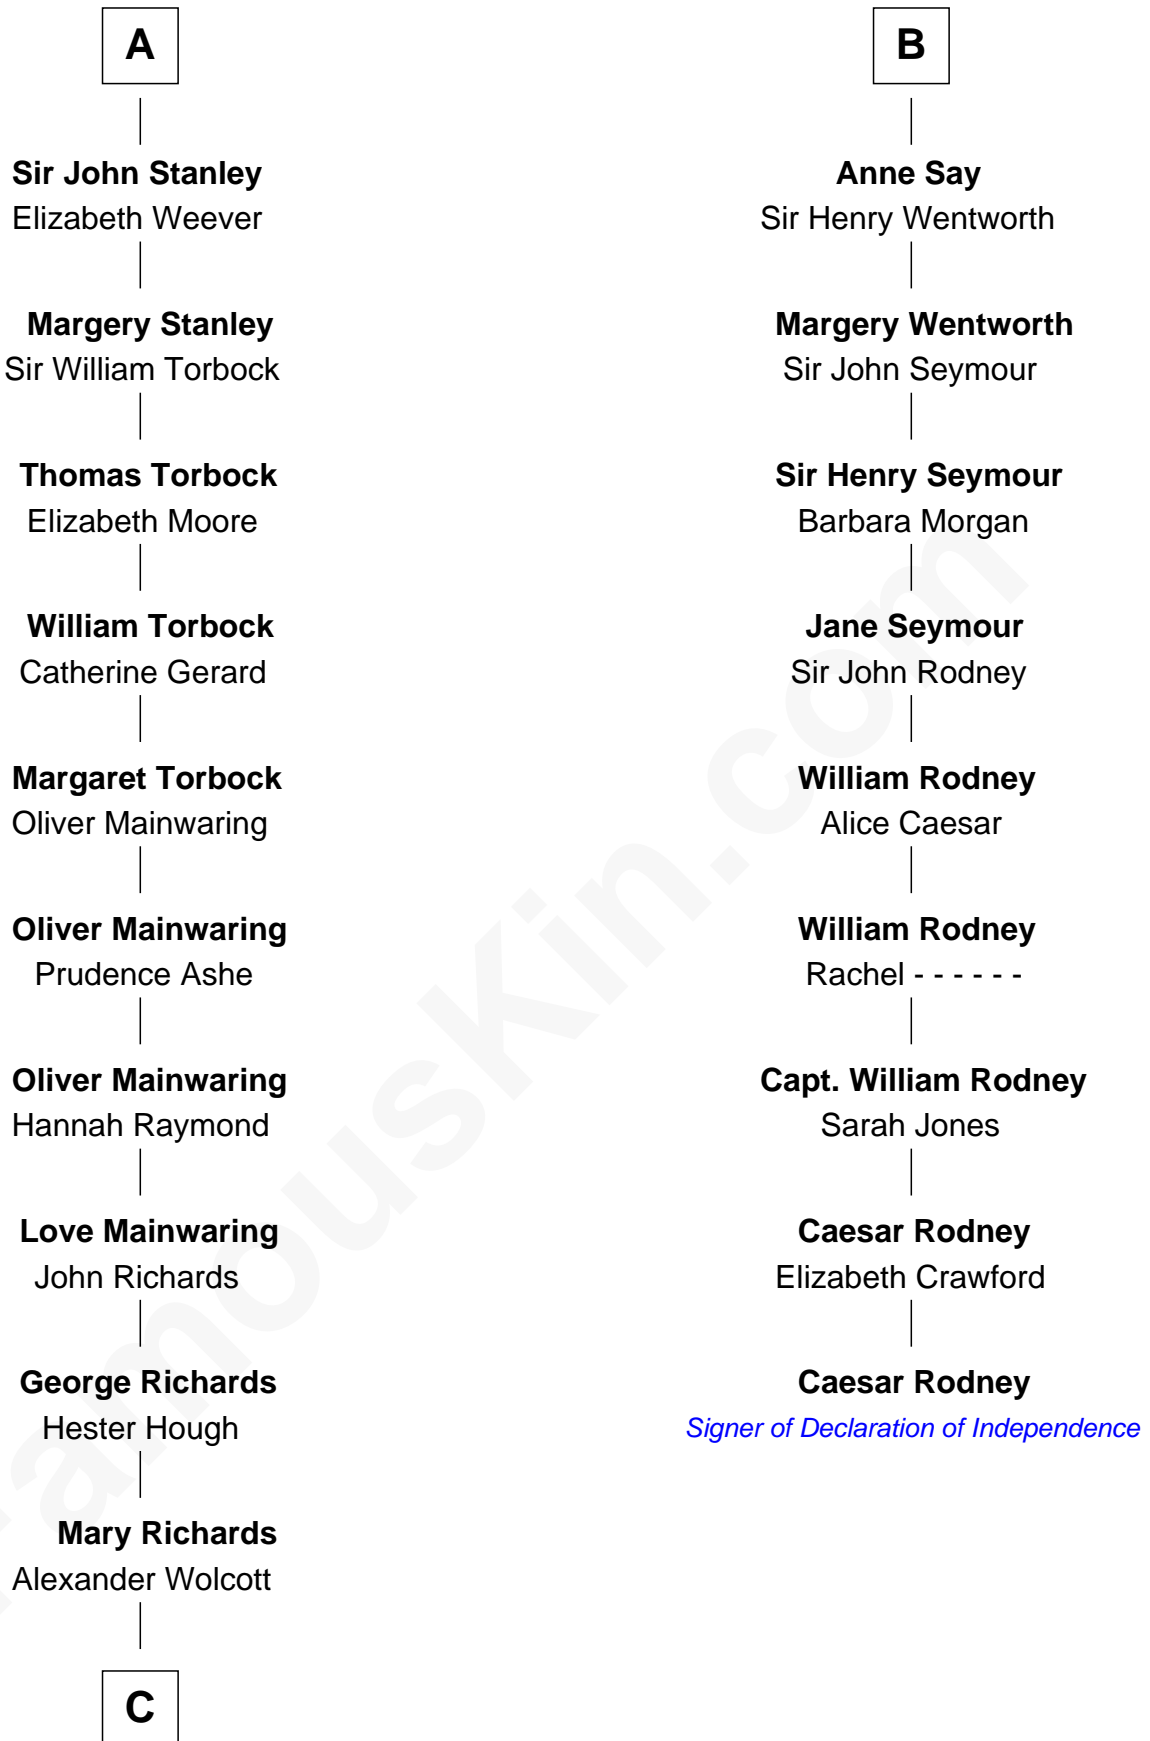

FamousKin.com Relationship Chart of

Juliette Gordon Low
Founder of the Girl Scouts

15th cousin 6 times removed of

Caesar Rodney

Signer of the Declaration of Independence

Sir Humphrey de Bohun

Maud of Eu

Sir Humphrey de Bohun

Eleanor de Braiose

Humphrey de Bohun

Maud de Fiennes

Humphrey de Bohun

Elizabeth Plantagenet

Sir William de Bohun

Elizabeth de Badlesmere

Elizabeth de Bohun

Maud de Verdun

Sir John de Grey

Sir Roger de Grey

Elizabeth de Hastings

Sir Reynold de Grey

Eleanor le Strange

Ida Grey

John Cokayne

Elizabeth Cokayne

Sir Laurence Cheney

Elizabeth Cheney

Sir John Say

B

C

—
Alexander Wolcott

Frances Burbank