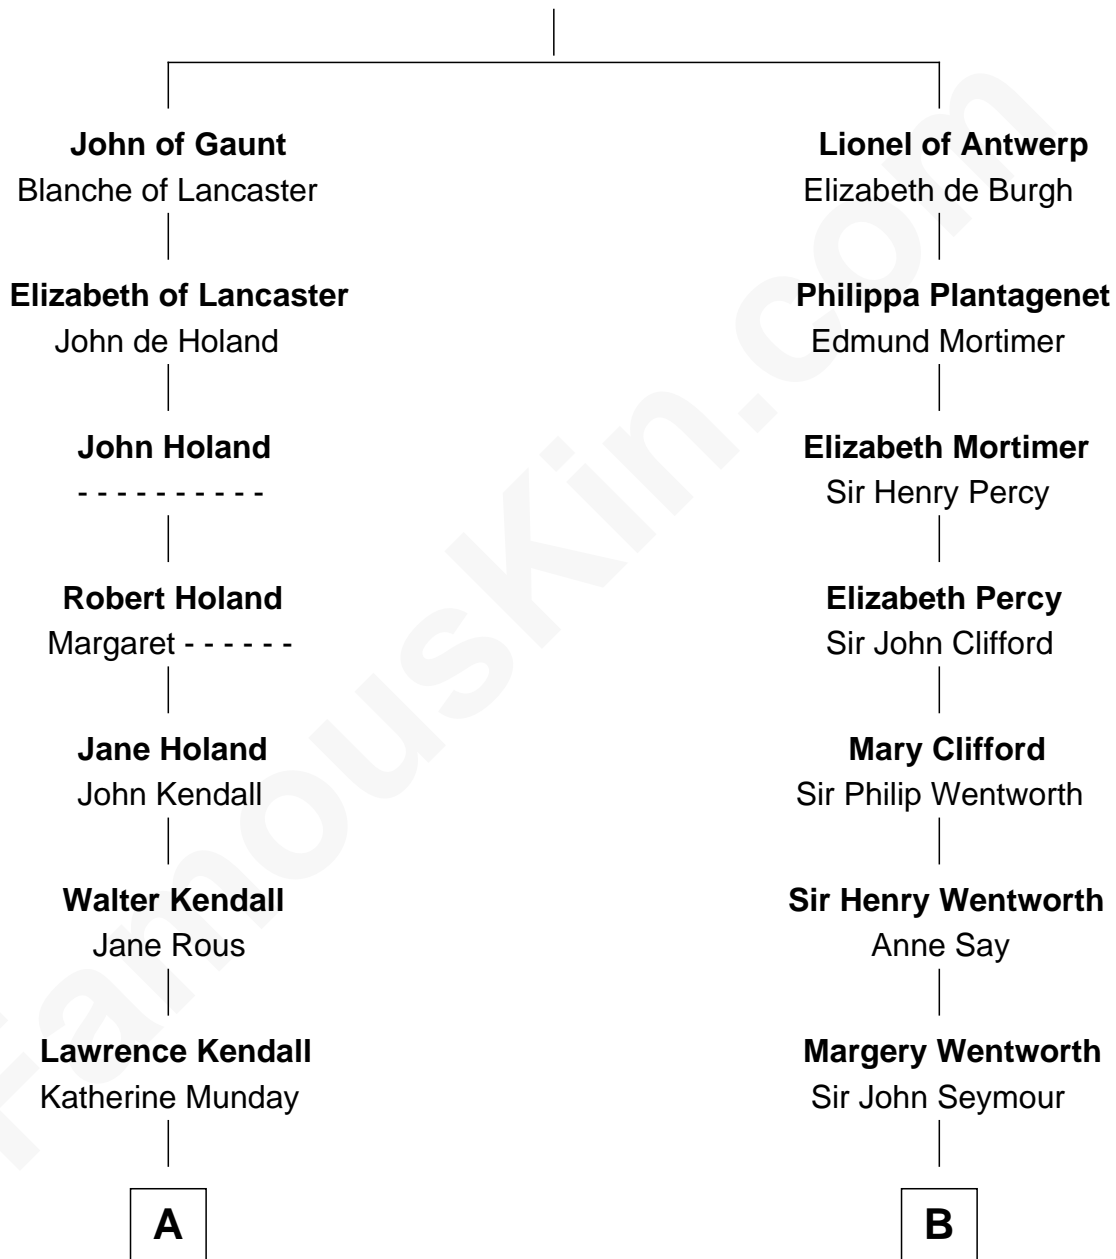

FamousKin.com Relationship Chart of

Juliette Gordon Low
Founder of the Girl Scouts

13th cousin 5 times removed of

Caesar Rodney

Signer of the Declaration of Independence

Edward III, King of England

Philippa of Hainault

C

Eleanor Lytle Kinzie
William Washington Gordon

Juliette Gordon Low
Founder of the Girl Scouts

FamousKin.com