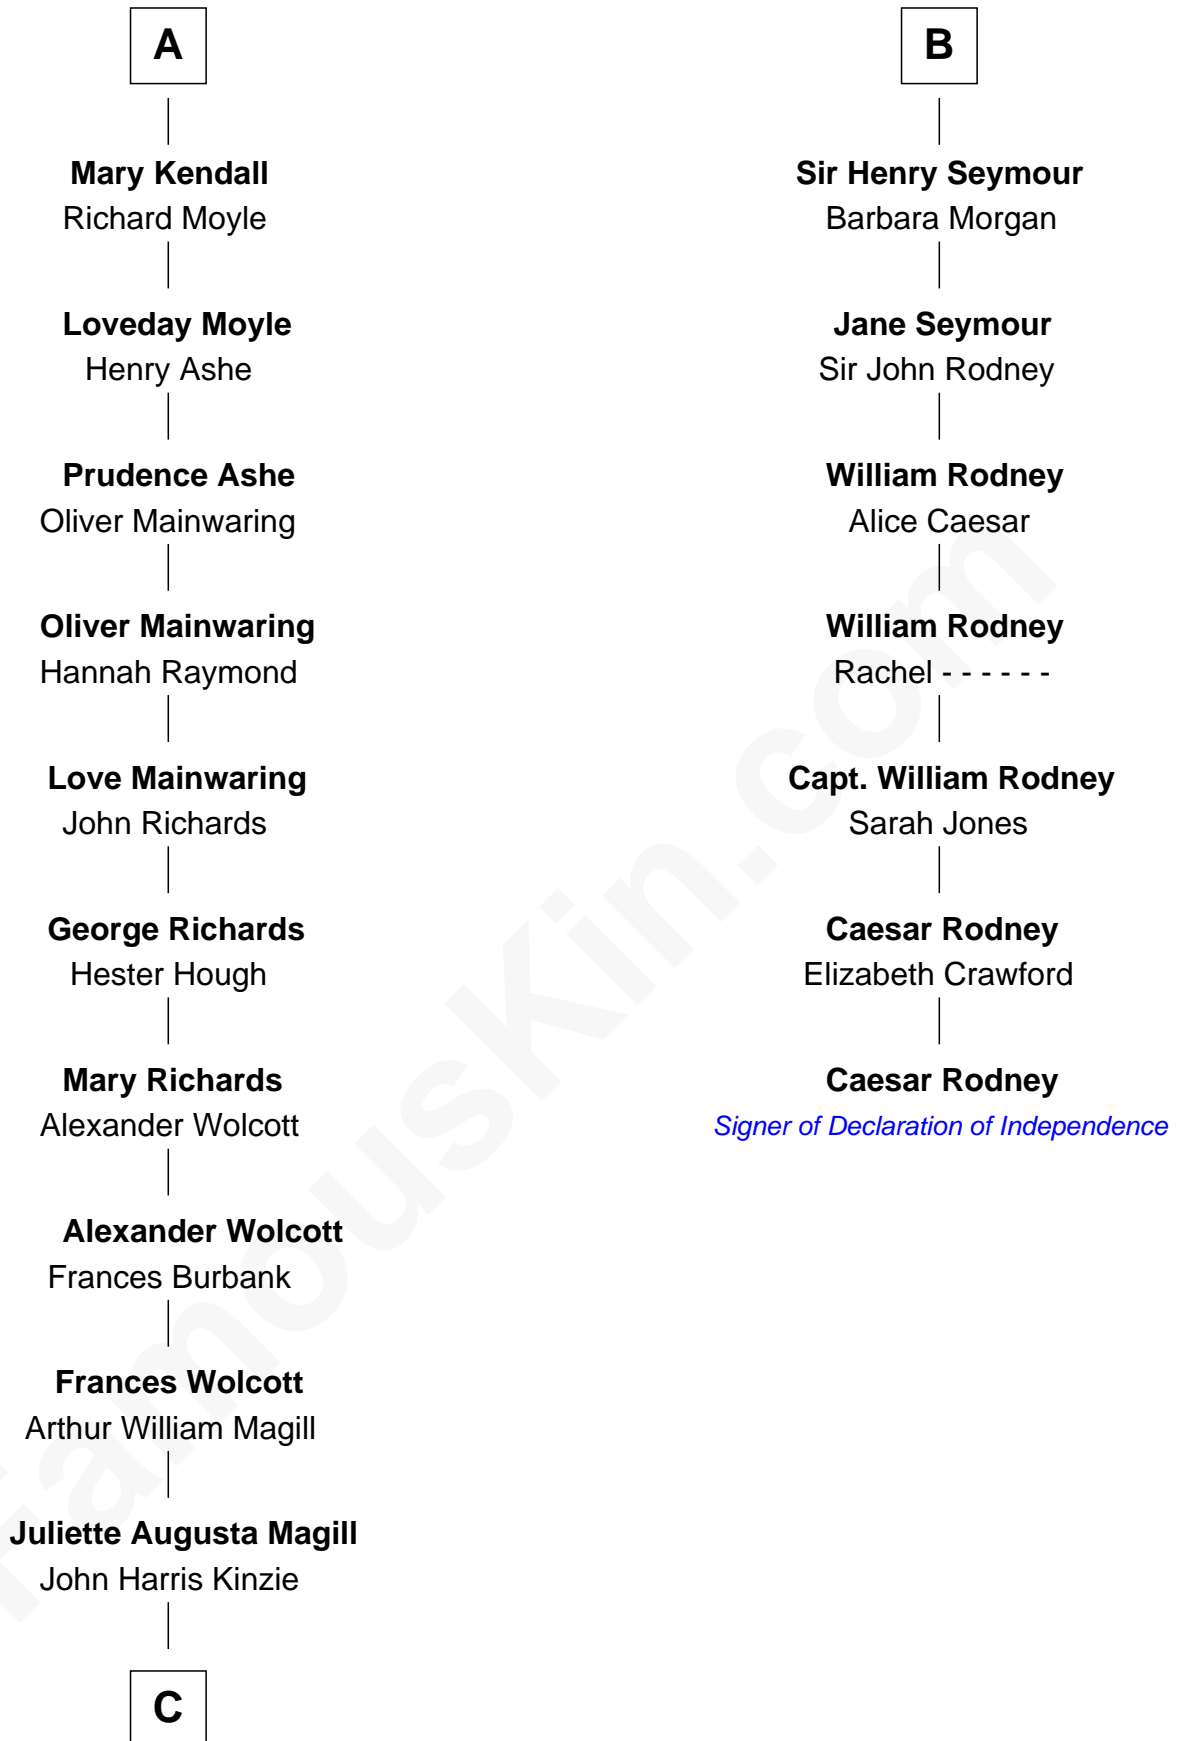

FamousKin.com Relationship Chart of

Juliette Gordon Low
Founder of the Girl Scouts

13th cousin 5 times removed of

Caesar Rodney

Signer of the Declaration of Independence

Edward III, King of England

Philippa of Hainault

C

Eleanor Lytle Kinzie
William Washington Gordon

Juliette Gordon Low
Founder of the Girl Scouts

FamousKin.com