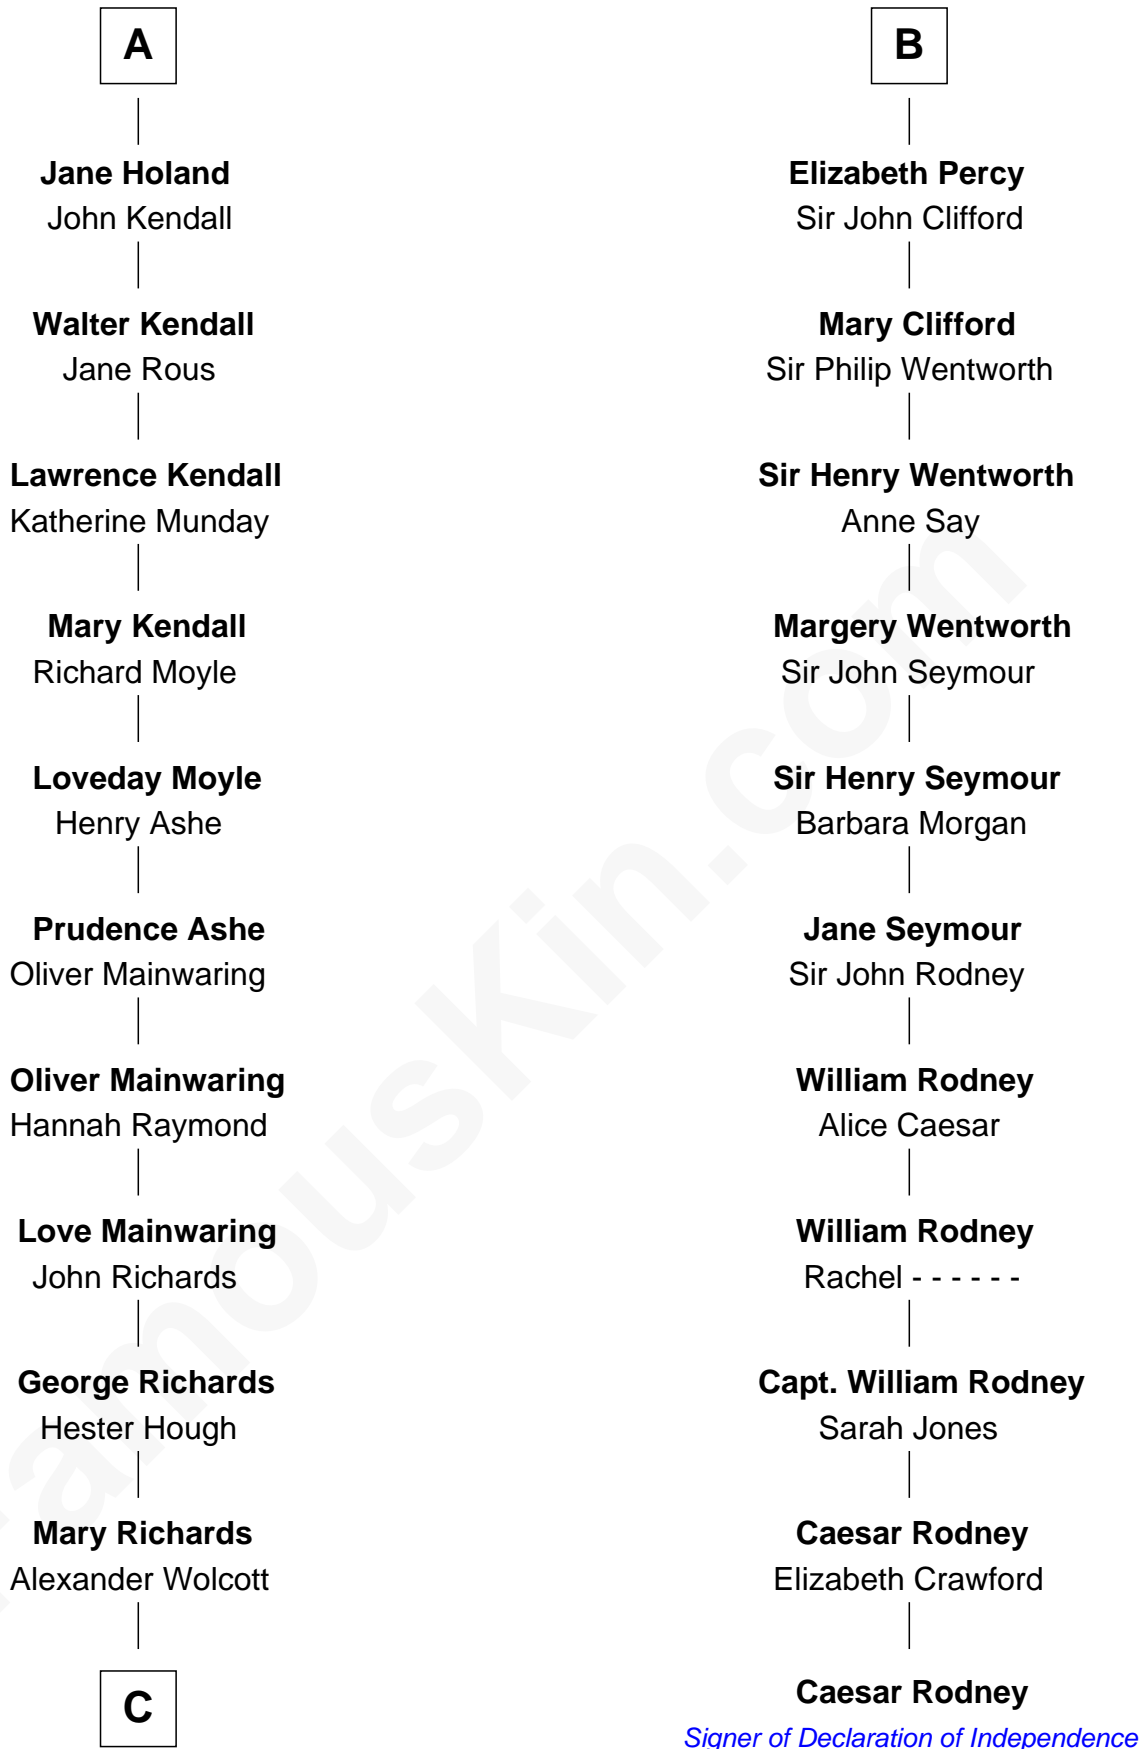

FamousKin.com Relationship Chart of

Juliette Gordon Low
Founder of the Girl Scouts

17th cousin 4 times removed of

Caesar Rodney

Signer of the Declaration of Independence

C

—
Alexander Wolcott

Frances Burbank

—
Frances Wolcott

Arthur William Magill

—
Juliette Augusta Magill

John Harris Kinzie

—
Eleanor Lytle Kinzie

William Washington Gordon

—
Juliette Gordon Low

Founder of the Girl Scouts