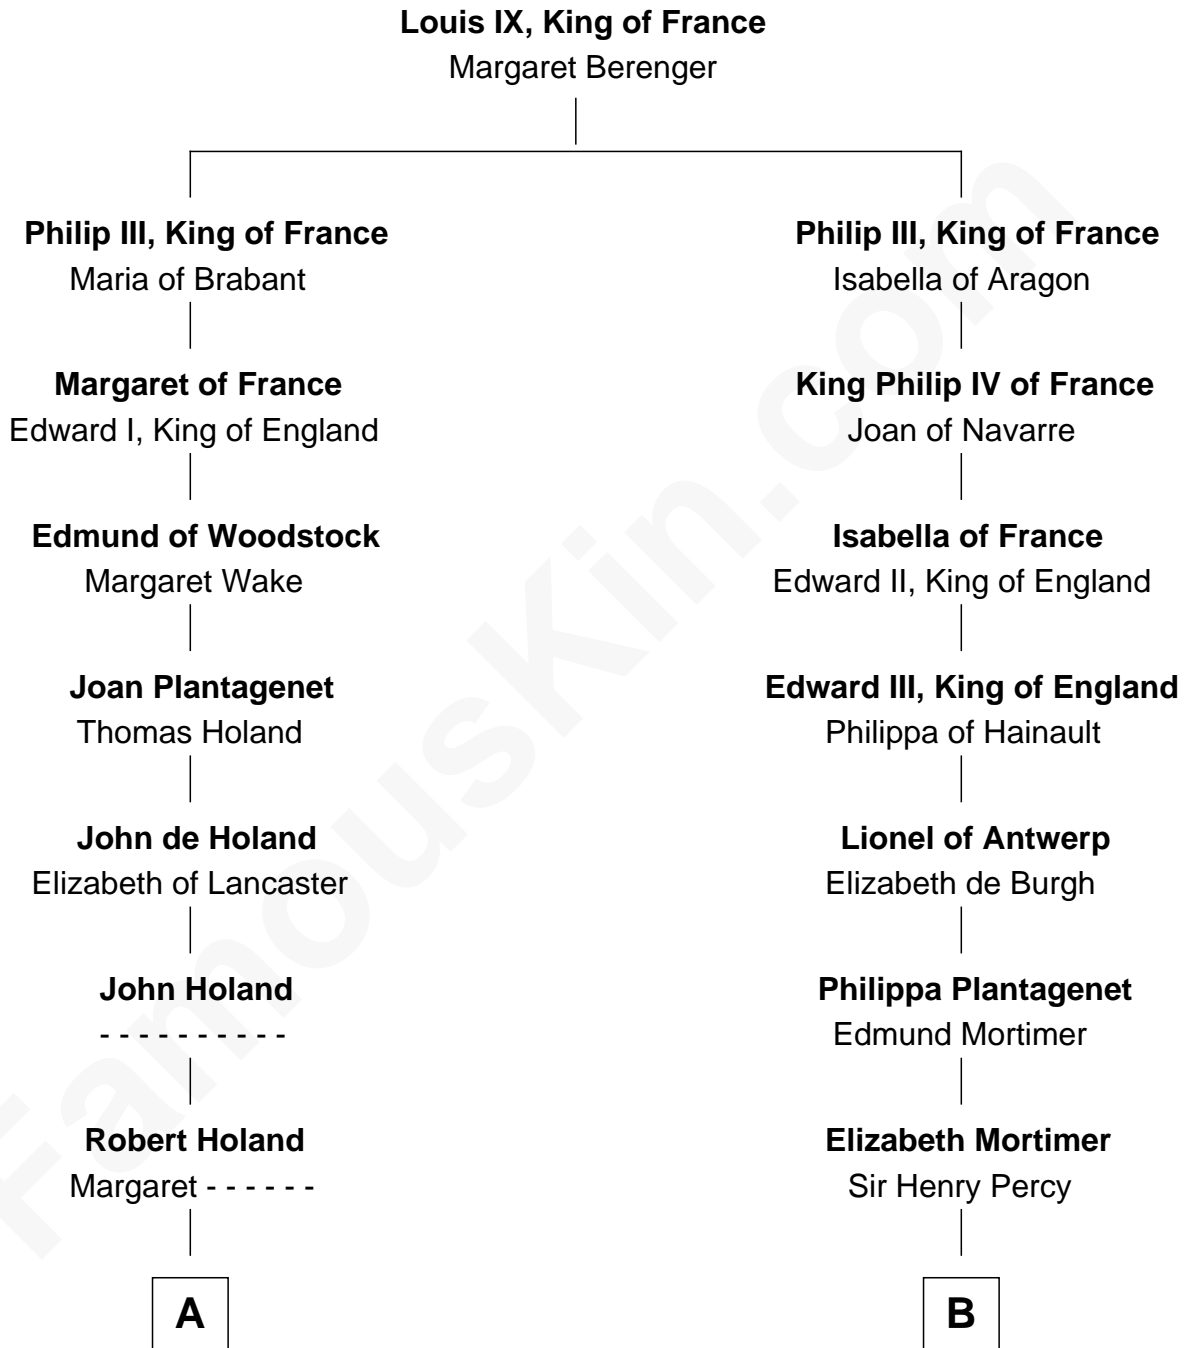

FamousKin.com Relationship Chart of

Juliette Gordon Low
Founder of the Girl Scouts

17th cousin 4 times removed of

Caesar Rodney

Signer of the Declaration of Independence

C

—
Alexander Wolcott

Frances Burbank