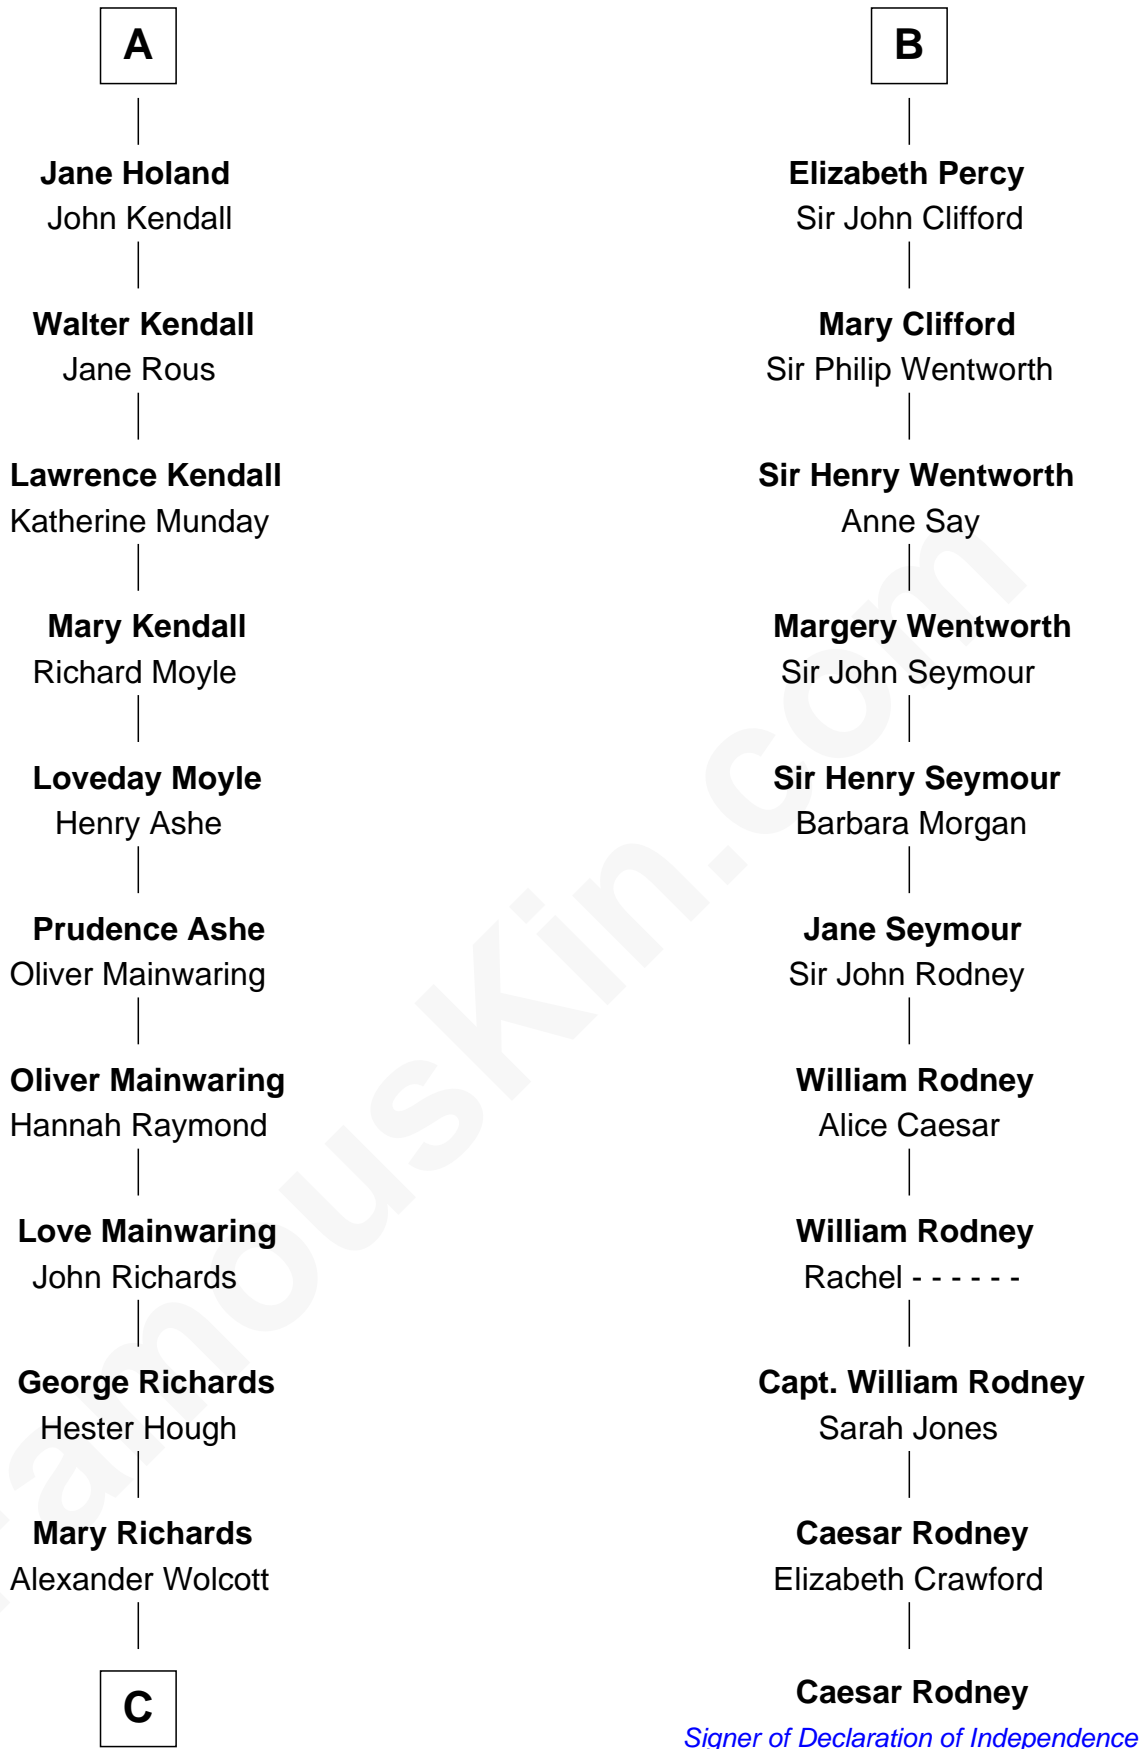

FamousKin.com Relationship Chart of

Juliette Gordon Low
Founder of the Girl Scouts

17th cousin 4 times removed of

Caesar Rodney

Signer of the Declaration of Independence

C

—
Alexander Wolcott

Frances Burbank

—
Frances Wolcott

Arthur William Magill

—
Juliette Augusta Magill

John Harris Kinzie

—
Eleanor Lytle Kinzie

William Washington Gordon

—
Juliette Gordon Low

Founder of the Girl Scouts