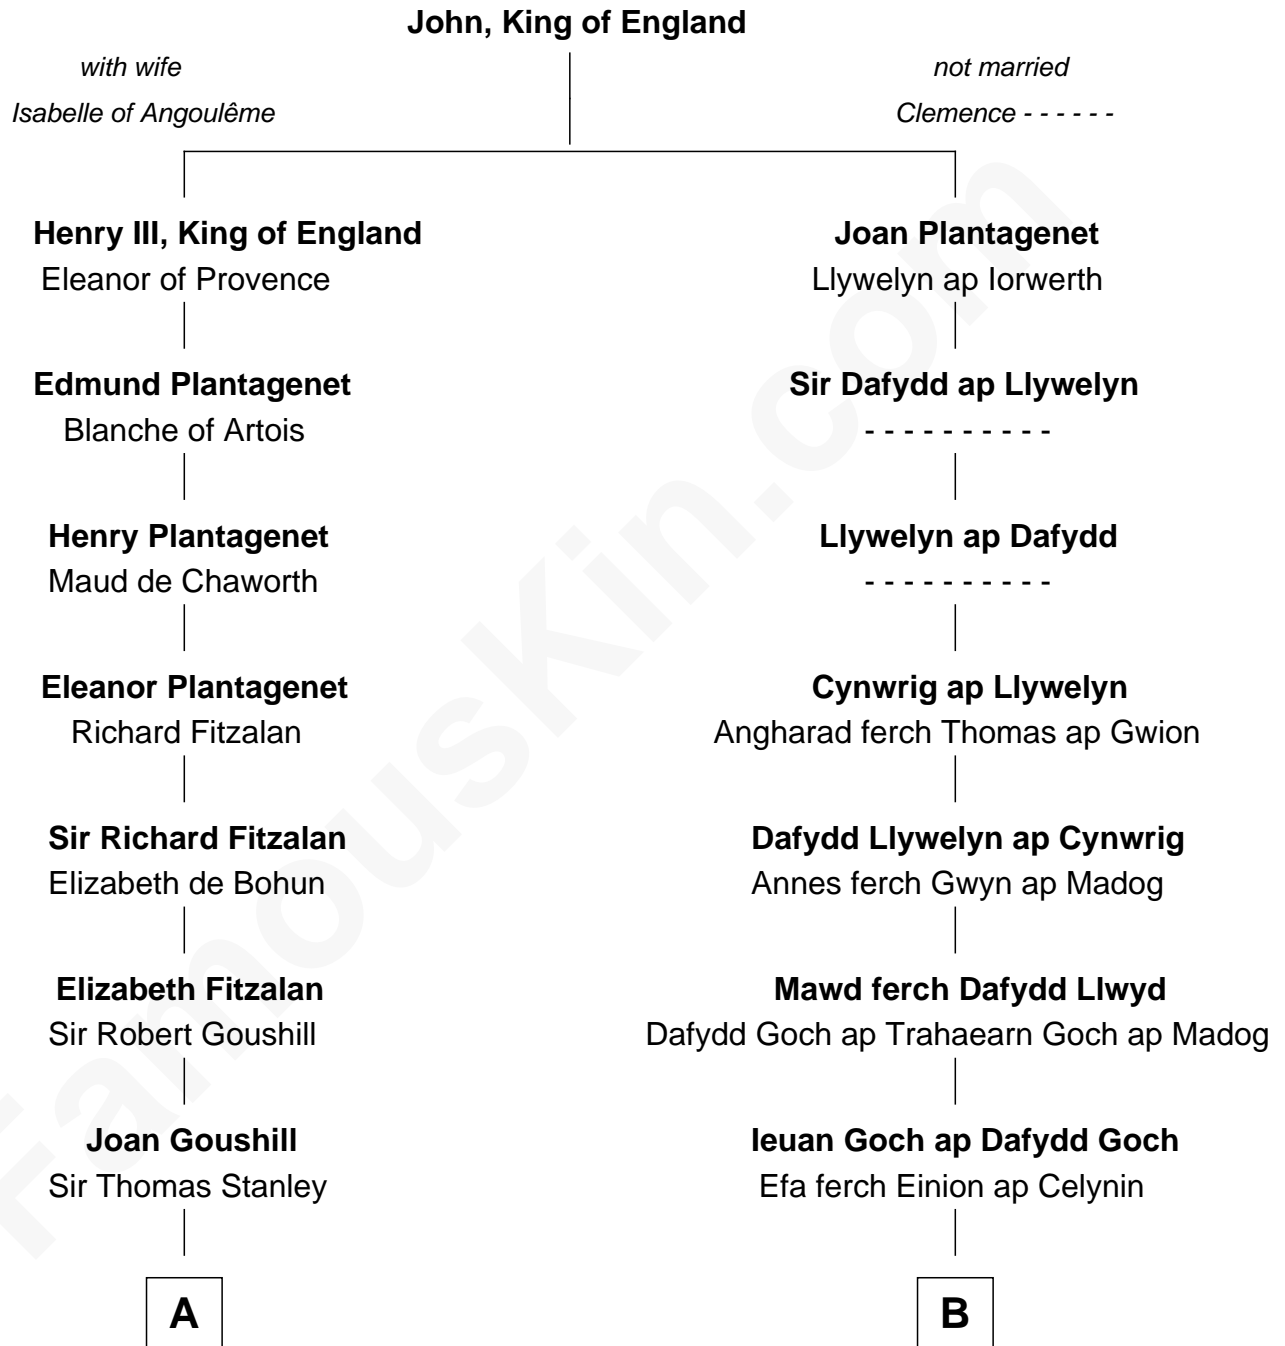

# FamousKin.com Relationship Chart of

**Juliette Gordon Low**  
*Founder of the Girl Scouts*

17th cousin 4 times removed of

**Elihu Yale**

*Benefactor and Namesake of Yale College*

**A**

**Sir John Stanley**  
Elizabeth Weever

**Margery Stanley**  
Sir William Torbock

**Thomas Torbock**  
Elizabeth Moore

**William Torbock**  
Catherine Gerard

**Margaret Torbock**  
Oliver Mainwaring

**Oliver Mainwaring**  
Prudence Ashe

**Oliver Mainwaring**  
Hannah Raymond

**Love Mainwaring**  
John Richards

**George Richards**  
Hester Hough

**Mary Richards**  
Alexander Wolcott

**C**

**B**

**Maredudd ap Ieuan Goch**  
Morfudd ferch Gruffudd ap Llywelyn Fychan

**Lleucu ferch Maredudd**  
Gruffudd ap Cynwrig ap Bleddyn Llwyd